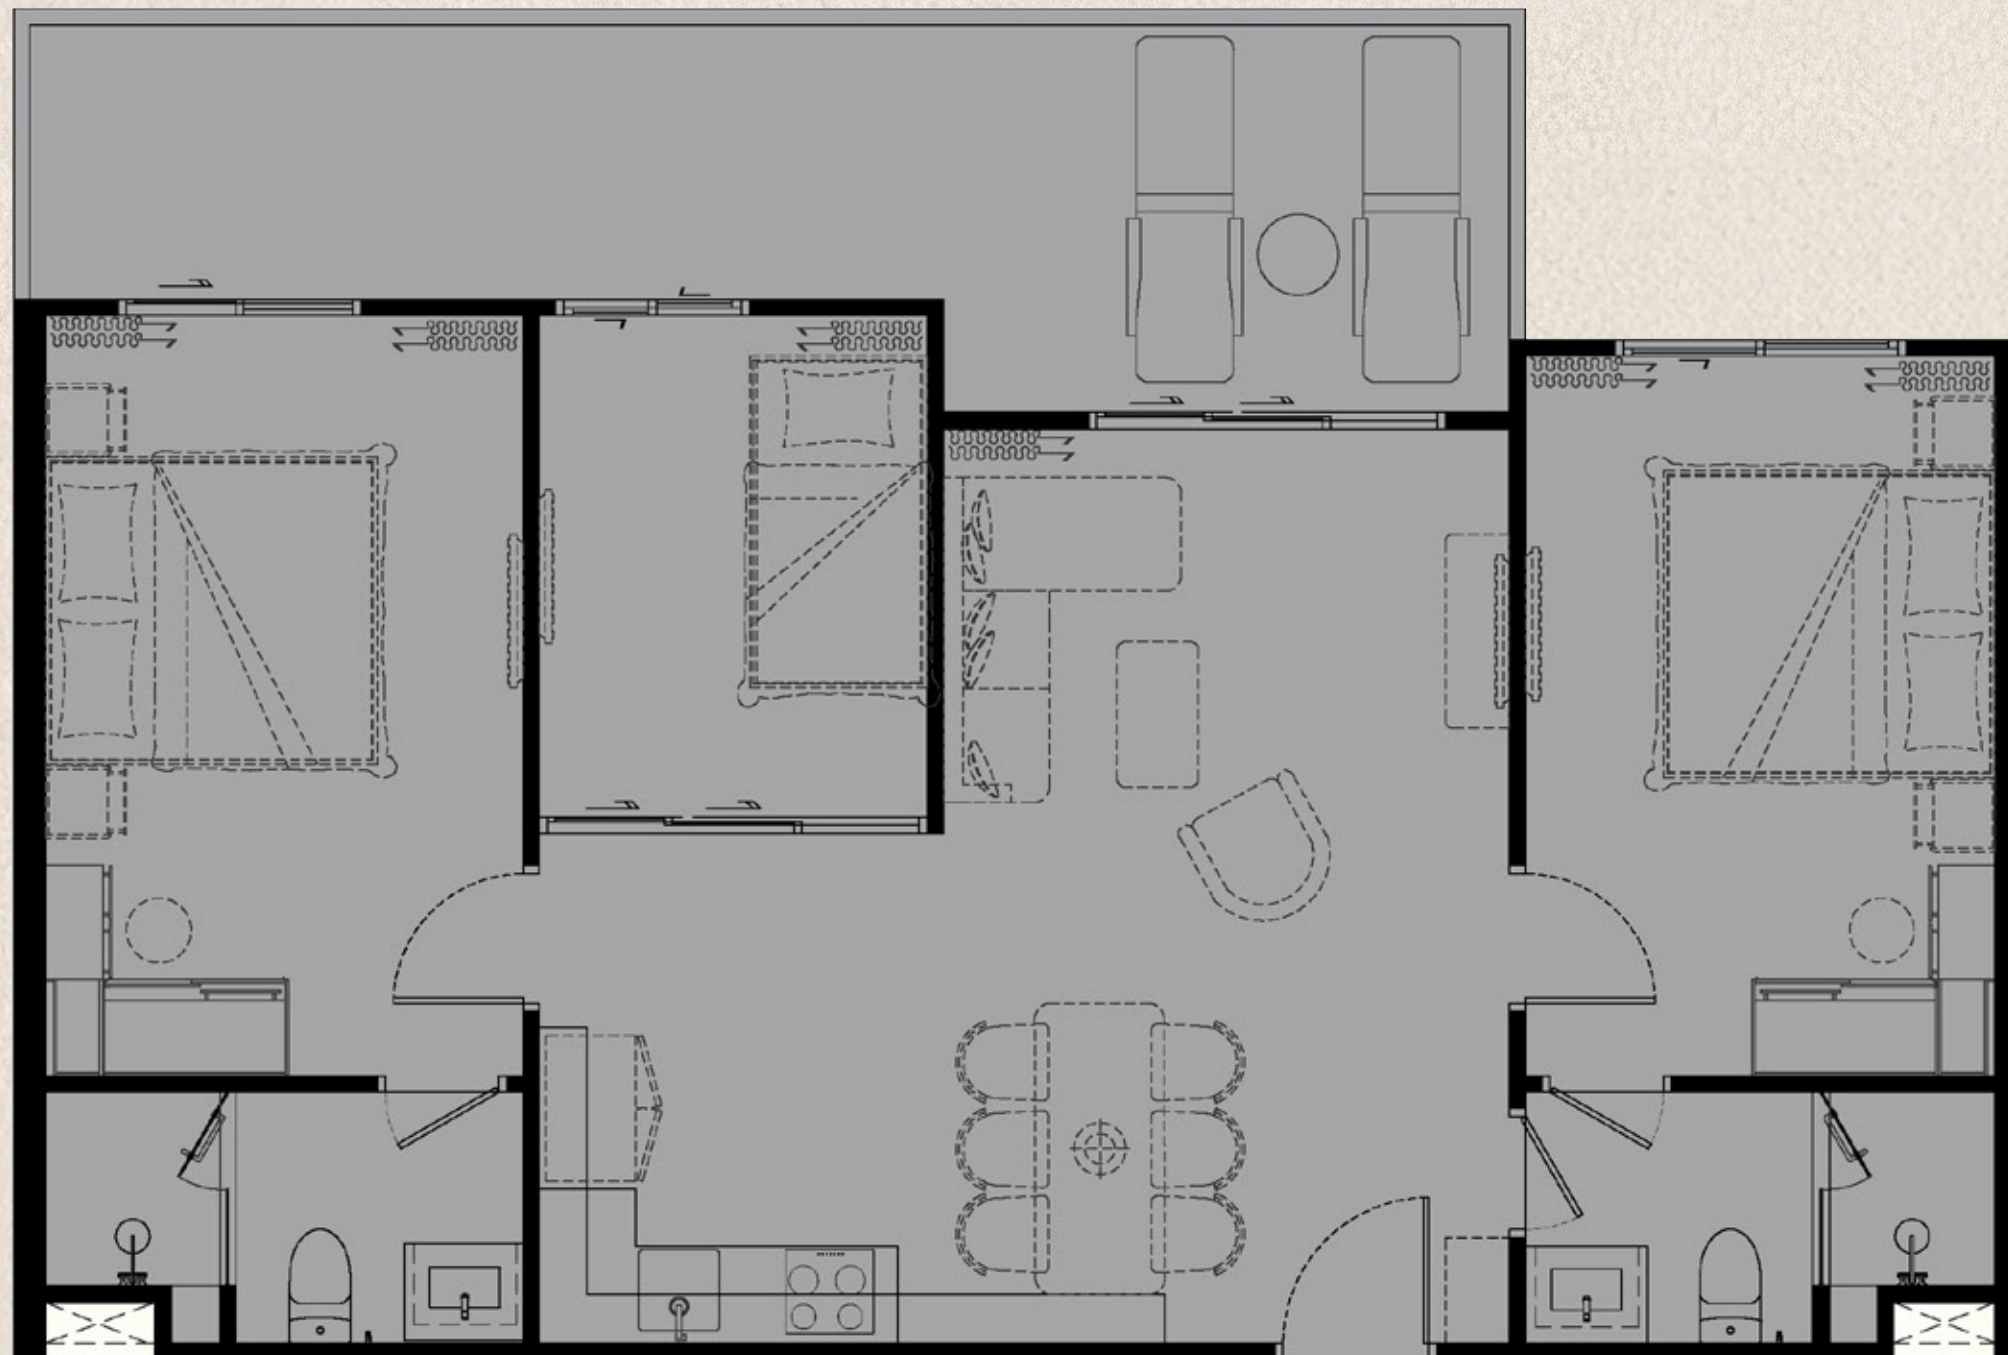

PART OF FREE PACKAGE

biancana

TYPE 2 BPMA
90 SQ.M.

ITEM	QUANTITY
1 BUILT-IN PANTRY (A) SINK (B) ELECTRIC HOB (C) HOOD (D) DISHWASHER	1 PC. 1 PC. 1 PC. 1 PC.
2 BUILT-IN FURNITURE (A) WARDROBE (B) SHOE CABINET (C) DRESSING TABLE (D) DRESSING MIRROR	2 SET 1 SET 2 SET 2 SET
3 OTHERS (A) WATER HEATER (B) AIR CONDITIONING (C) WALLPAPER (D) CURTAIN & SHEER CURTAIN (E) SUNBED SET (2 SUNBEDS + 1 TABLE)	3 PCS. 4 PCS. 1 SET 1 SET 1 SET