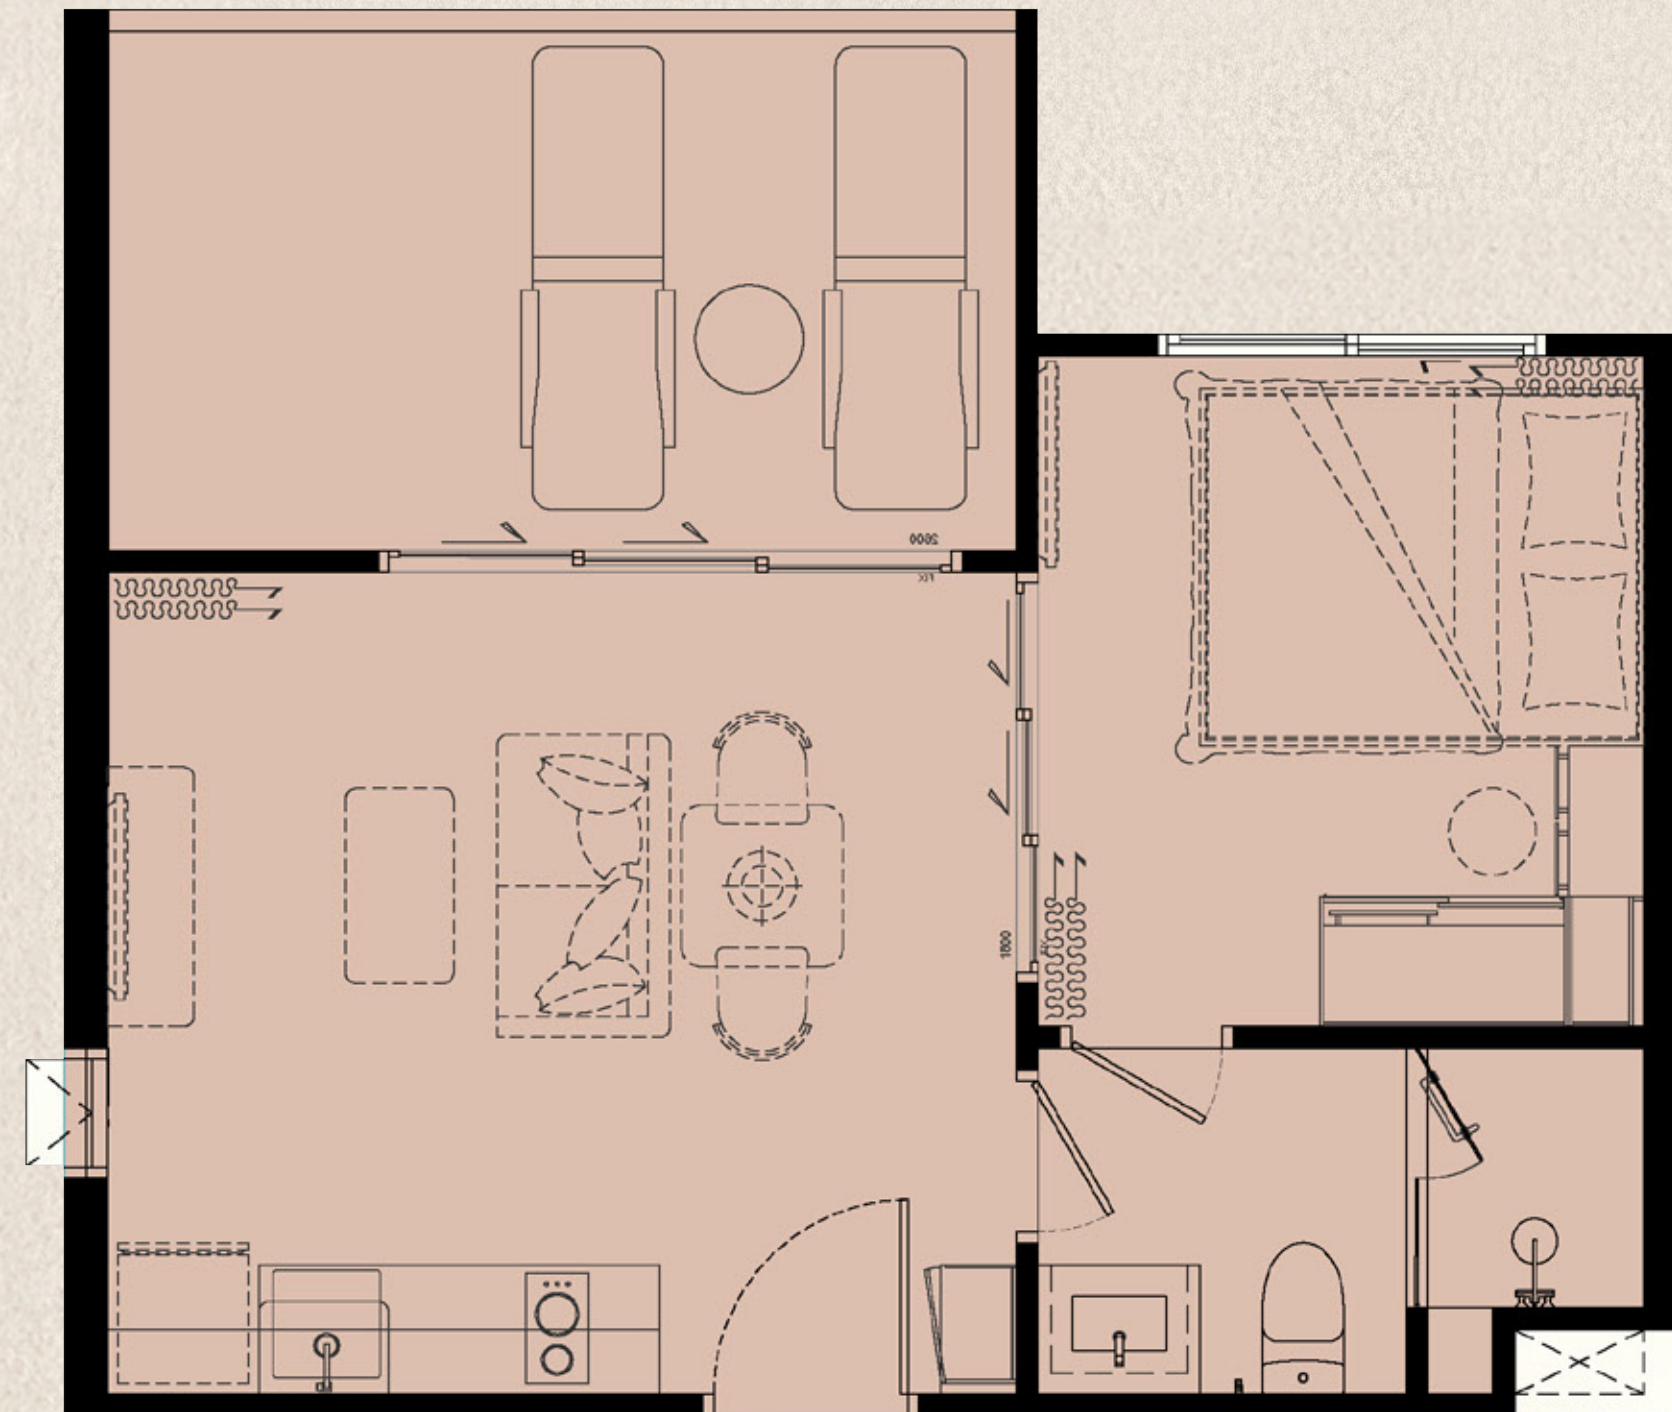

PART OF FREE PACKAGE

biancana

TYPE 1 BLAC (M)
41 SQ.M.

ITEM	QUANTITY
1 BUILT-IN PANTRY (A) SINK (B) ELECTRIC HOB (C) HOOD	1 PC. 1 PC. 1 PC.
2 BUILT-IN FURNITURE (A) WARDROBE (B) SHOE CABINET (C) DRESSING TABLE (D) DRESSING MIRROR	1 SET 1 SET 1 SET 1 SET
3 OTHERS (A) WATER HEATER (B) AIR CONDITIONING (C) WALLPAPER (D) CURTAIN & SHEER CURTAIN (E) SUNBED SET (2 SUNBEDS + 1 TABLE)	2 PCS. 2 PCS. 1 SET 1 SET 1 SET