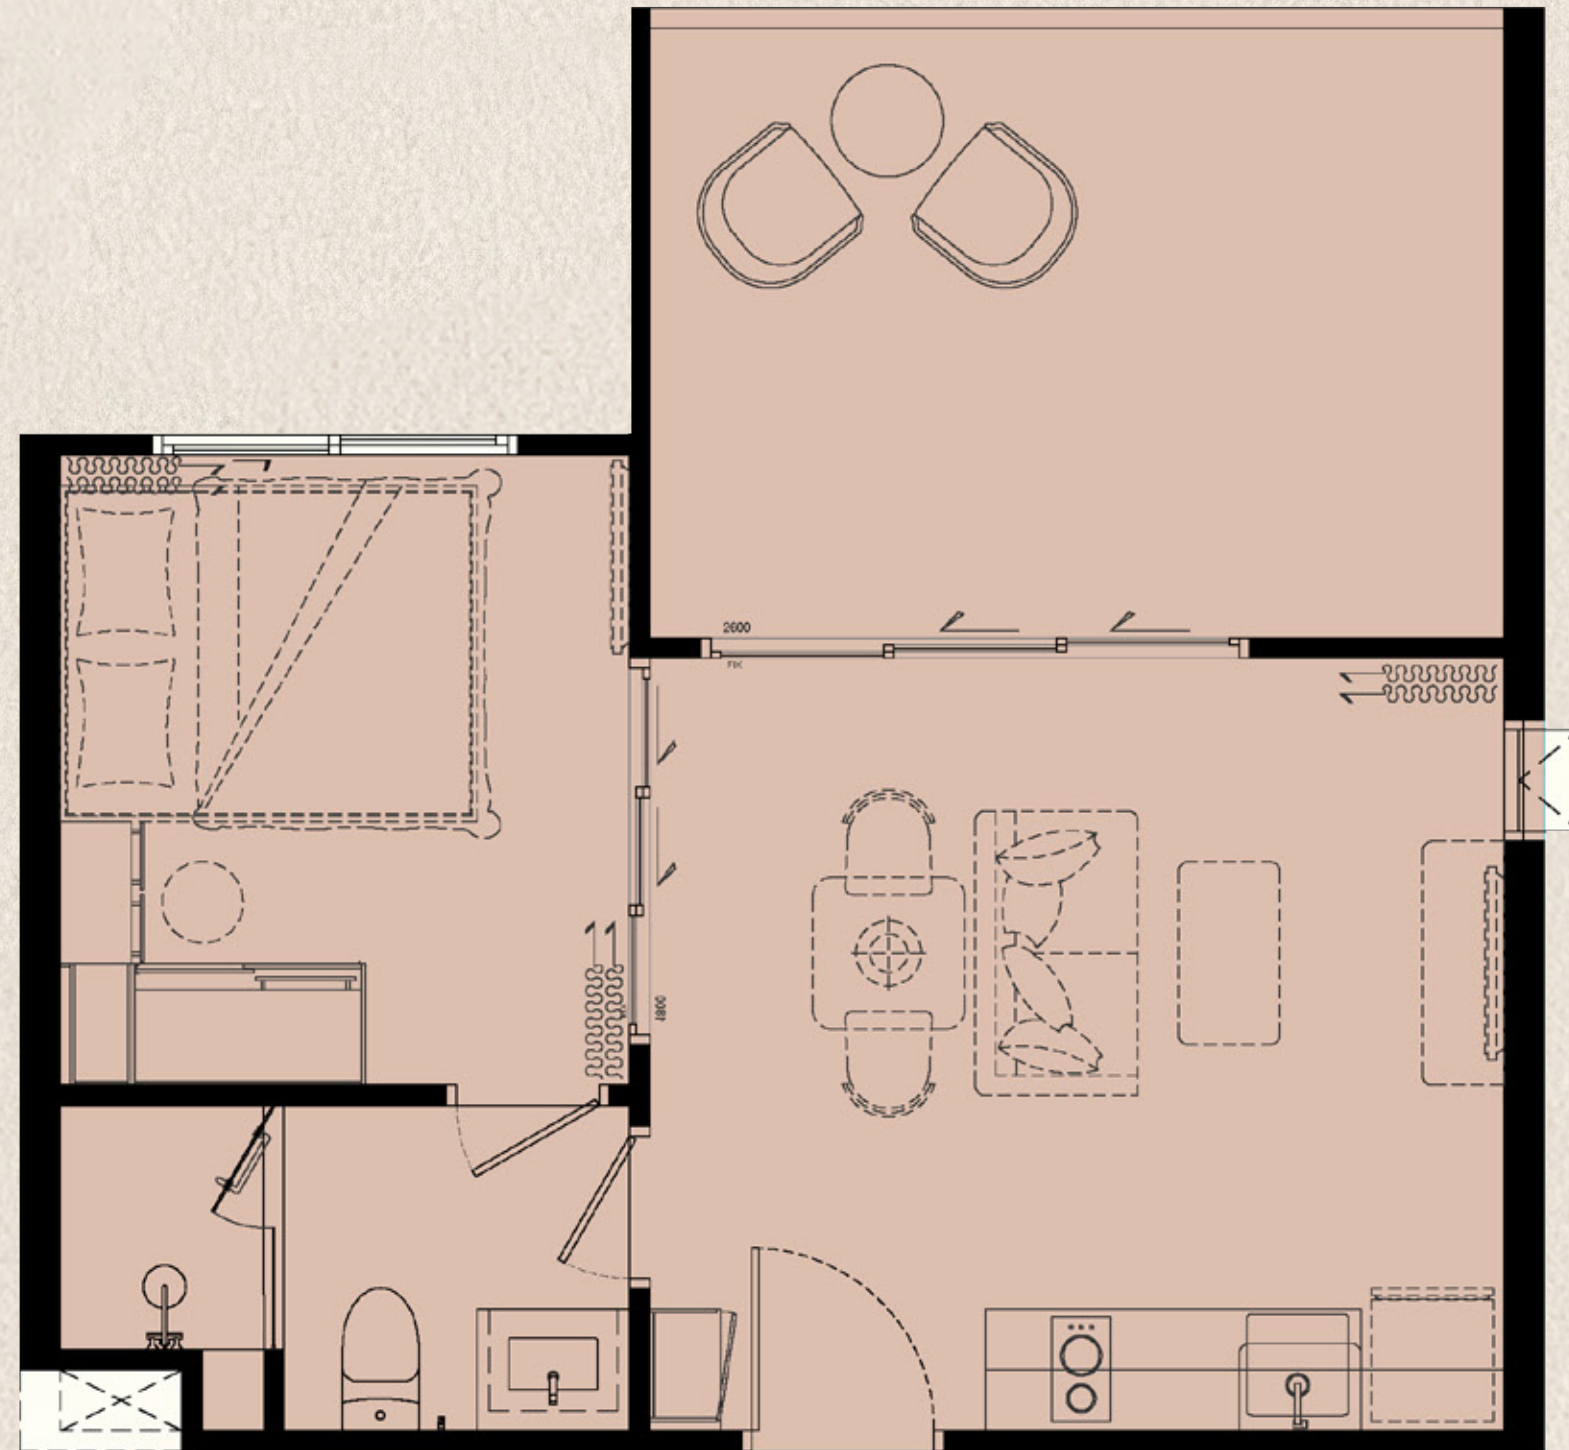

PART OF FREE PACKAGE

biancana

TYPE 1 BLCX1
43 SQ.M.

	ITEM	QUANTITY
1	BUILT-IN PANTRY (A) SINK (B) ELECTRIC HOB (C) HOOD	1 PC. 1 PC. 1 PC.
2	BUILT-IN FURNITURE (A) WARDROBE (B) SHOE CABINET (C) DRESSING TABLE (D) DRESSING MIRROR	1 SET 1 SET 1 SET 1 SET
3	OTHERS (A) WATER HEATER (B) AIR CONDITIONING (C) WALLPAPER (D) CURTAIN & SHEER CURTAIN (E) BALONY LOUNGE SET (2 CHAIRS + 1 TABLE)	2 PCS. 2 PCS. 1 SET 1 SET 1 SET