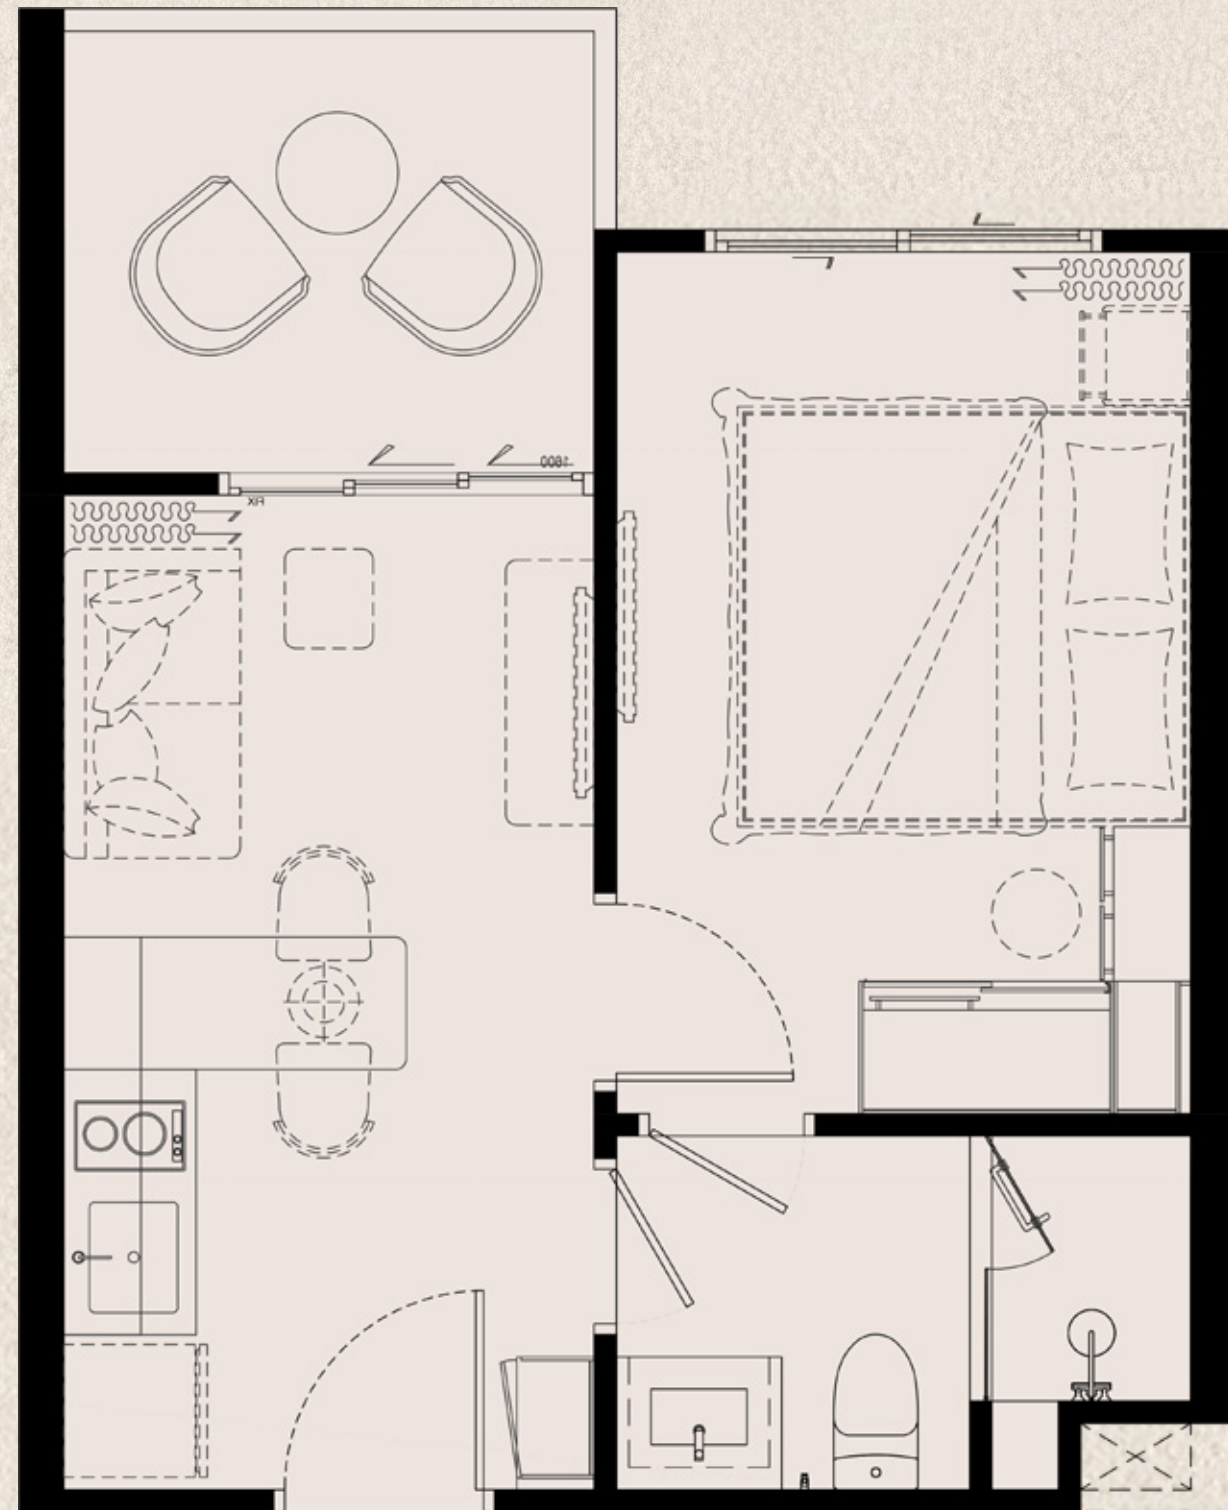

PART OF FREE PACKAGE

biancana

TYPE 1 BM (M)
31 SQ.M.

	ITEM	QUANTITY
1	BUILT-IN PANTRY (A) SINK (B) ELECTRIC HOB (C) HOOD	1 PC. 1 PC. 1 PC.
2	BUILT-IN FURNITURE (A) WARDROBE (B) SHOE CABINET (C) DRESSING TABLE (D) DRESSING MIRROR	1 SET 1 SET 1 SET 1 SET
3	OTHERS (A) WATER HEATER (B) AIR CONDITIONING (C) WALLPAPER (D) CURTAIN & SHEER CURTAIN (E) BALONY LOUNGE SET (2 CHAIRS + 1 TABLE)	2 PCS. 2 PCS. 1 SET 1 SET 1 SET