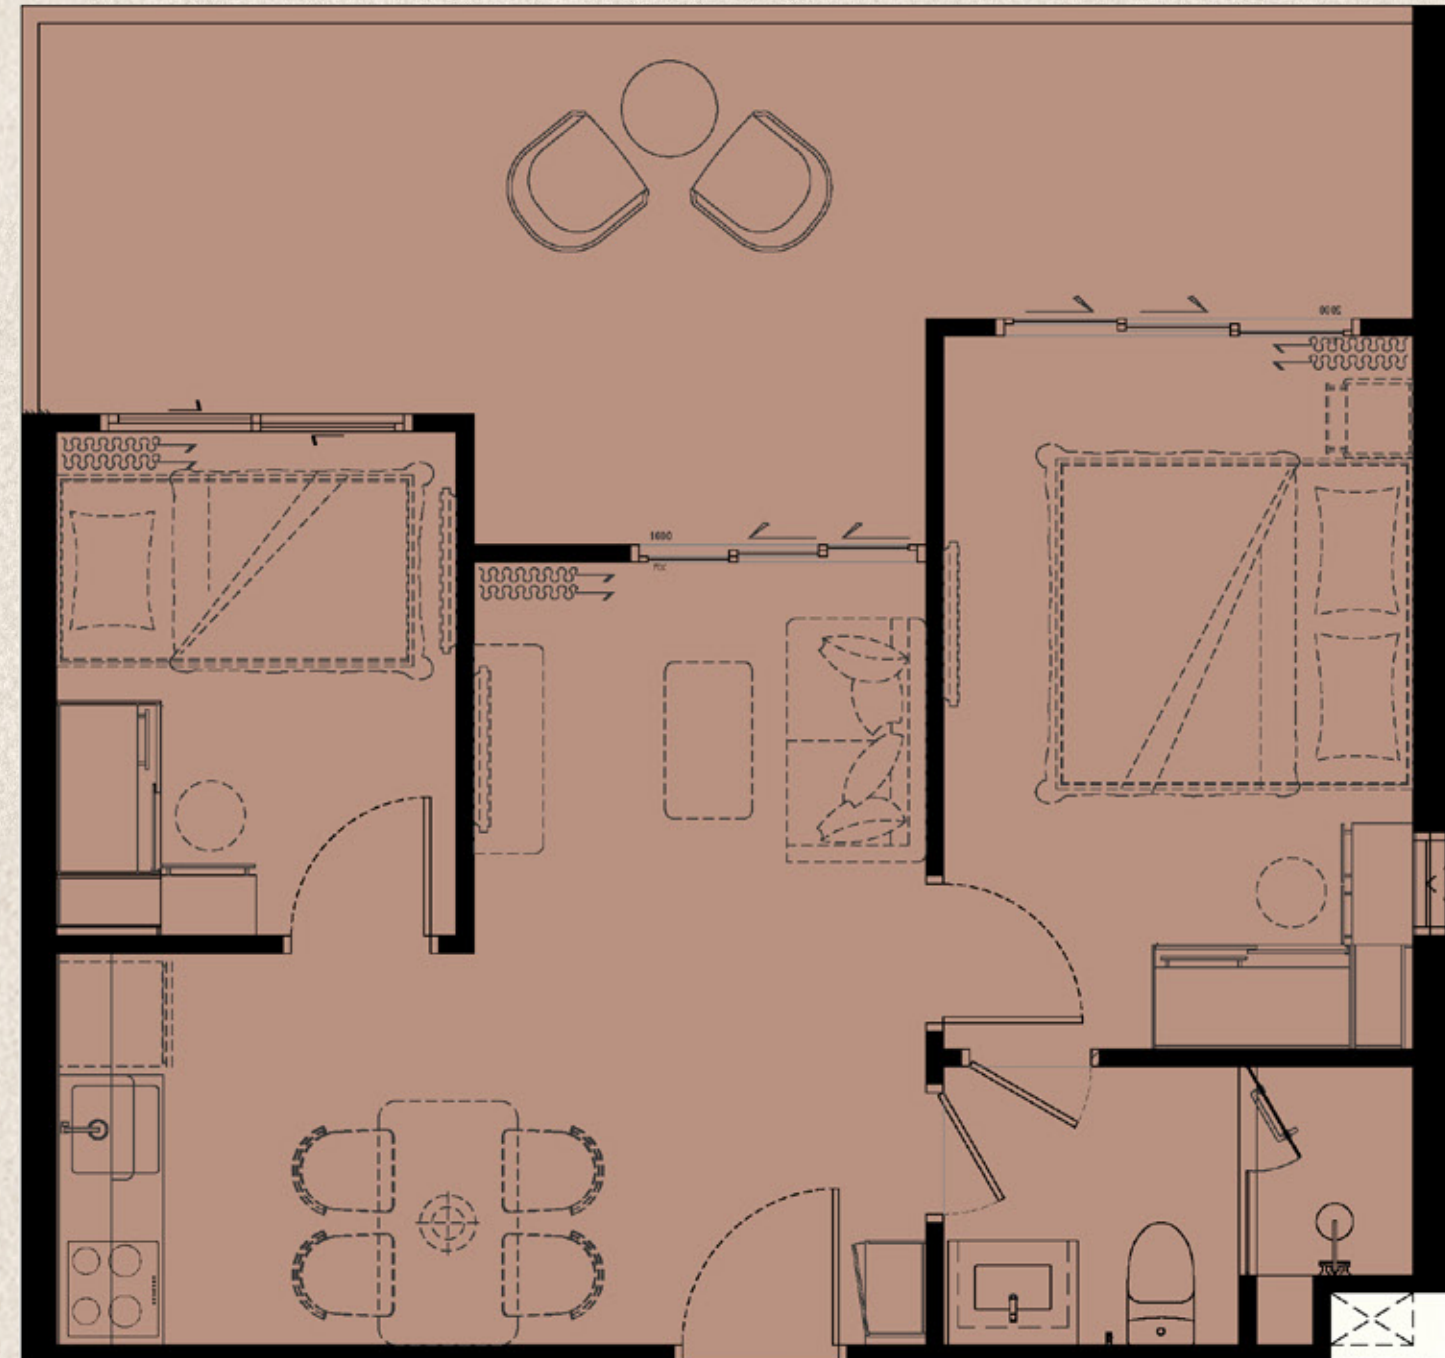

PART OF FREE PACKAGE

biancana

TYPE 1 BPCX1 (M)
62 SQ.M.

ITEM	QUANTITY
1 BUILT-IN PANTRY (A) SINK (B) ELECTRIC HOB (C) HOOD	1 PC. 1 PC. 1 PC.
2 BUILT-IN FURNITURE (A) WARDROBE (B) SHOE CABINET (C) DRESSING TABLE (D) DRESSING MIRROR	2 SET 1 SET 2 SET 2 SET
3 OTHERS (A) WATER HEATER (B) AIR CONDITIONING (C) WALLPAPER (D) CURTAIN & SHEER CURTAIN (E) BALONY LOUNGE SET (2 CHAIRS + 1 TABLE)	2 PCS. 3 PCS. 1 SET 1 SET 1 SET