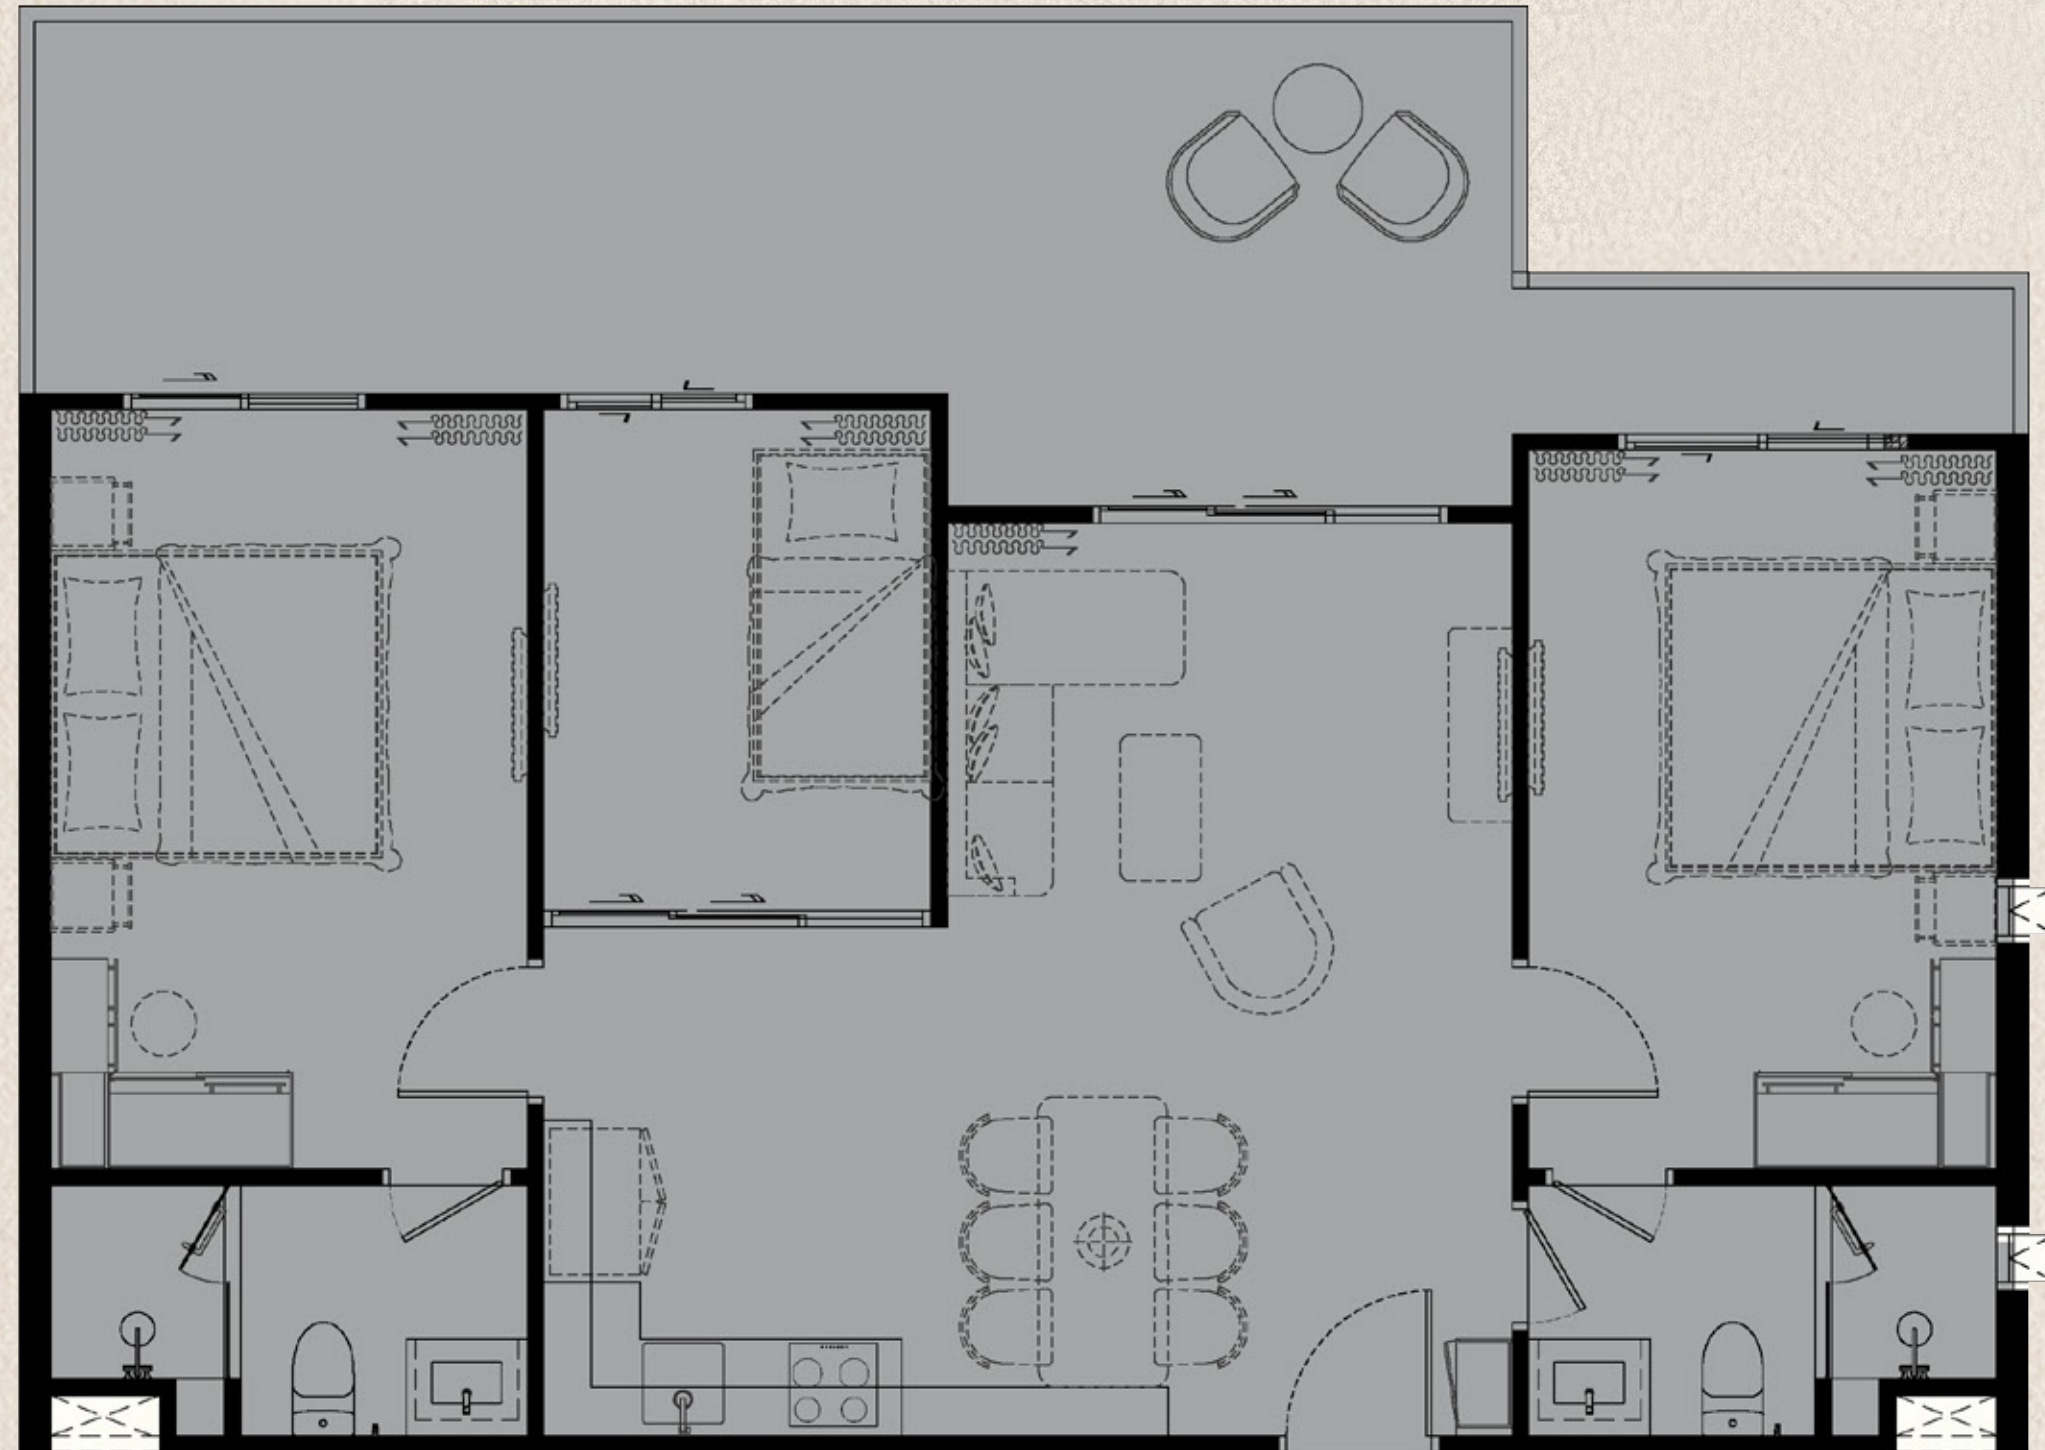

PART OF FREE PACKAGE

biancana

	ITEM	QUANTITY
1	BUILT-IN PANTRY (A) SINK (B) ELECTRIC HOB (C) HOOD (D) DISHWASHER	1 PC. 1 PC. 1 PC. 1 PC.
2	BUILT-IN FURNITURE (A) WARDROBE (B) SHOE CABINET (C) DRESSING TABLE (D) DRESSING MIRROR	2 SET 1 SET 2 SET 2 SET
3	OTHERS (A) WATER HEATER (B) AIR CONDITIONING (C) WALLPAPER (D) CURTAIN & SHEER CURTAIN (E) BALONY LOUNGE SET (2 CHAIRS + 1 TABLE)	3 PCS. 4 PCS. 1 SET 1 SET 1 SET

TYPE 2 BPMC2X1
100 SQ.M.