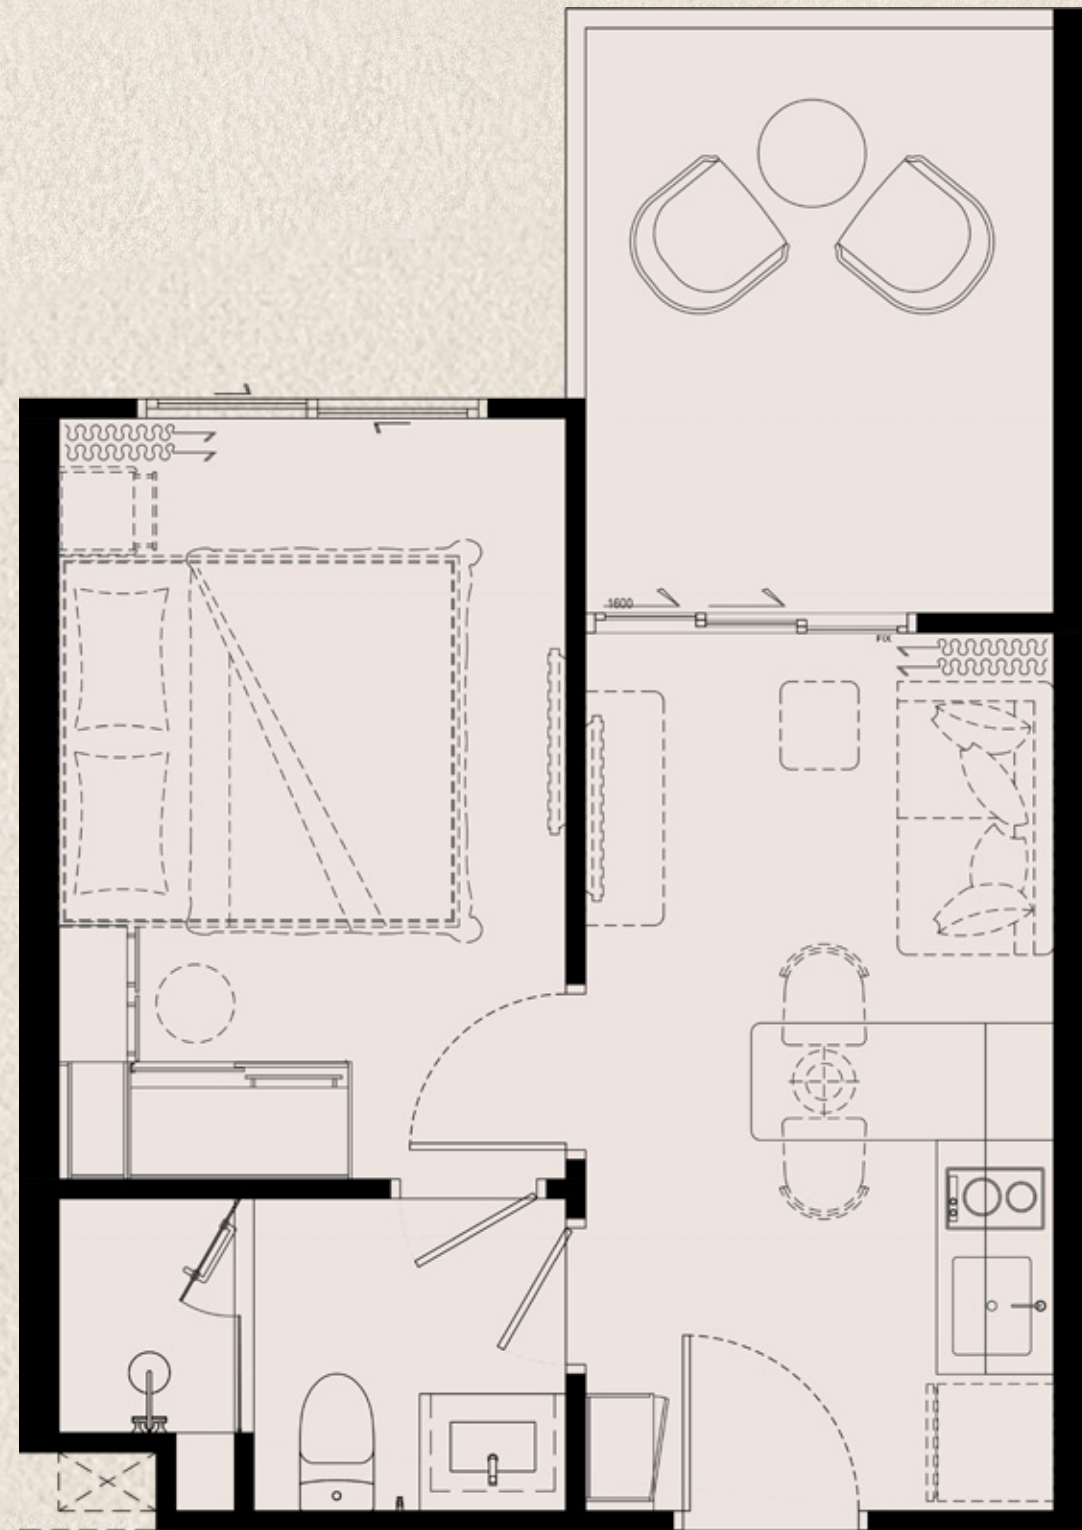

PART OF FREE PACKAGE

biancana

TYPE 1 BMX
33 SQ.M.

ITEM	QUANTITY
1 BUILT-IN PANTRY (A) SINK (B) ELECTRIC HOB (C) HOOD	1 PC. 1 PC. 1 PC.
2 BUILT-IN FURNITURE (A) WARDROBE (B) SHOE CABINET (C) DRESSING TABLE (D) DRESSING MIRROR	1 SET 1 SET 1 SET 1 SET
3 OTHERS (A) WATER HEATER (B) AIR CONDITIONING (C) WALLPAPER (D) CURTAIN & SHEER CURTAIN (E) BALONY LOUNGE SET (2 CHAIRS + 1 TABLE)	2 PCS. 2 PCS. 1 SET 1 SET 1 SET