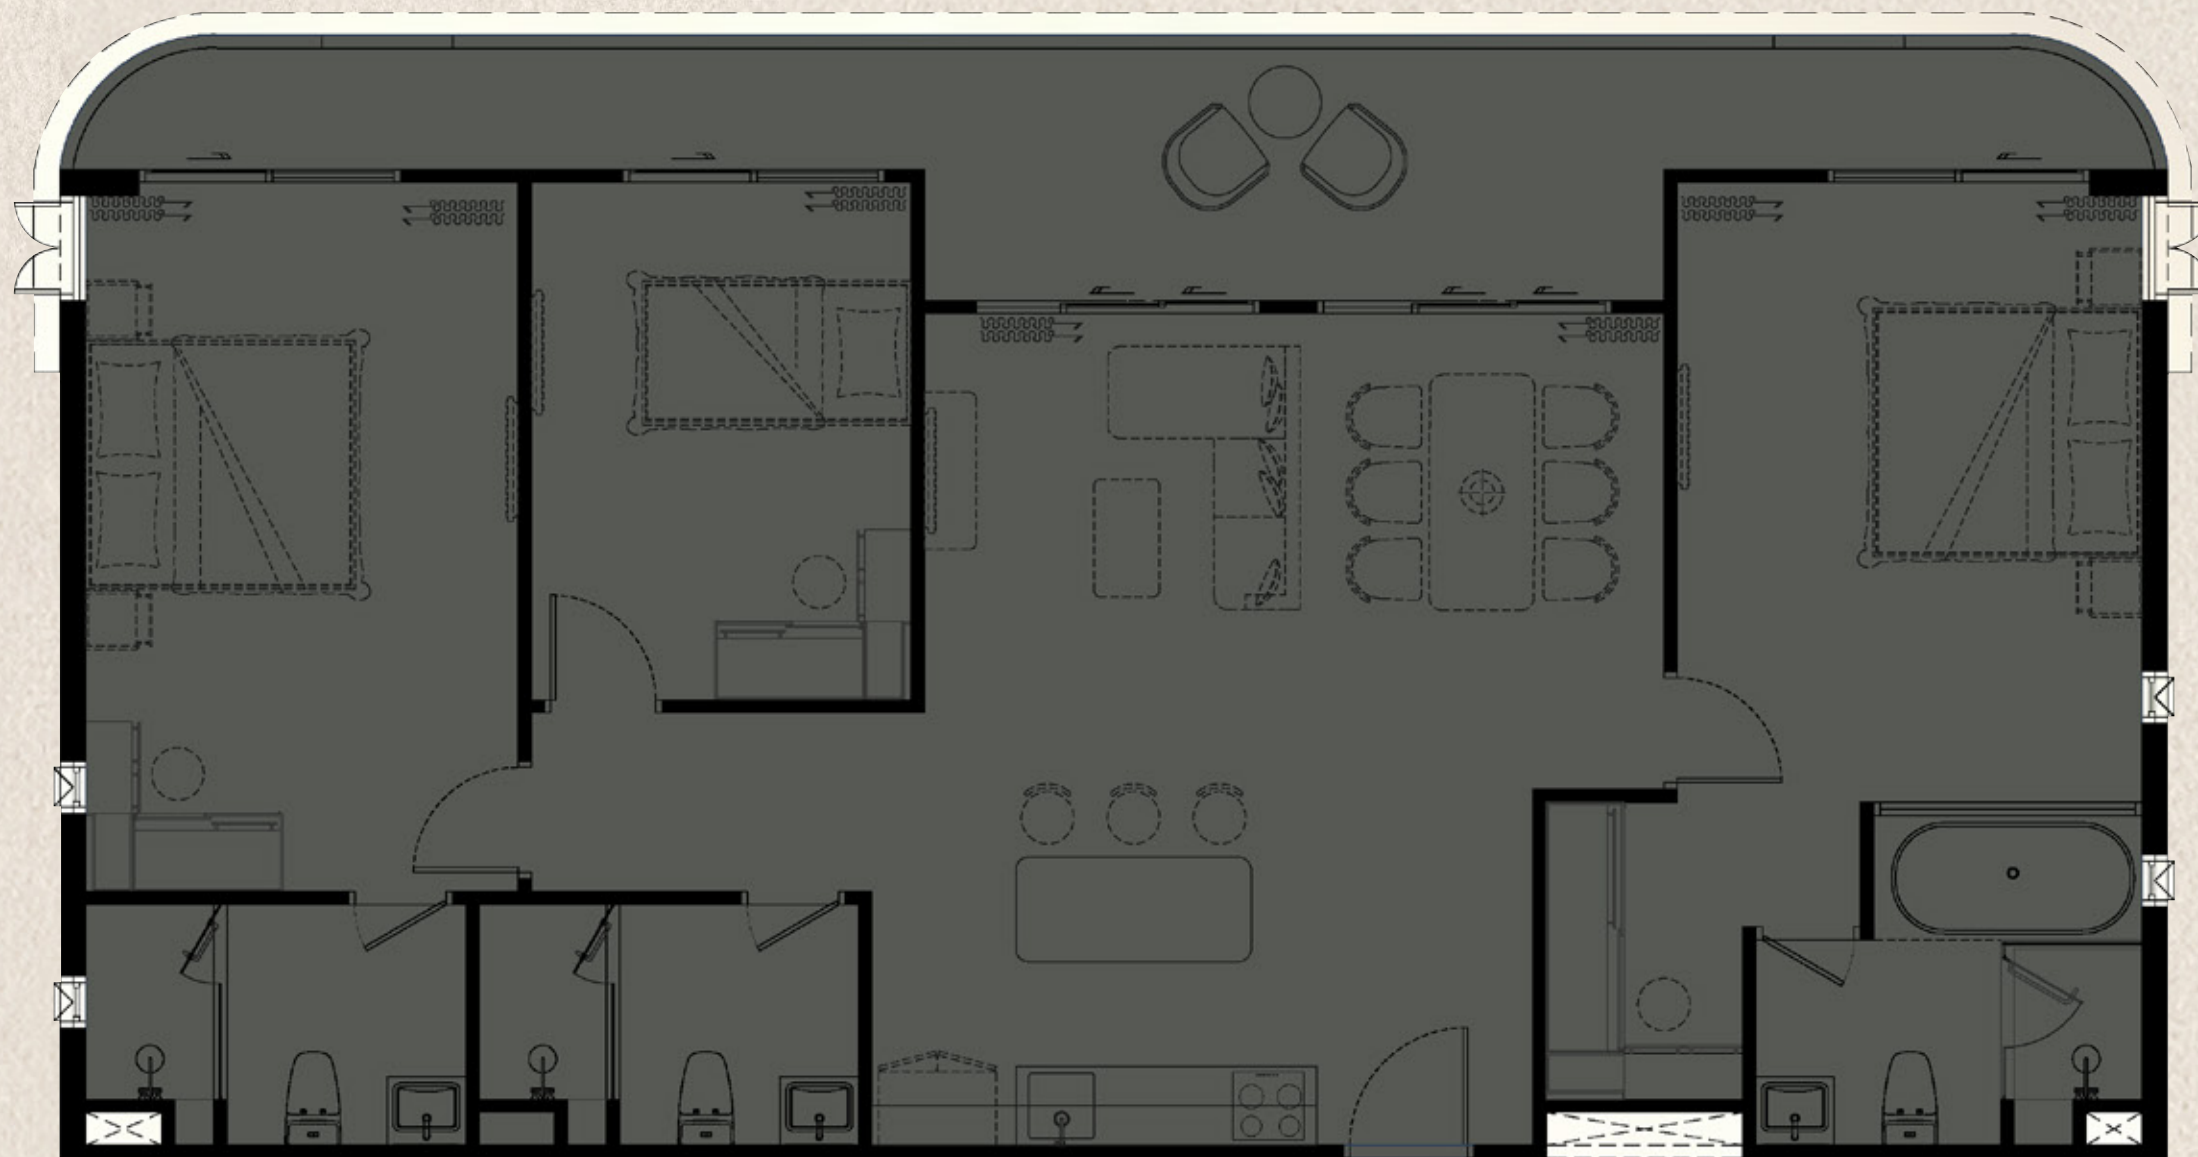

PART OF FREE PACKAGE

biancana

TYPE 3 BPH
131 SQ.M.

ITEM	QUANTITY
1 BUILT-IN PANTRY (A) SINK (B) ELECTRIC HOB (C) HOOD (D) DISHWASHER	1 PC. 1 PC. 1 PC. 1 PC.
2 BUILT-IN FURNITURE (A) WARDROBE (B) SHOE CABINET (C) DRESSING TABLE (D) DRESSING MIRROR	3 SET 1 SET 3 SET 3 SET
3 OTHERS (A) WATER HEATER (B) AIR CONDITIONING (C) WALLPAPER (D) CURTAIN & SHEER CURTAIN (E) BALONY LOUNGE SET (2 CHAIRS + 1 TABLE)	4 PCS. 4 PCS. 1 SET 1 SET 1 SET