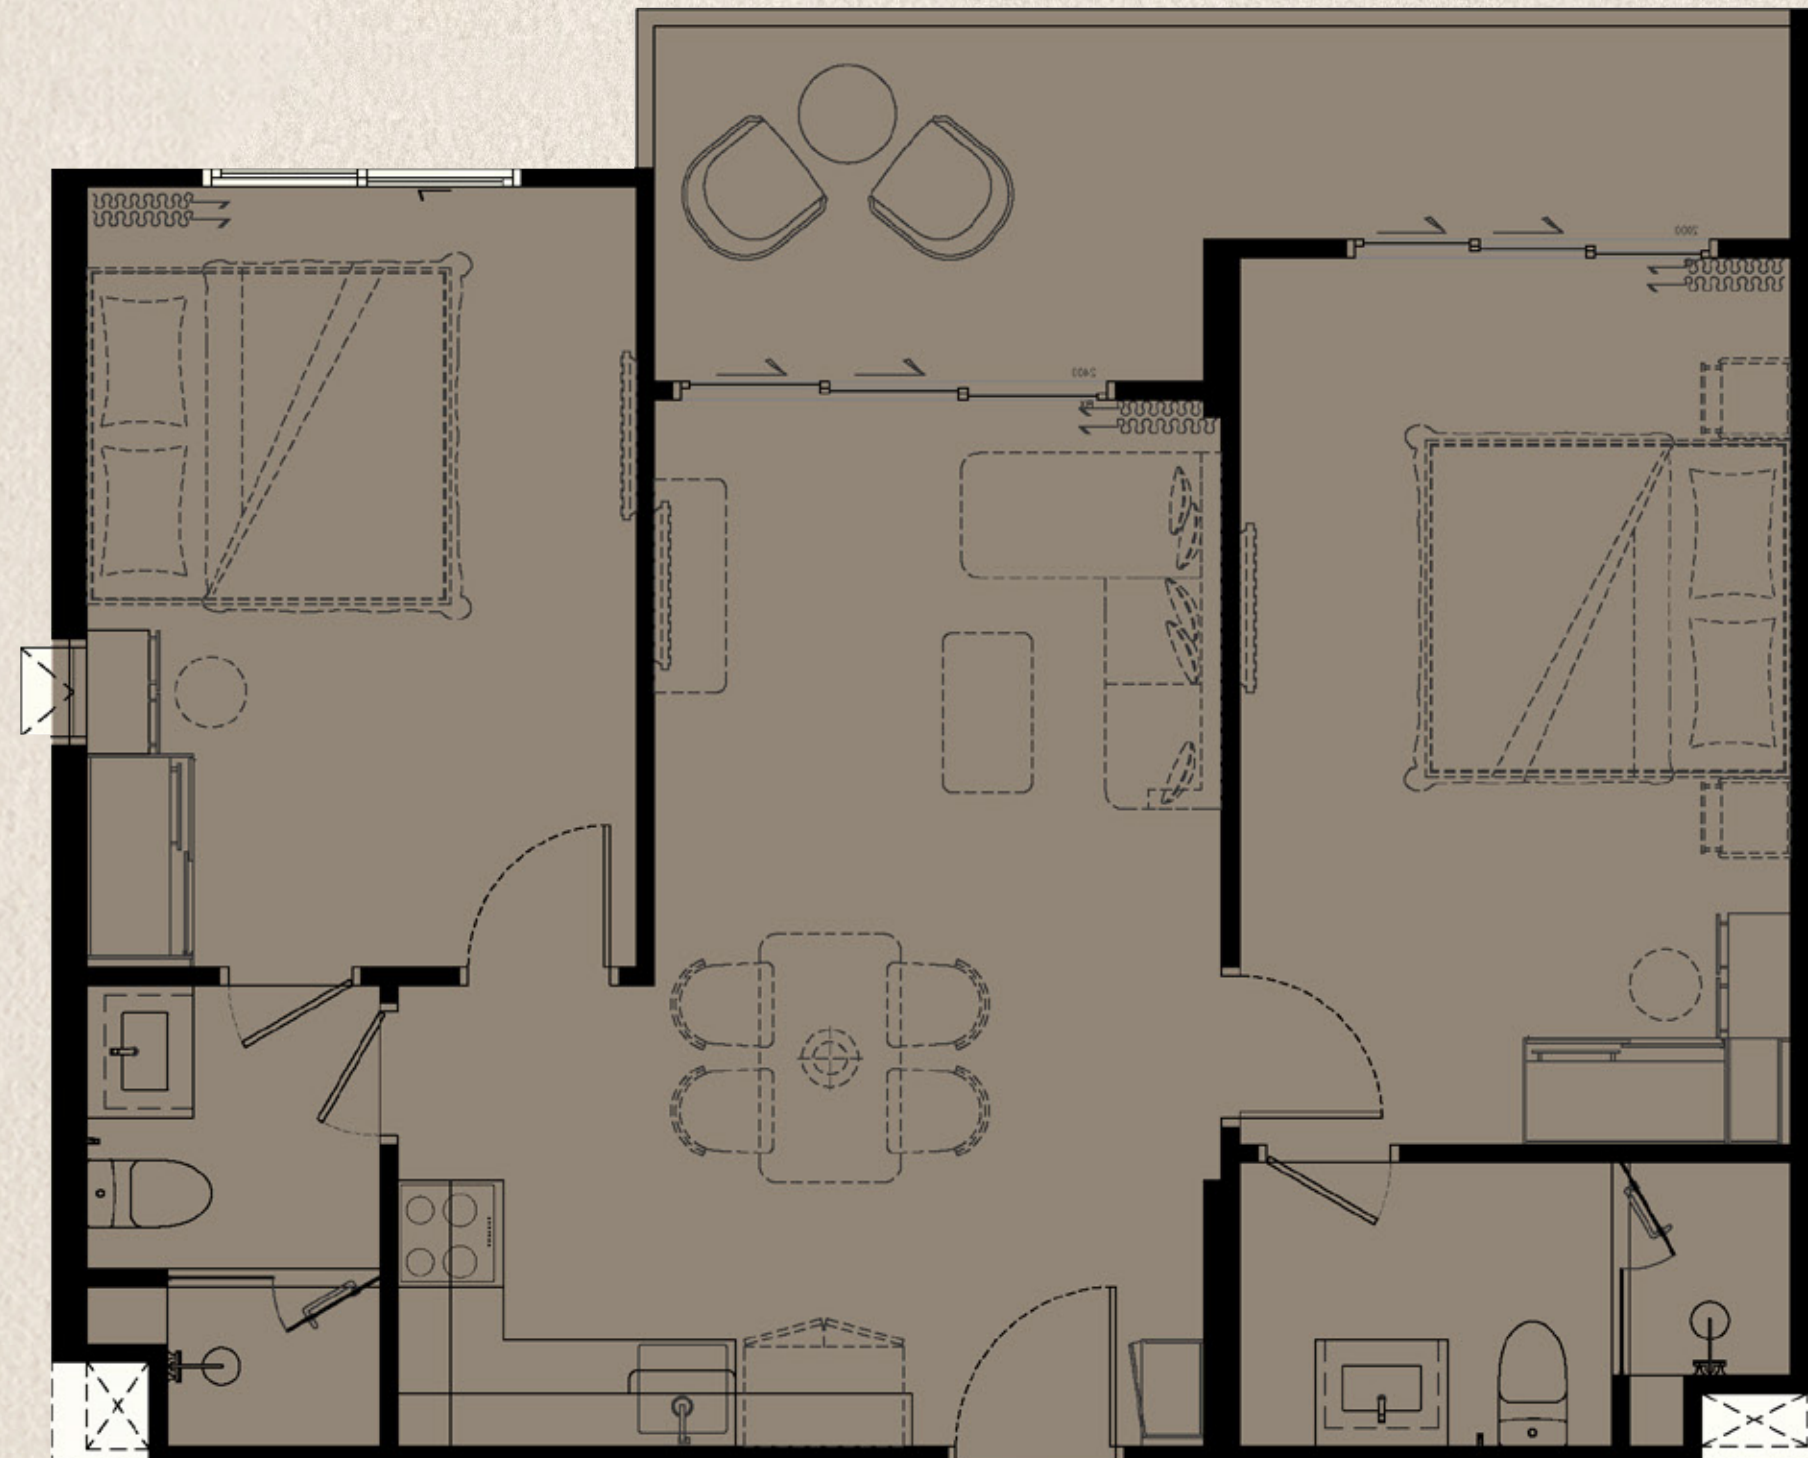

PART OF FREE PACKAGE

biancana

TYPE 2 BLC (M)
75 SQ.M.

ITEM	QUANTITY
1 BUILT-IN PANTRY (A) SINK (B) ELECTRIC HOB (C) HOOD (D) DISHWASHER	1 PC. 1 PC. 1 PC. 1 PC.
2 BUILT-IN FURNITURE (A) WARDROBE (B) SHOE CABINET (C) DRESSING TABLE (D) DRESSING MIRROR	2 SET 1 SET 2 SET 2 SET
3 OTHERS (A) WATER HEATER (B) AIR CONDITIONING (C) WALLPAPER (D) CURTAIN & SHEER CURTAIN (E) BALONY LOUNGE SET (2 CHAIRS + 1 TABLE)	3 PCS. 3 PCS. 1 SET 1 SET 1 SET