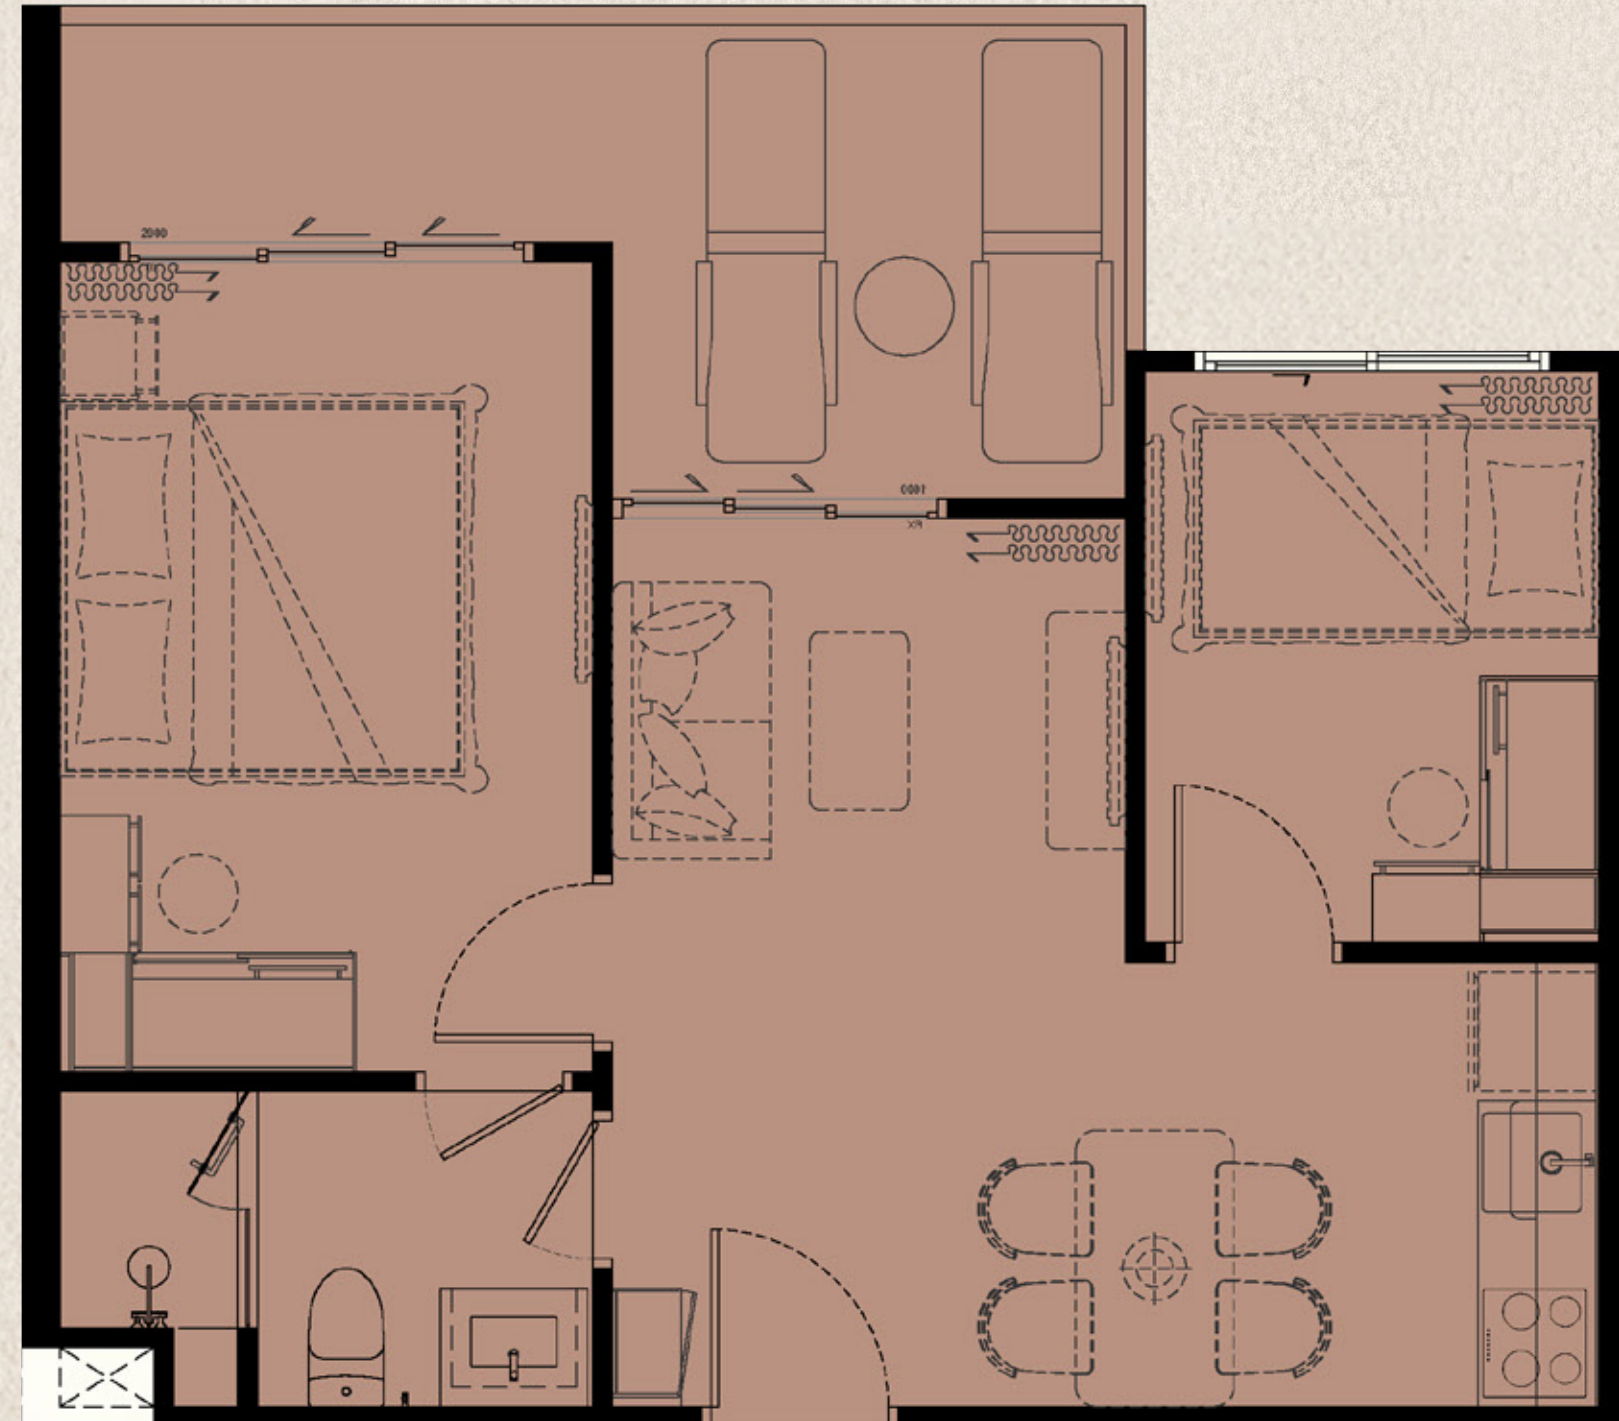

PART OF FREE PACKAGE

biancana

TYPE 1 BPA
51 SQ.M.

ITEM	QUANTITY
1 BUILT-IN PANTRY (A) SINK (B) ELECTRIC HOB (C) HOOD	1 PC. 1 PC. 1 PC.
2 BUILT-IN FURNITURE (A) WARDROBE (B) SHOE CABINET (C) DRESSING TABLE (D) DRESSING MIRROR	2 SET 1 SET 2 SET 2 SET
3 OTHERS (A) WATER HEATER (B) AIR CONDITIONING (C) WALLPAPER (D) CURTAIN & SHEER CURTAIN (E) SUNBED SET (2 SUNBEDS + 1 TABLE)	2 PCS. 3 PCS. 1 SET 1 SET 1 SET