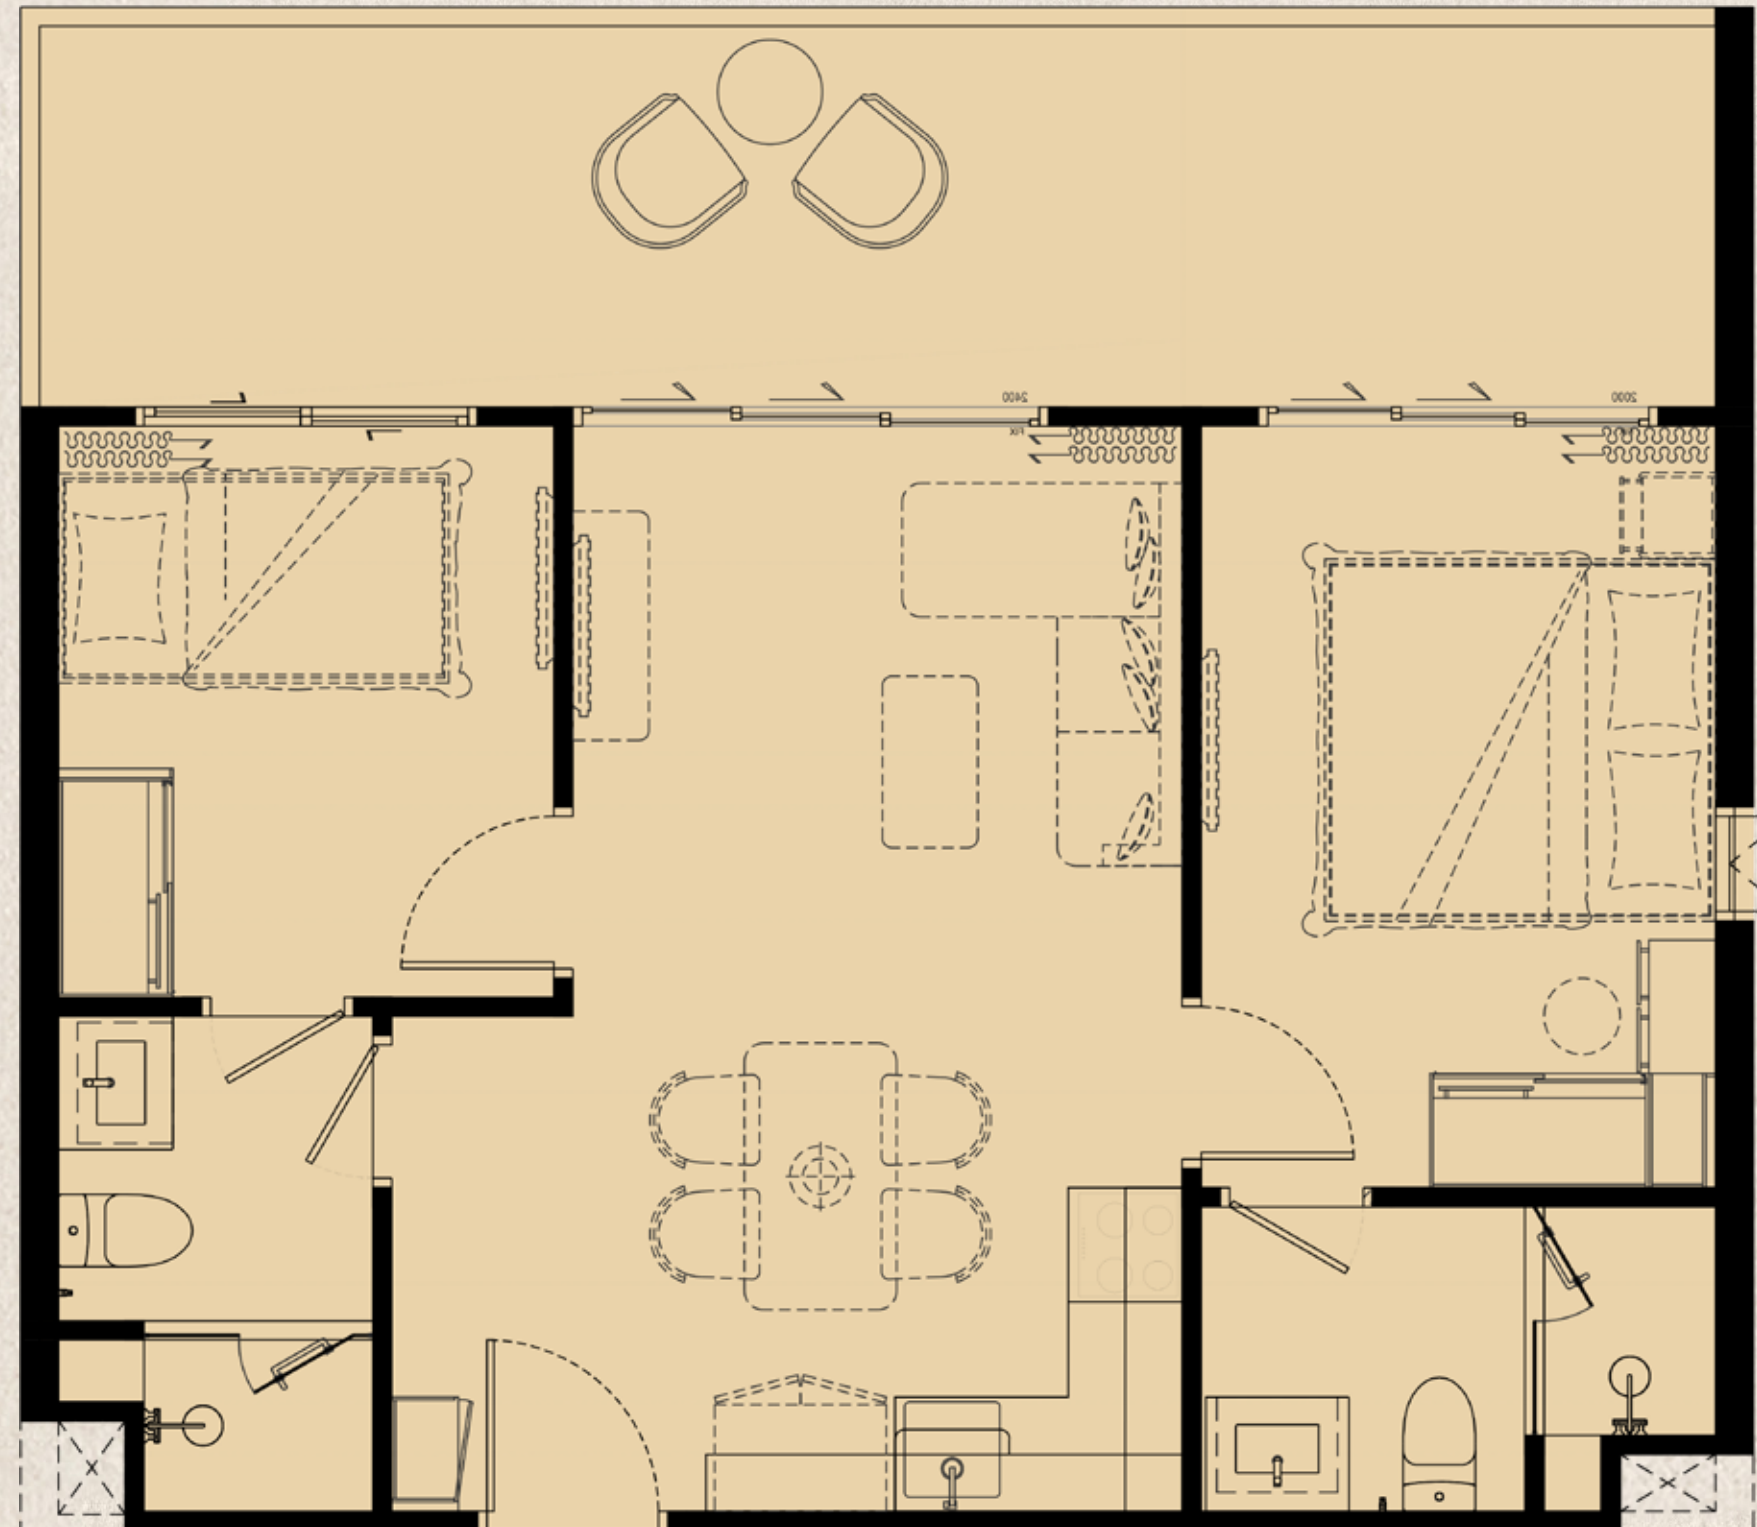

PART OF FREE PACKAGE

biancana

TYPE 2 BMCX (M)
67 SQ.M.

ITEM	QUANTITY
1 BUILT-IN PANTRY (A) SINK (B) ELECTRIC HOB (C) HOOD (D) DISHWASHER	1 PC. 1 PC. 1 PC. 1 PC.
2 BUILT-IN FURNITURE (A) WARDROBE (B) SHOE CABINET (C) DRESSING TABLE (D) DRESSING MIRROR	2 SET 1 SET 1 SET 1 SET
3 OTHERS (A) WATER HEATER (B) AIR CONDITIONING (C) WALLPAPER (D) CURTAIN & SHEER CURTAIN (E) BALONY LOUNGE SET (2 CHAIRS + 1 TABLE)	3 PCS. 3 PCS. 1 SET 1 SET 1 SET