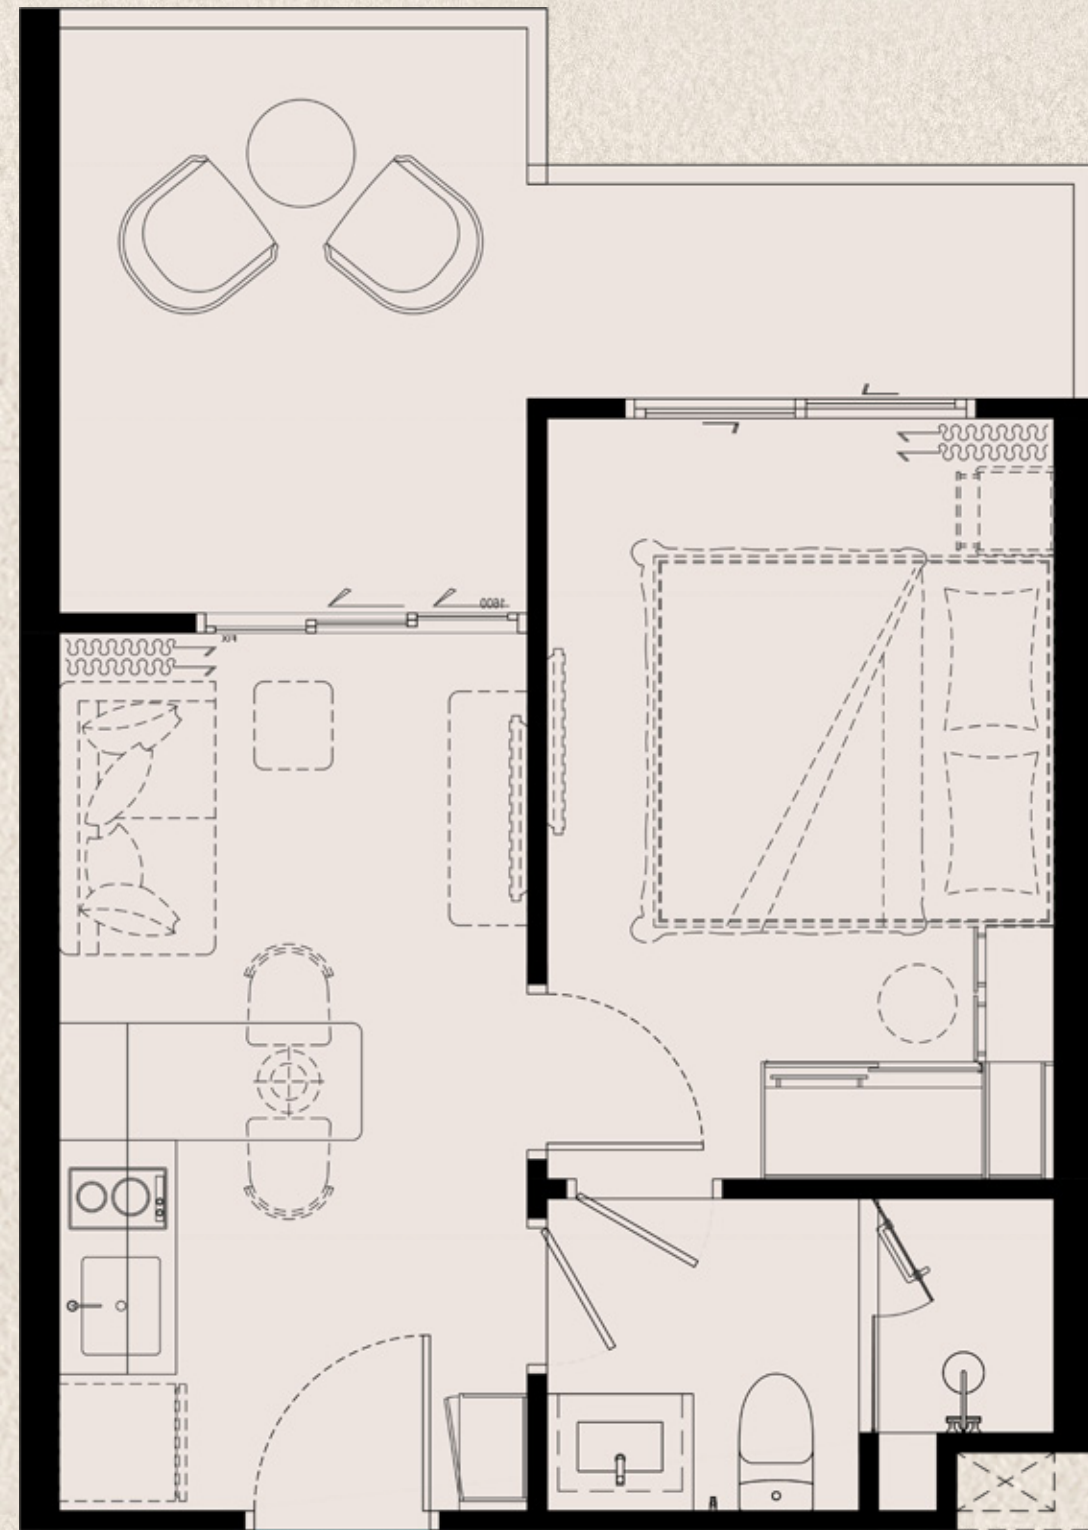

PART OF FREE PACKAGE

biancana

TYPE 1 BMX1
36 SQ.M.

ITEM	QUANTITY
1 BUILT-IN PANTRY (A) SINK (B) ELECTRIC HOB (C) HOOD	1 PC. 1 PC. 1 PC.
2 BUILT-IN FURNITURE (A) WARDROBE (B) SHOE CABINET (C) DRESSING TABLE (D) DRESSING MIRROR	1 SET 1 SET 1 SET 1 SET
3 OTHERS (A) WATER HEATER (B) AIR CONDITIONING (C) WALLPAPER (D) CURTAIN & SHEER CURTAIN (E) BALONY LOUNGE SET (2 CHAIRS + 1 TABLE)	2 PCS. 2 PCS. 1 SET 1 SET 1 SET