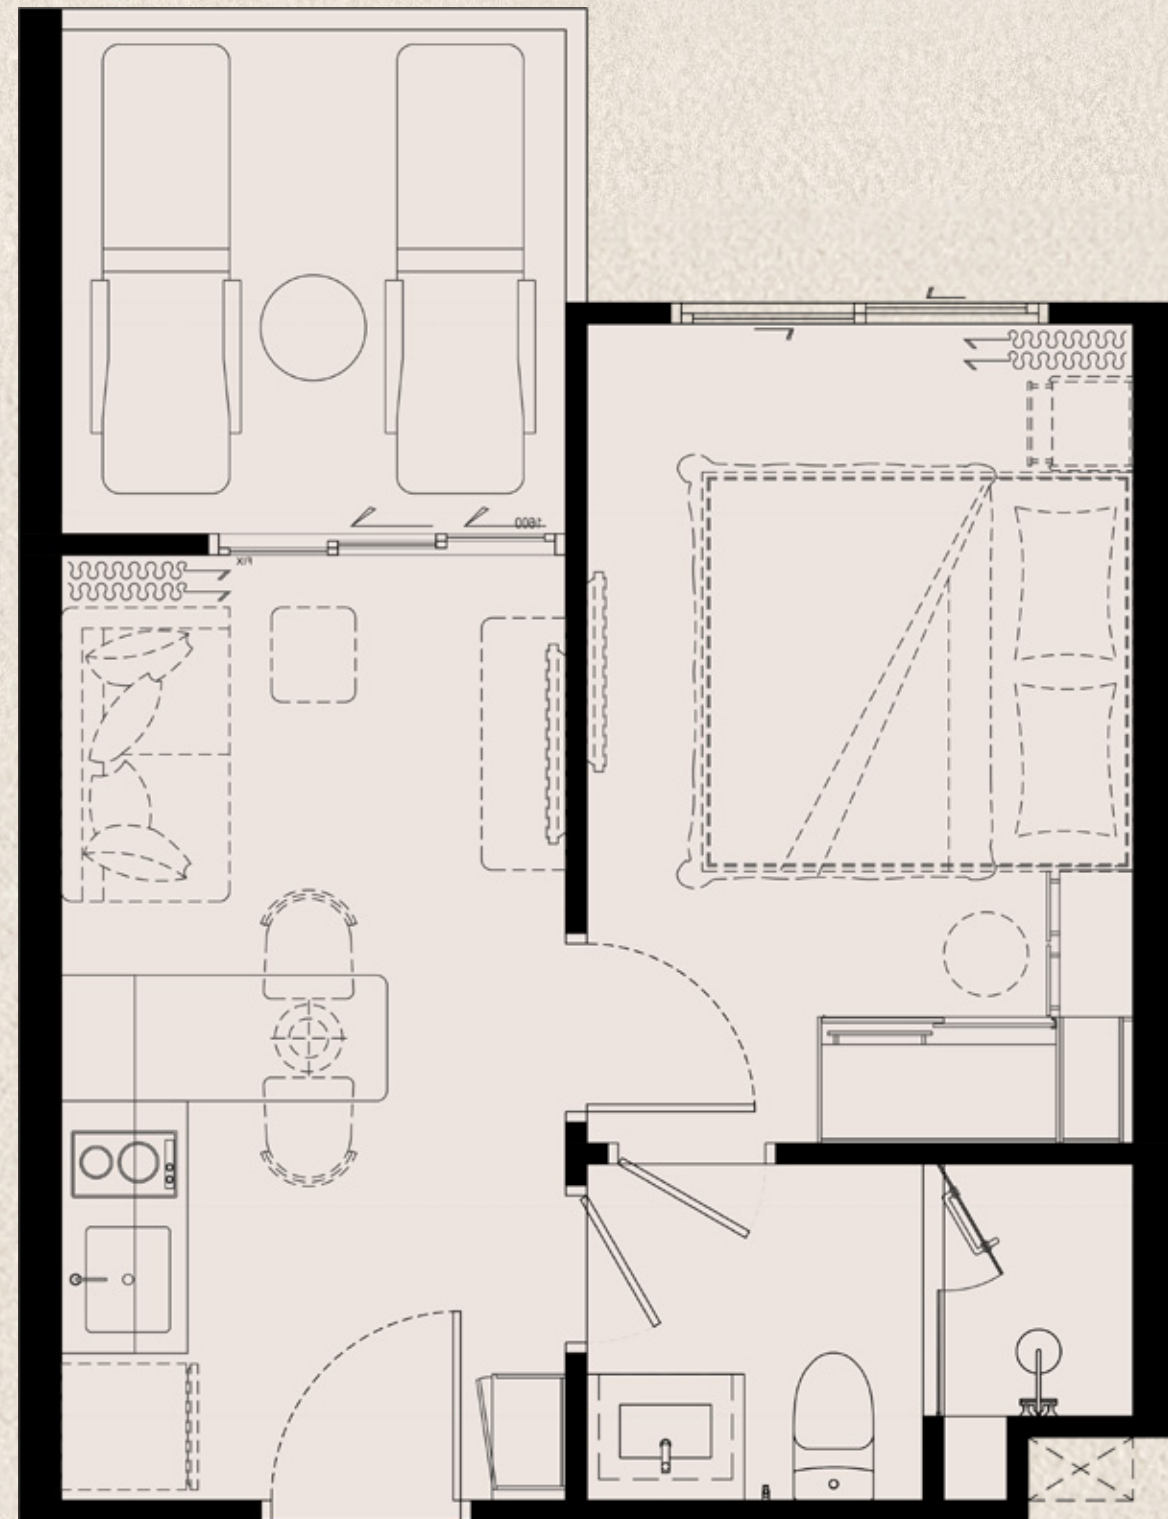

PART OF FREE PACKAGE

biancana

TYPE 1 BMA (M)
32 SQ.M.

ITEM	QUANTITY
1 BUILT-IN PANTRY (A) SINK (B) ELECTRIC HOB (C) HOOD	1 PC. 1 PC. 1 PC.
2 BUILT-IN FURNITURE (A) WARDROBE (B) SHOE CABINET (C) DRESSING TABLE (D) DRESSING MIRROR	1 SET 1 SET 1 SET 1 SET
3 OTHERS (A) WATER HEATER (B) AIR CONDITIONING (C) WALLPAPER (D) CURTAIN & SHEER CURTAIN (E) SUNBED SET (2 SUNBEDS + 1 TABLE)	2 PCS. 2 PCS. 1 SET 1 SET 1 SET