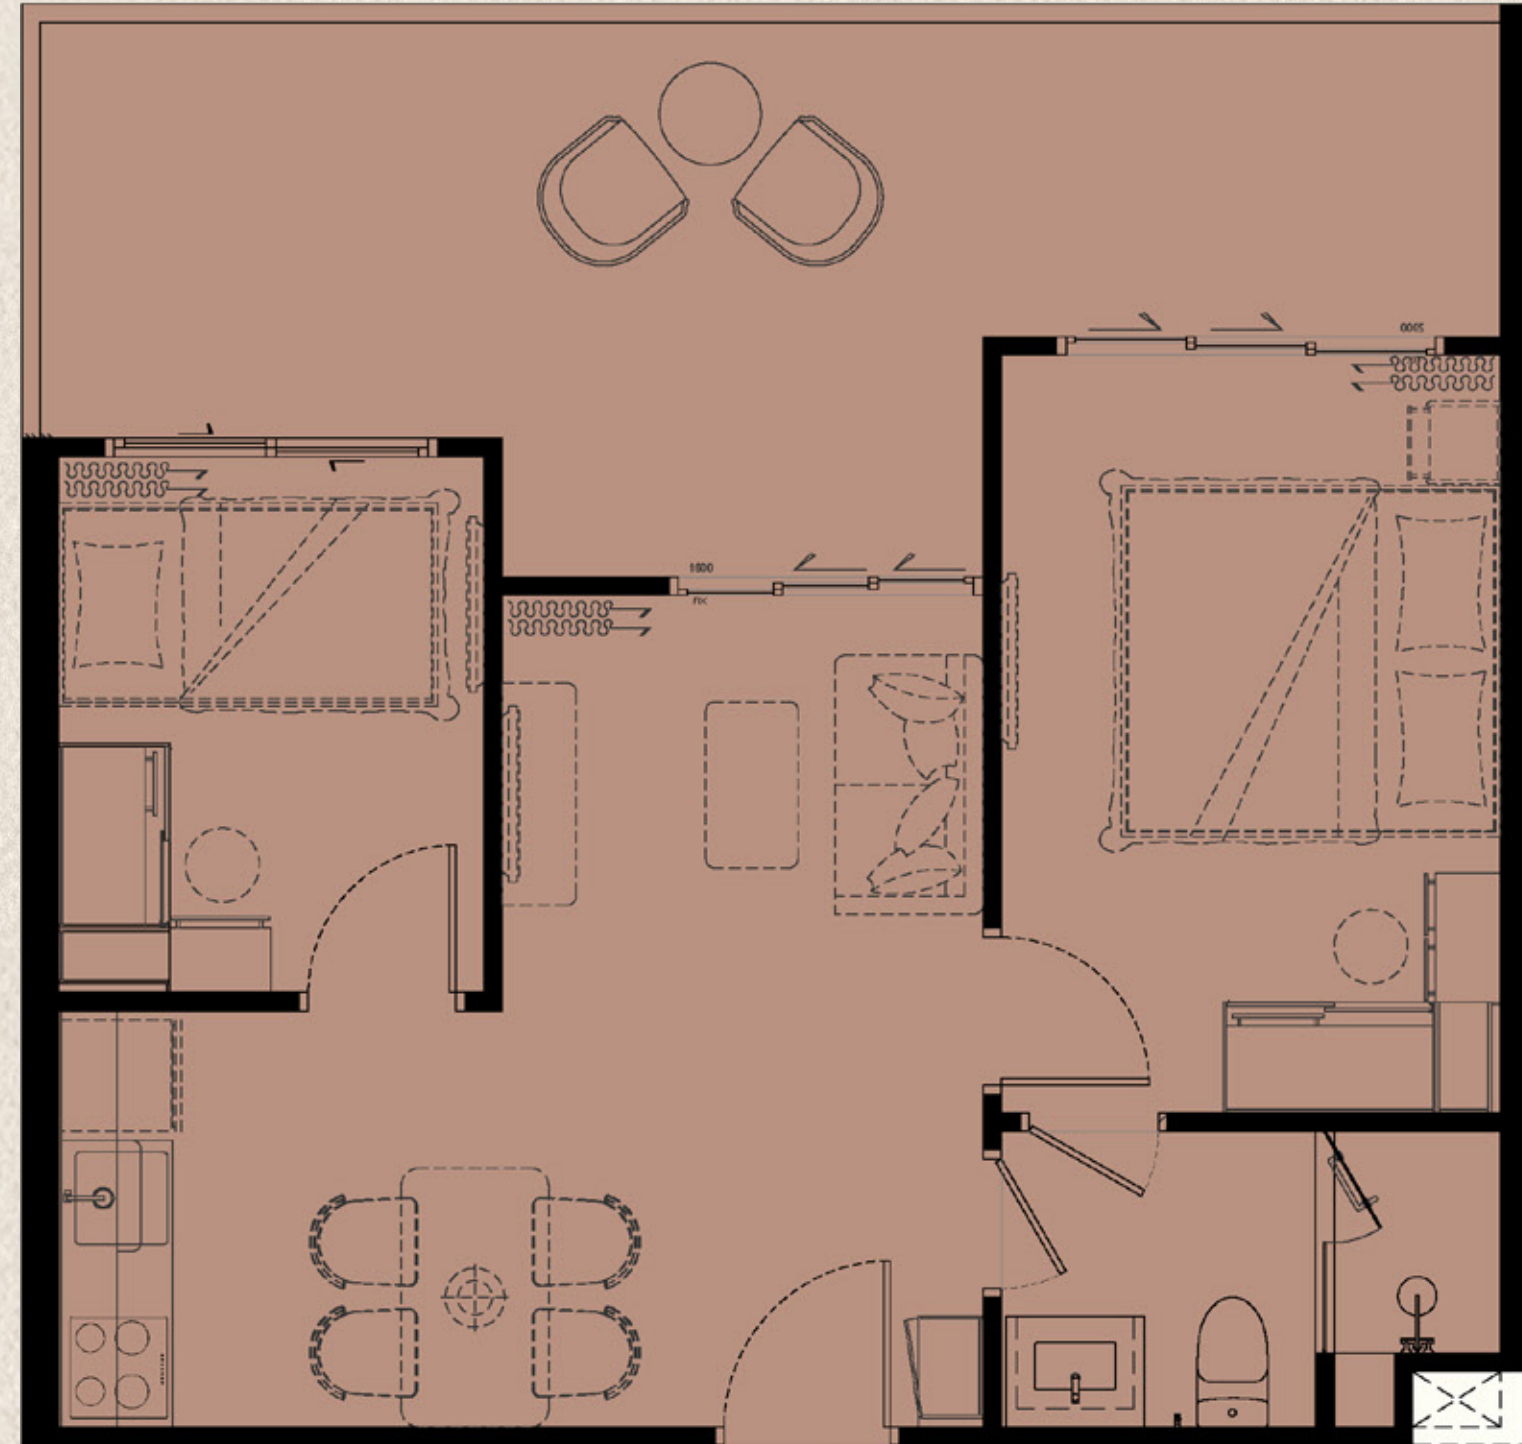

PART OF FREE PACKAGE

biancana

TYPE 1 BPX1 (M)
62 SQ.M.

	ITEM	QUANTITY
1	BUILT-IN PANTRY (A) SINK (B) ELECTRIC HOB (C) HOOD	1 PC. 1 PC. 1 PC.
2	BUILT-IN FURNITURE (A) WARDROBE (B) SHOE CABINET (C) DRESSING TABLE (D) DRESSING MIRROR	2 SET 1 SET 2 SET 2 SET
3	OTHERS (A) WATER HEATER (B) AIR CONDITIONING (C) WALLPAPER (D) CURTAIN & SHEER CURTAIN (E) BALONY LOUNGE SET (2 CHAIRS + 1 TABLE)	2 PCS. 3 PCS. 1 SET 1 SET 1 SET