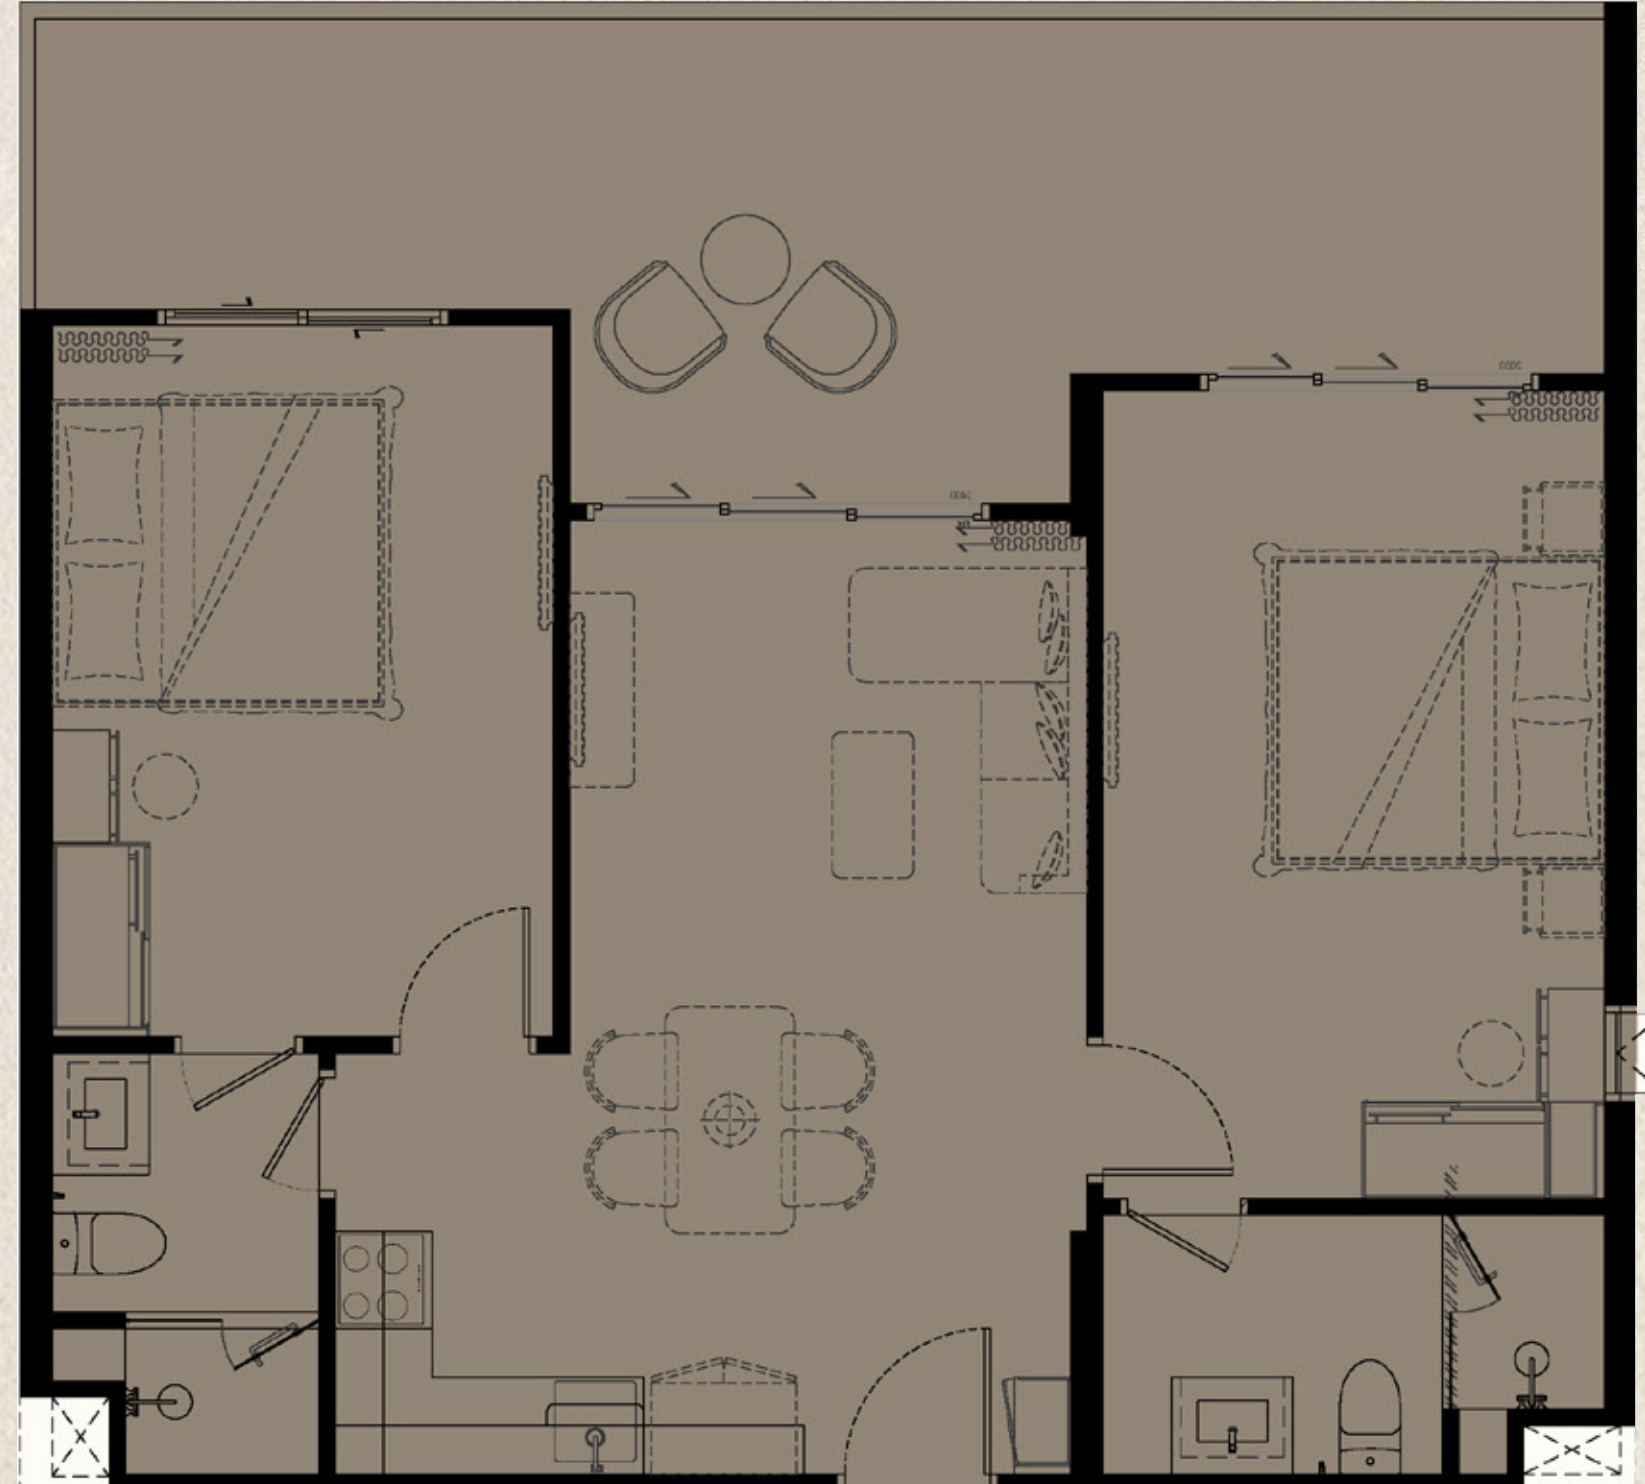

PART OF FREE PACKAGE

biancana

TYPE 2 BLC1X1 (M)
86 SQ.M.

ITEM		QUANTITY
1	BUILT-IN PANTRY	
	(A) SINK	1 PC.
	(B) ELECTRIC HOB	1 PC.
	(C) HOOD	1 PC.
	(D) DISHWASHER	1 PC.
2	BUILT-IN FURNITURE	
	(A) WARDROBE	2 SET
	(B) SHOE CABINET	1 SET
	(C) DRESSING TABLE	2 SET
	(D) DRESSING MIRROR	2 SET
3	OTHERS	
	(A) WATER HEATER	3 PCS.
	(B) AIR CONDITIONING	3 PCS.
	(C) WALLPAPER	1 SET
	(D) CURTAIN & SHEER CURTAIN	1 SET
	(E) BALONY LOUNGE SET (2 CHAIRS + 1 TABLE)	1 SET