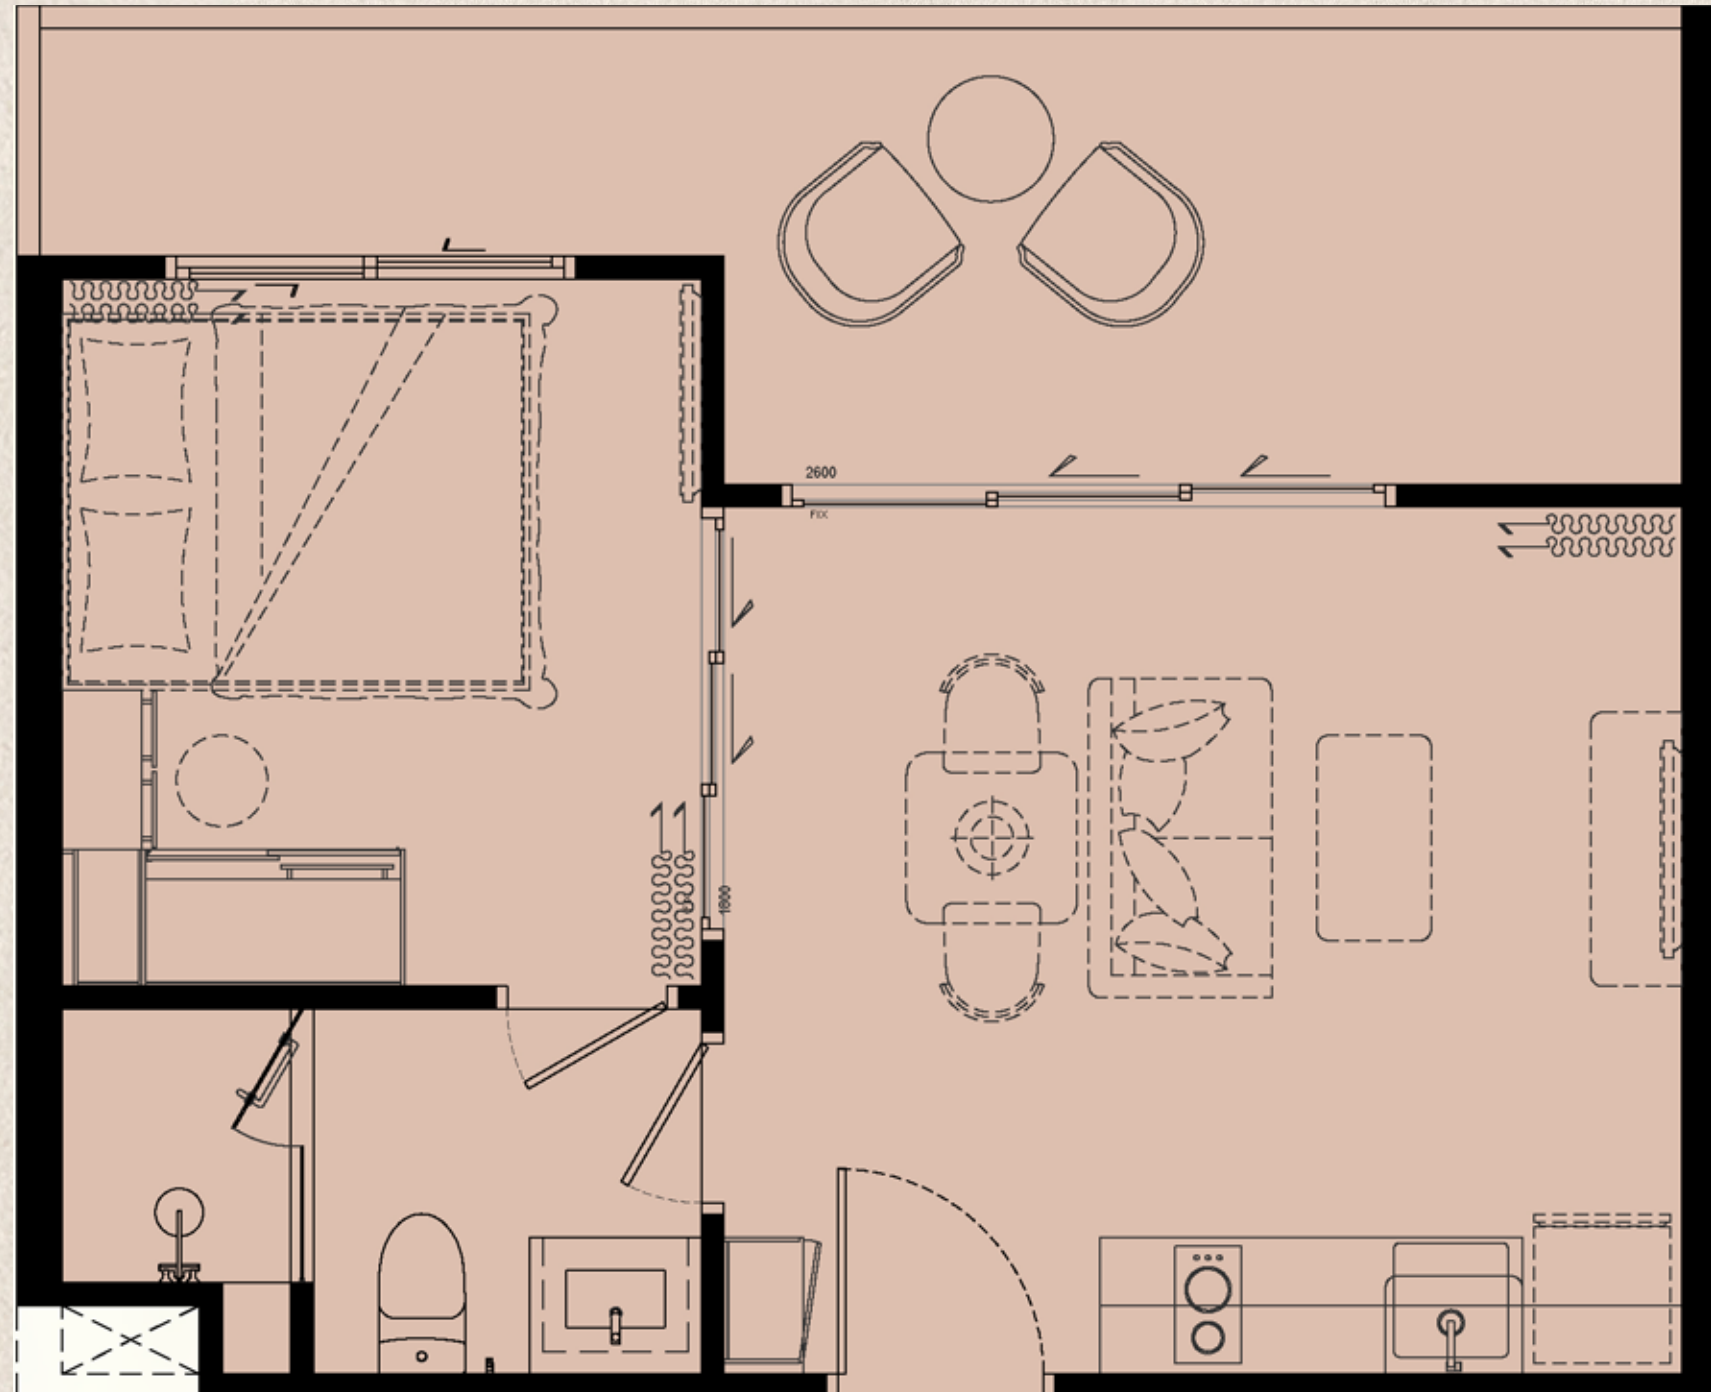

PART OF FREE PACKAGE

biancana

TYPE 1 BLX
42 SQ.M.

	ITEM	QUANTITY
1	BUILT-IN PANTRY (A) SINK (B) ELECTRIC HOB (C) HOOD	1 PC. 1 PC. 1 PC.
2	BUILT-IN FURNITURE (A) WARDROBE (B) SHOE CABINET (C) DRESSING TABLE (D) DRESSING MIRROR	1 SET 1 SET 1 SET 1 SET
3	OTHERS (A) WATER HEATER (B) AIR CONDITIONING (C) WALLPAPER (D) CURTAIN & SHEER CURTAIN (E) BALONY LOUNGE SET (2 CHAIRS + 1 TABLE)	2 PCS. 2 PCS. 1 SET 1 SET 1 SET