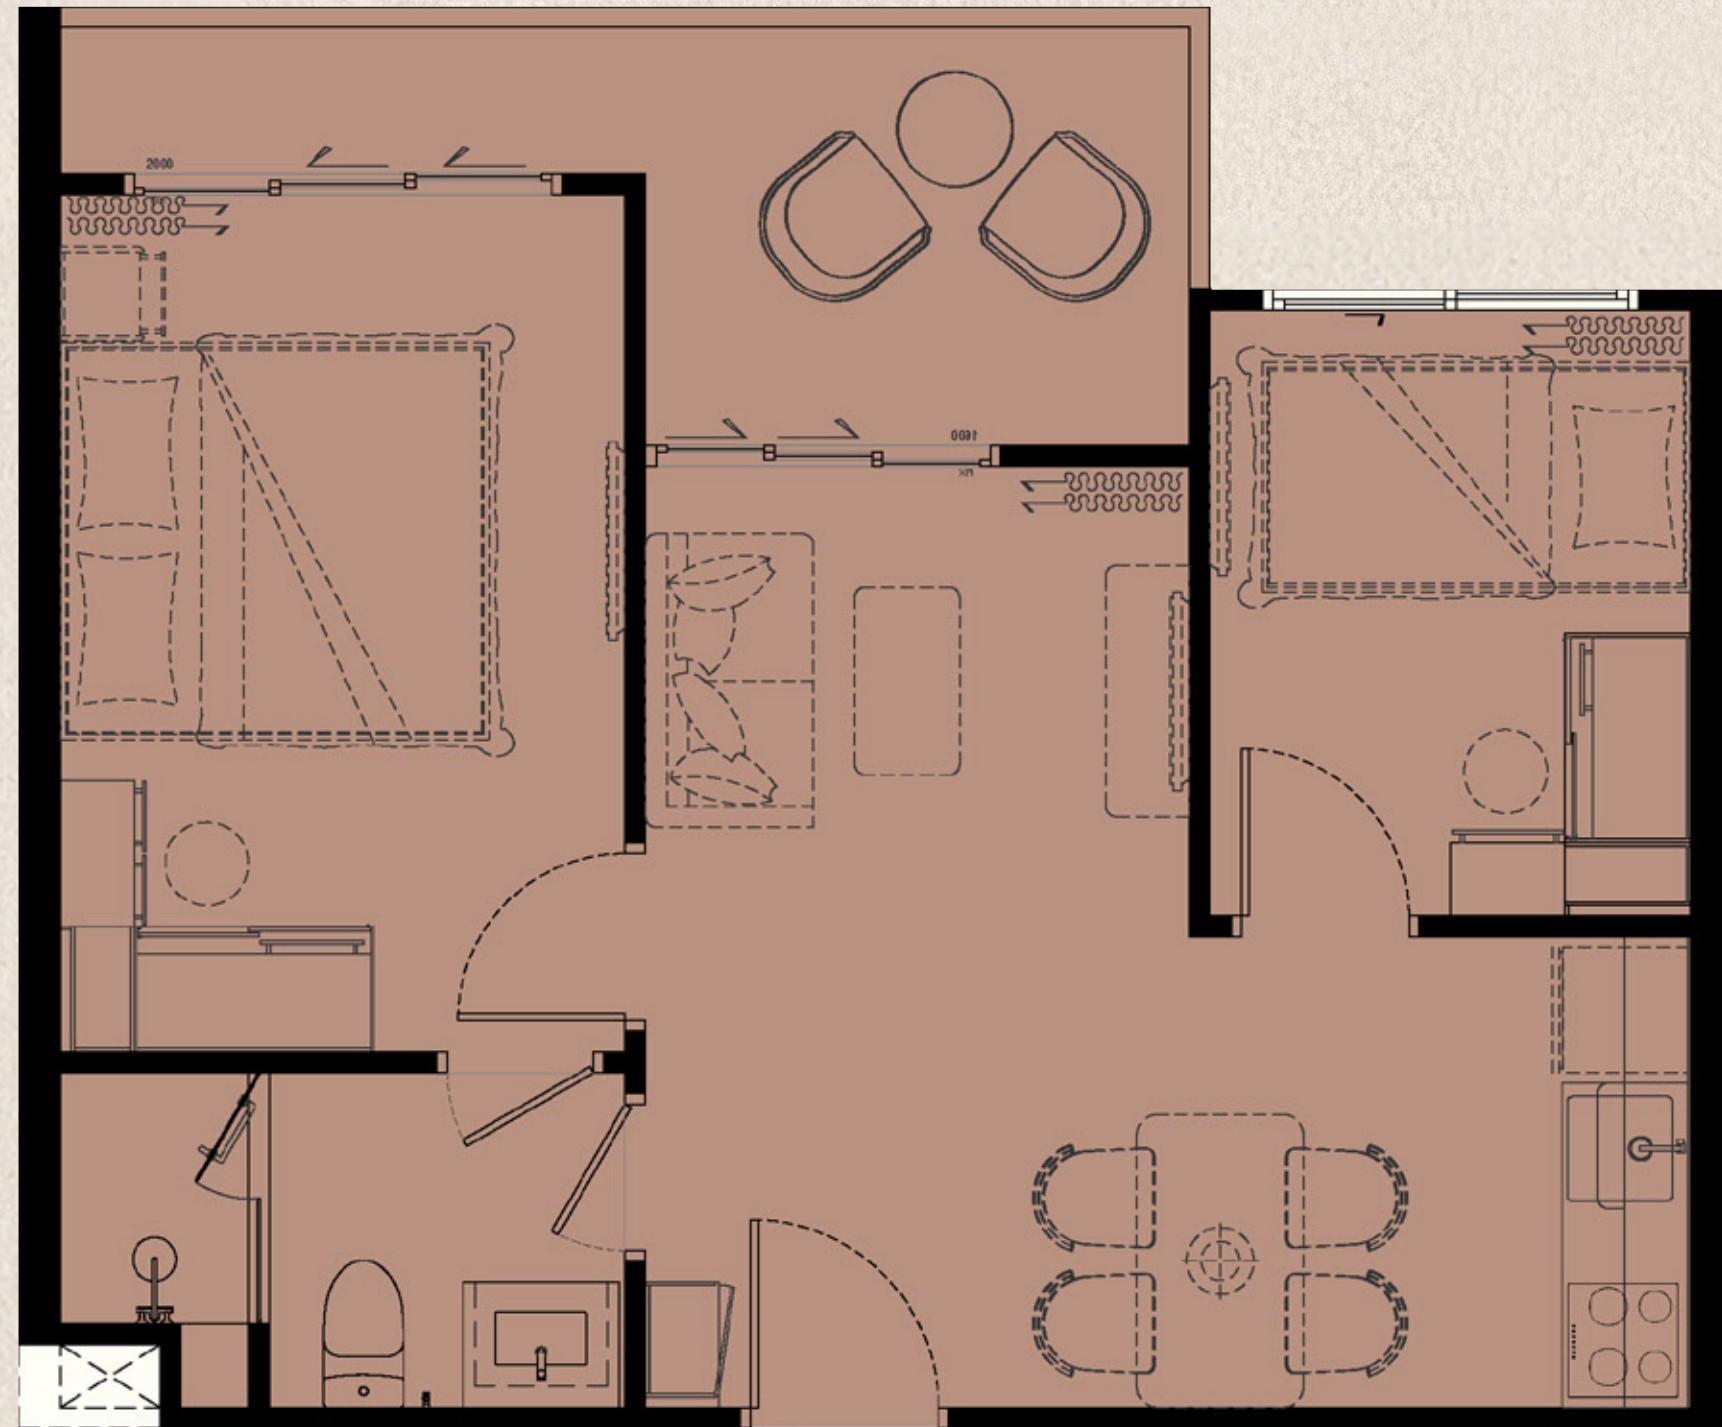

PART OF FREE PACKAGE

biancana

TYPE 1 BP
49 SQ.M.

	ITEM	QUANTITY
1	BUILT-IN PANTRY (A) SINK (B) ELECTRIC HOB (C) HOOD	1 PC. 1 PC. 1 PC.
2	BUILT-IN FURNITURE (A) WARDROBE (B) SHOE CABINET (C) DRESSING TABLE (D) DRESSING MIRROR	2 SET 1 SET 2 SET 2 SET
3	OTHERS (A) WATER HEATER (B) AIR CONDITIONING (C) WALLPAPER (D) CURTAIN & SHEER CURTAIN (E) BALONY LOUNGE SET (2 CHAIRS + 1 TABLE)	2 PCS. 3 PCS. 1 SET 1 SET 1 SET