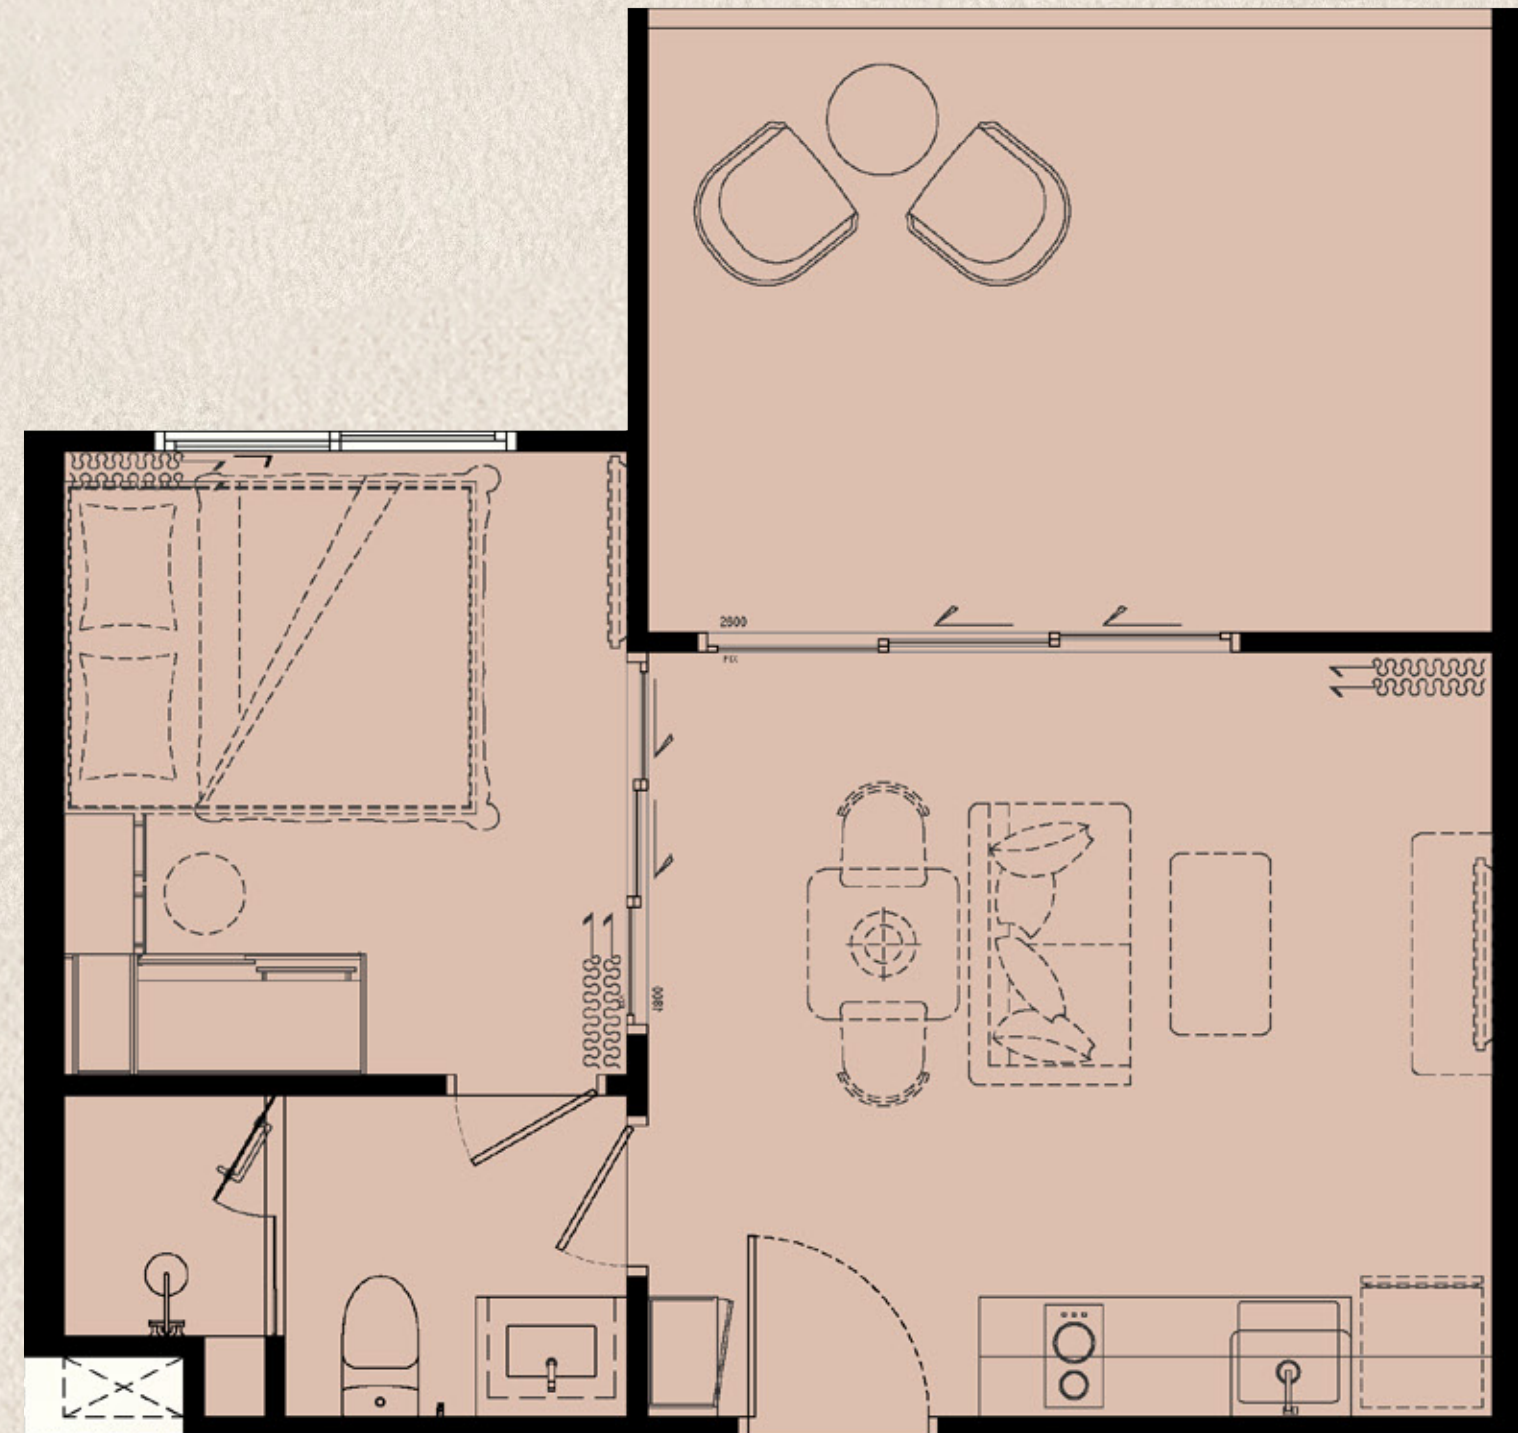

PART OF FREE PACKAGE

biancana

TYPE 1 BLX1
43 SQ.M.

	ITEM	QUANTITY
1	BUILT-IN PANTRY (A) SINK (B) ELECTRIC HOB (C) HOOD	1 PC. 1 PC. 1 PC.
2	BUILT-IN FURNITURE (A) WARDROBE (B) SHOE CABINET (C) DRESSING TABLE (D) DRESSING MIRROR	1 SET 1 SET 1 SET 1 SET
3	OTHERS (A) WATER HEATER (B) AIR CONDITIONING (C) WALLPAPER (D) CURTAIN & SHEER CURTAIN (E) BALONY LOUNGE SET (2 CHAIRS + 1 TABLE)	2 PCS. 2 PCS. 1 SET 1 SET 1 SET