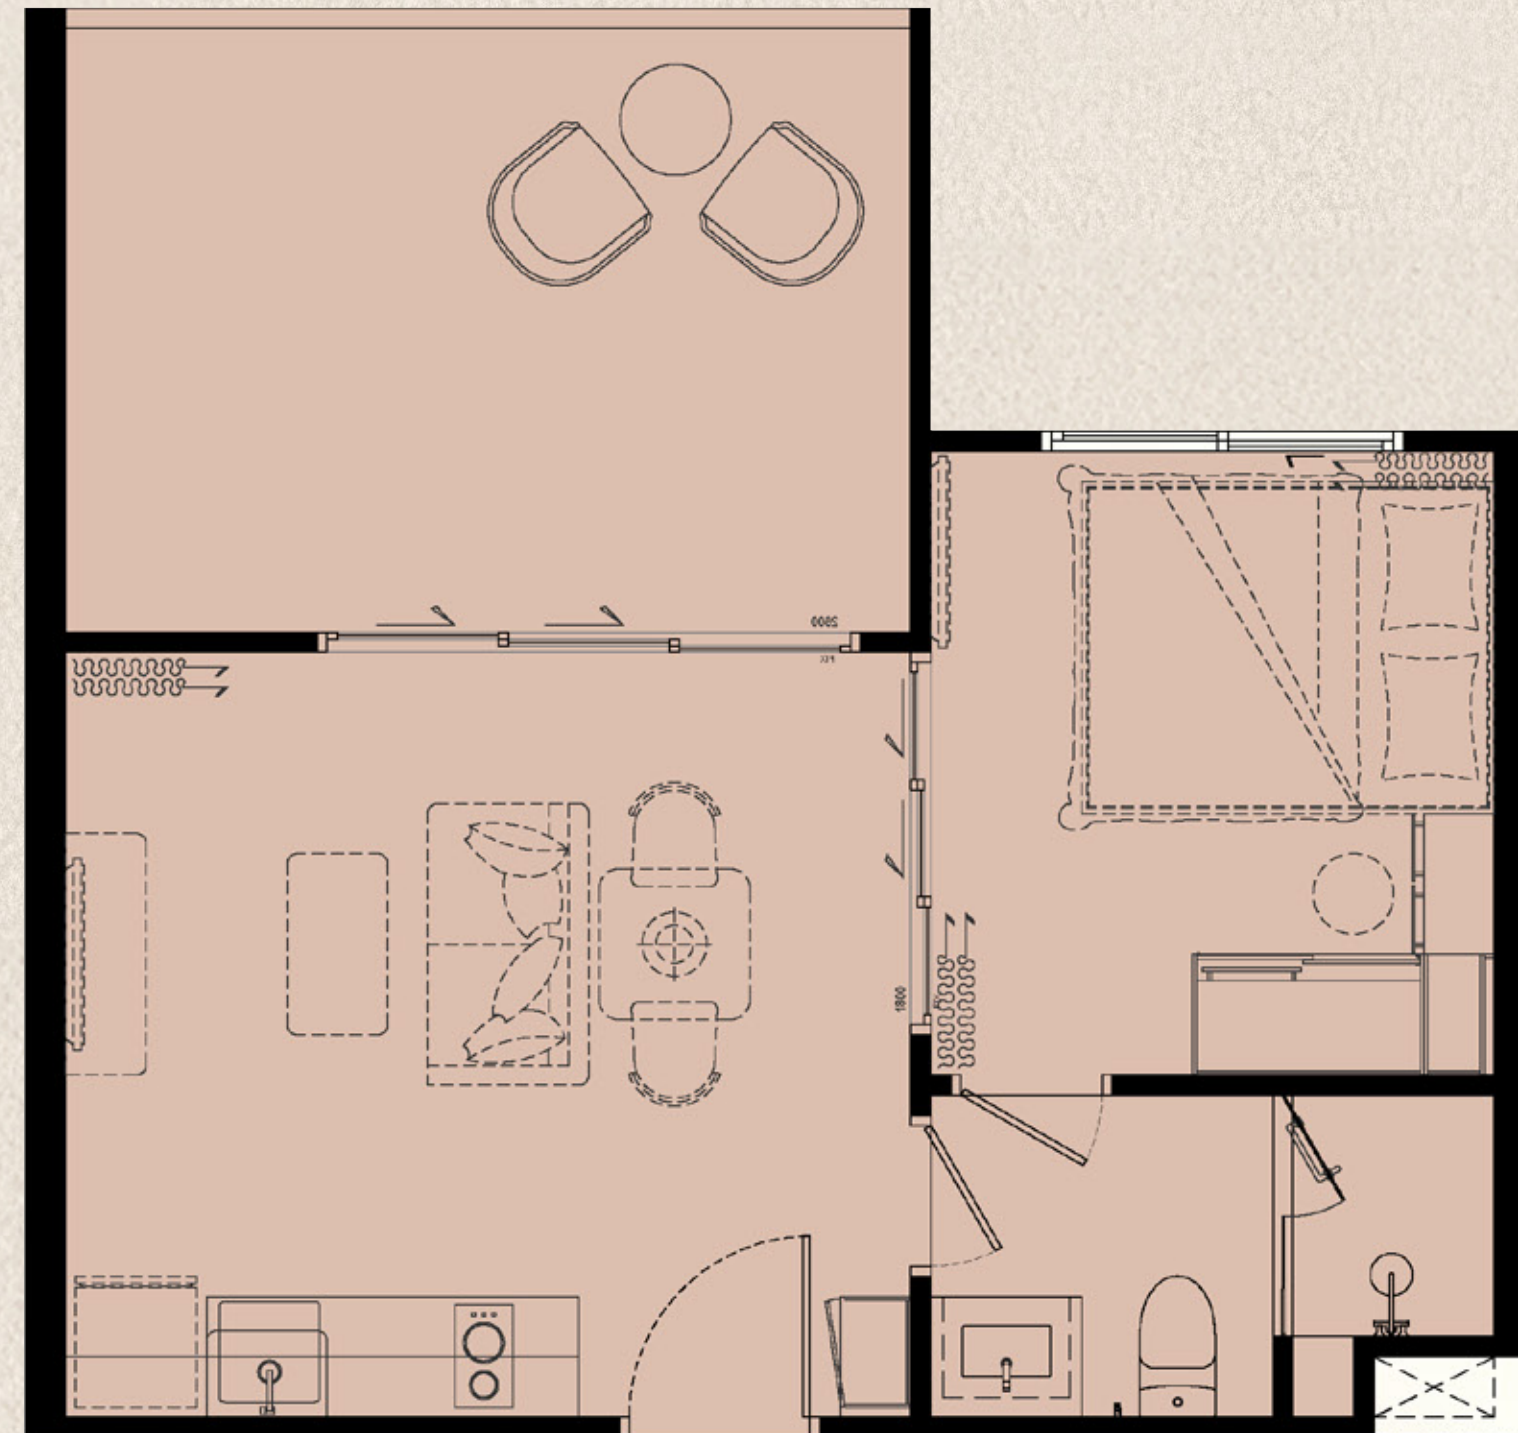

PART OF FREE PACKAGE

biancana

TYPE 1 BLX1 (M)
43 SQ.M.

ITEM	QUANTITY
1 BUILT-IN PANTRY (A) SINK (B) ELECTRIC HOB (C) HOOD	1 PC. 1 PC. 1 PC.
2 BUILT-IN FURNITURE (A) WARDROBE (B) SHOE CABINET (C) DRESSING TABLE (D) DRESSING MIRROR	1 SET 1 SET 1 SET 1 SET
3 OTHERS (A) WATER HEATER (B) AIR CONDITIONING (C) WALLPAPER (D) CURTAIN & SHEER CURTAIN (E) BALONY LOUNGE SET (2 CHAIRS + 1 TABLE)	2 PCS. 2 PCS. 1 SET 1 SET 1 SET