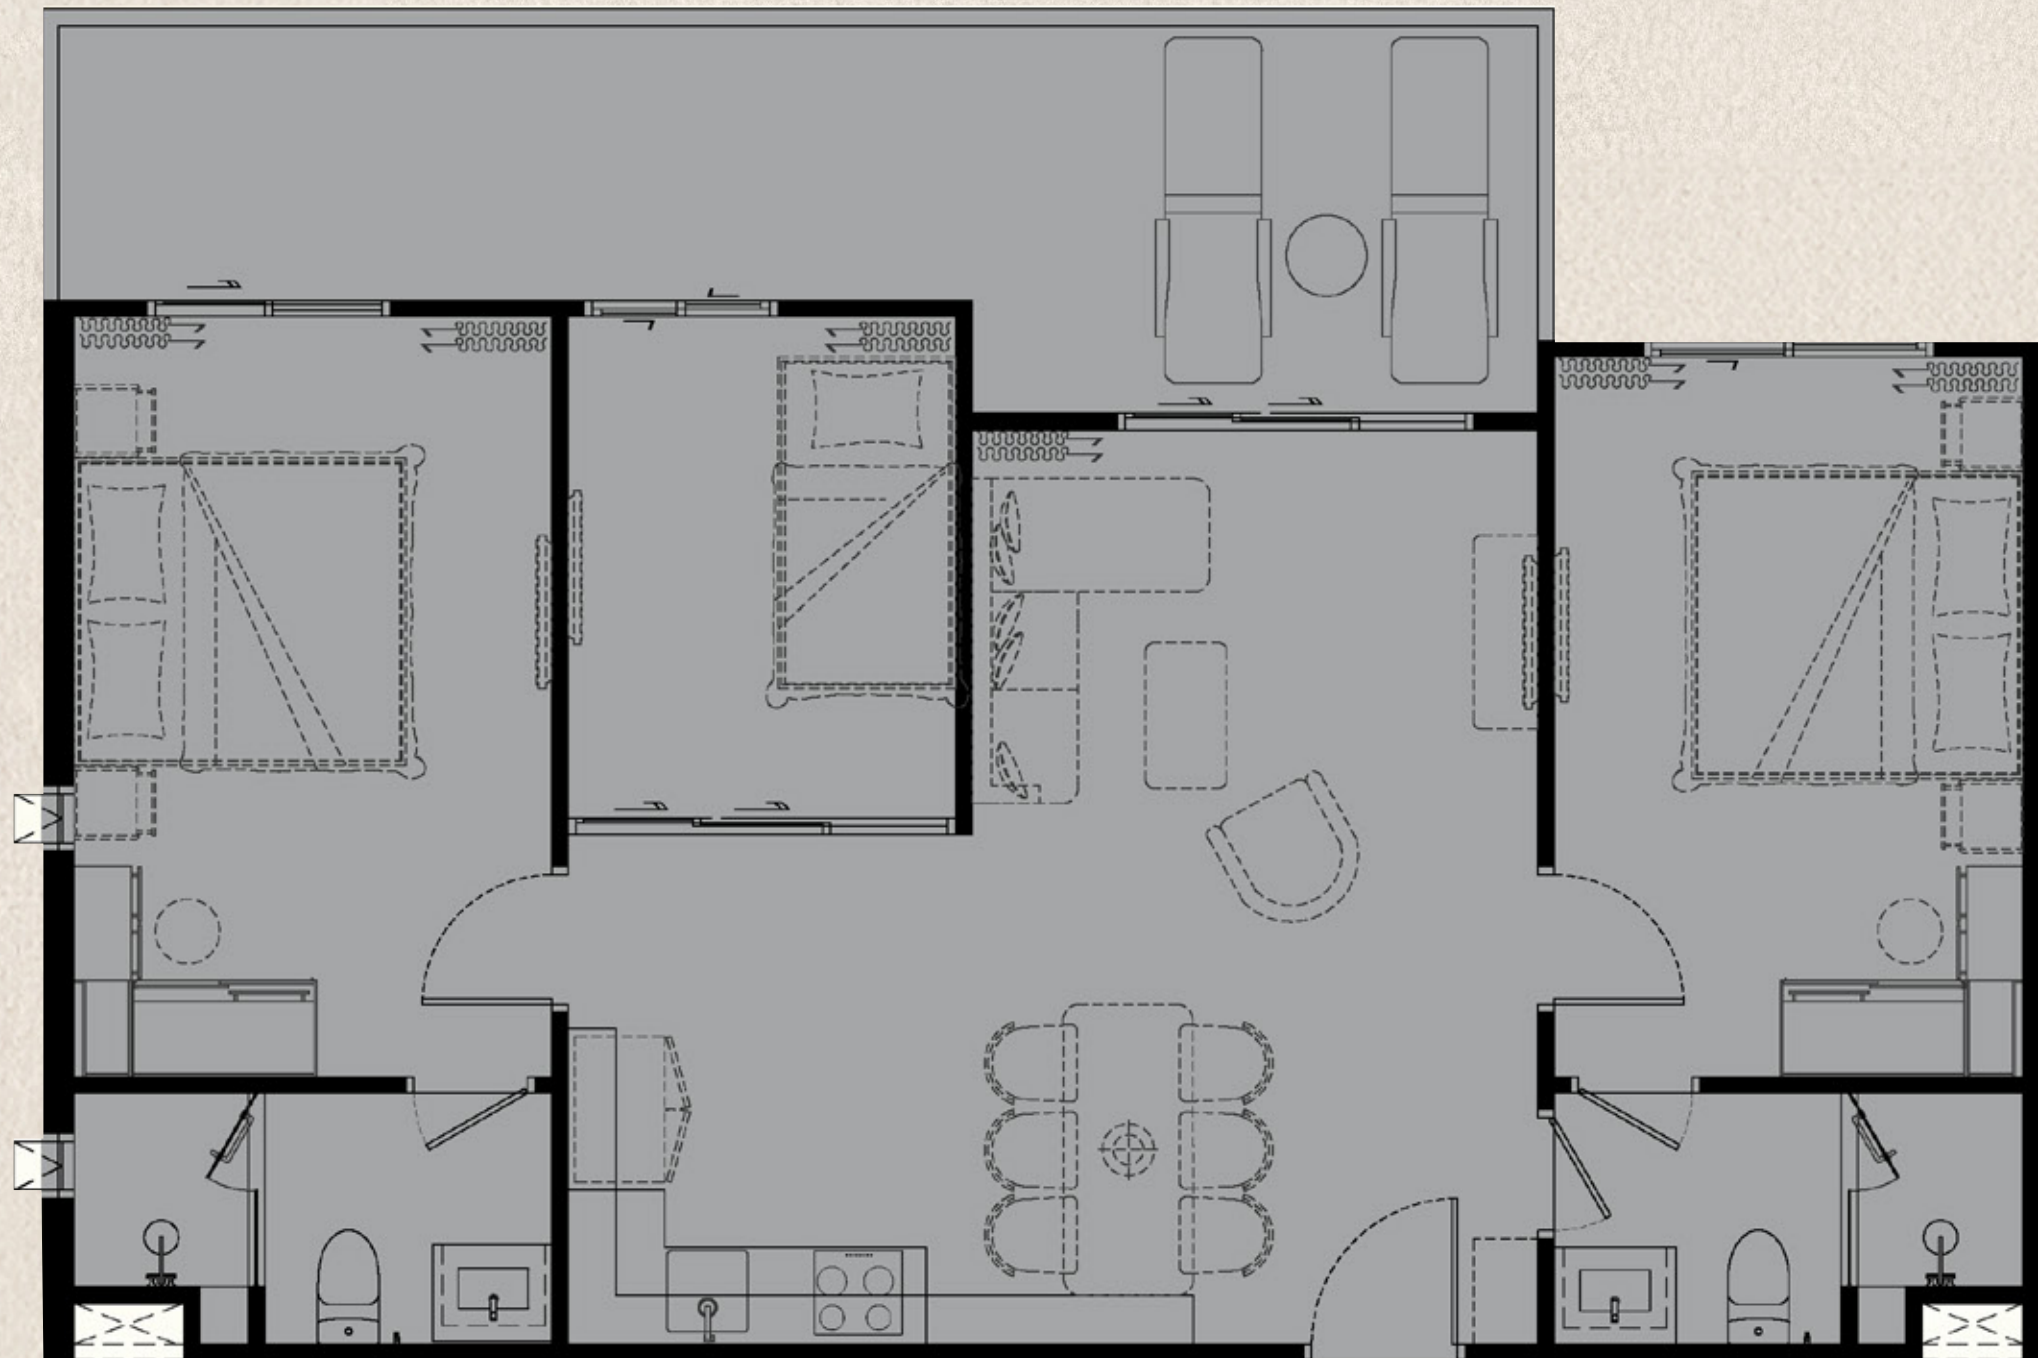

PART OF FREE PACKAGE

biancana

TYPE 2 BPMAC
90 SQ.M.

ITEM	QUANTITY
1 BUILT-IN PANTRY (A) SINK (B) ELECTRIC HOB (C) HOOD (D) DISHWASHER	1 PC. 1 PC. 1 PC. 1 PC.
2 BUILT-IN FURNITURE (A) WARDROBE (B) SHOE CABINET (C) DRESSING TABLE (D) DRESSING MIRROR	2 SET 1 SET 2 SET 2 SET
3 OTHERS (A) WATER HEATER (B) AIR CONDITIONING (C) WALLPAPER (D) CURTAIN & SHEER CURTAIN (E) SUNBED SET (2 SUNBEDS + 1 TABLE)	3 PCS. 4 PCS. 1 SET 1 SET 1 SET