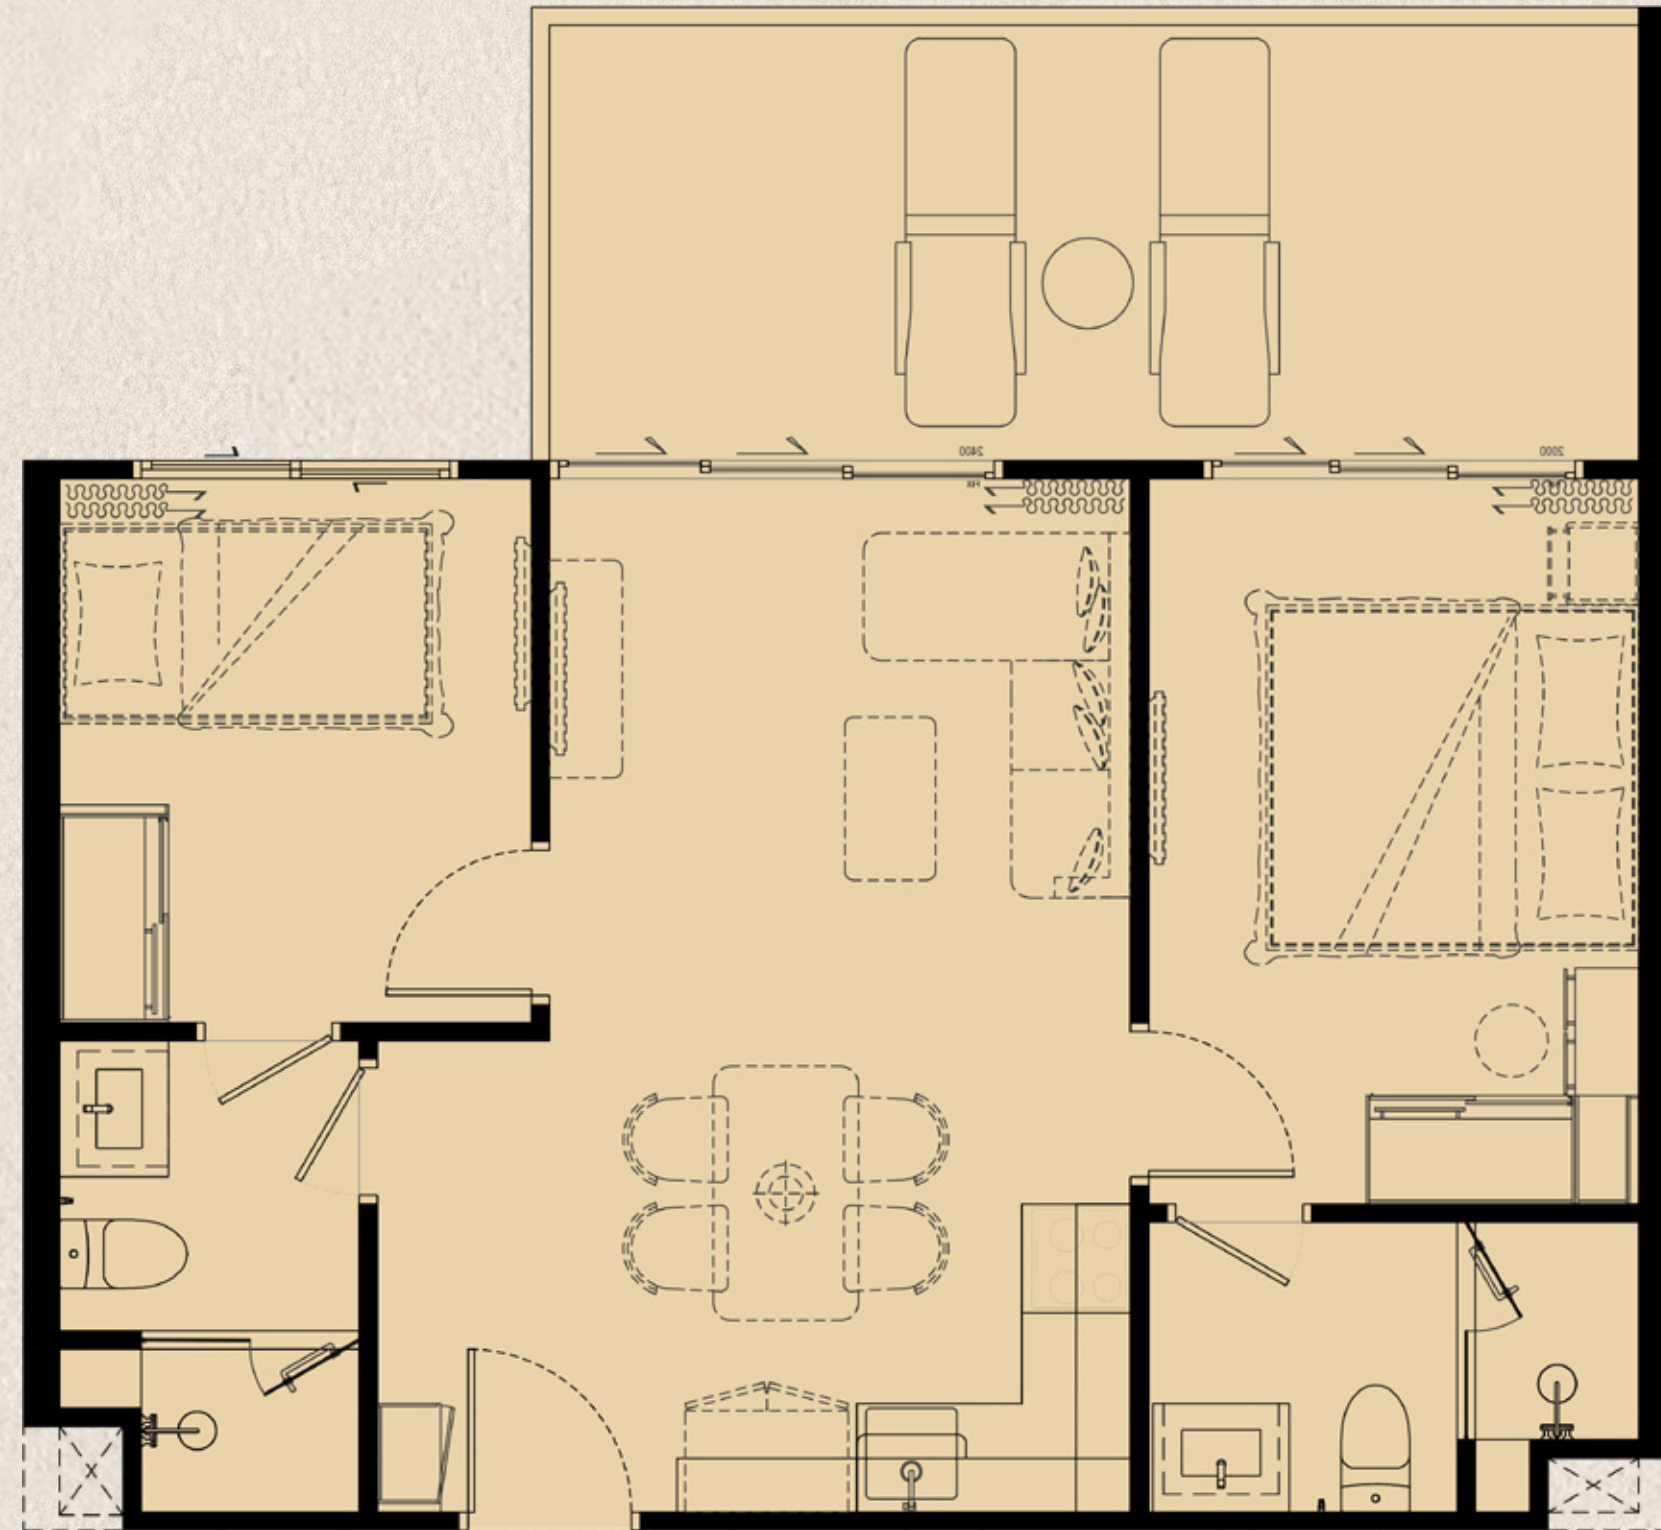

PART OF FREE PACKAGE

biancana

TYPE 2 BMA (M)
64 SQ.M.

	ITEM	QUANTITY
1	BUILT-IN PANTRY (A) SINK (B) ELECTRIC HOB (C) HOOD (D) DISHWASHER	1 PC. 1 PC. 1 PC. 1 PC.
2	BUILT-IN FURNITURE (A) WARDROBE (B) SHOE CABINET (C) DRESSING TABLE (D) DRESSING MIRROR	2 SET 1 SET 1 SET 1 SET
3	OTHERS (A) WATER HEATER (B) AIR CONDITIONING (C) WALLPAPER (D) CURTAIN & SHEER CURTAIN (E) SUNBED SET (2 SUNBEDS + 1 TABLE)	3 PCS. 3 PCS. 1 SET 1 SET 1 SET