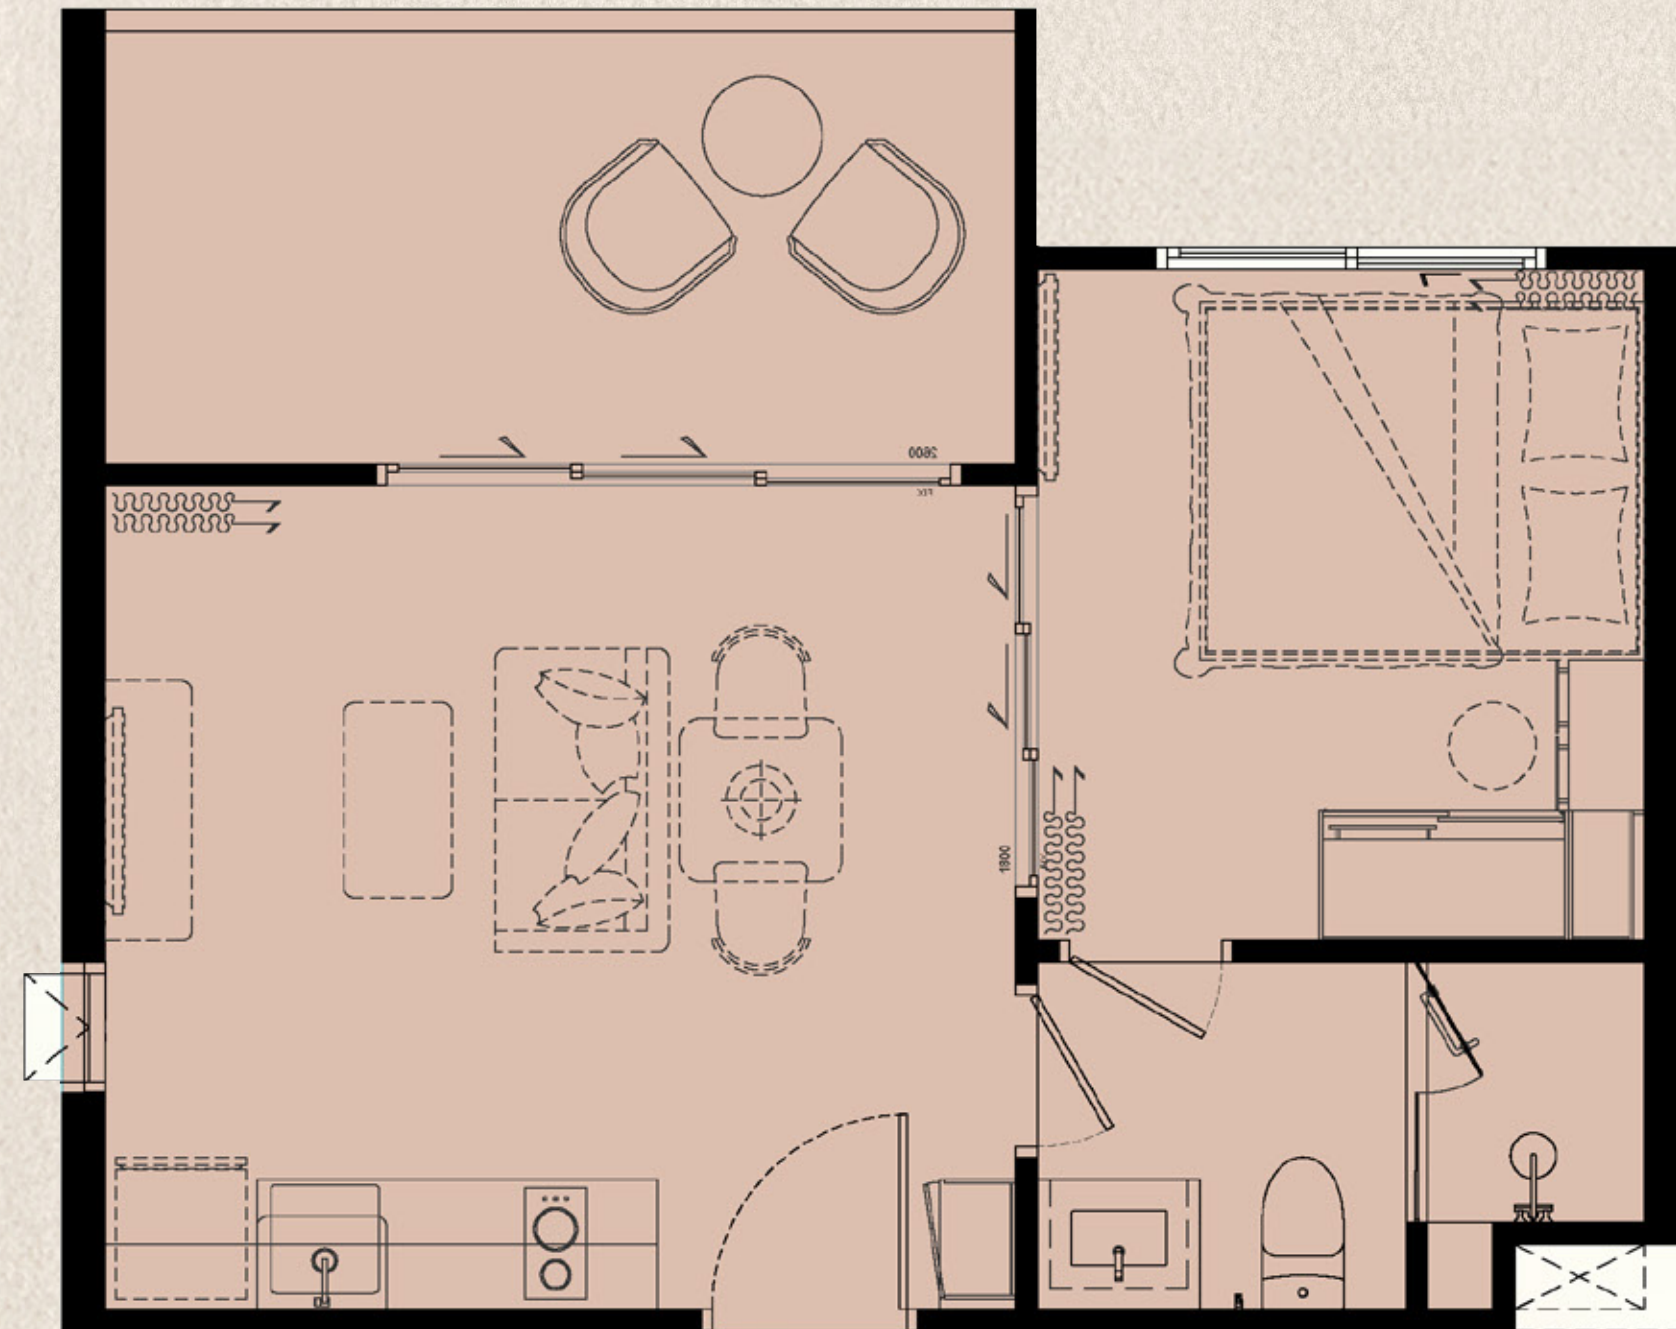

PART OF FREE PACKAGE

biancana

TYPE 1 BLC (M)
39 SQ.M.

ITEM	QUANTITY
1 BUILT-IN PANTRY (A) SINK (B) ELECTRIC HOB (C) HOOD	1 PC. 1 PC. 1 PC.
2 BUILT-IN FURNITURE (A) WARDROBE (B) SHOE CABINET (C) DRESSING TABLE (D) DRESSING MIRROR	1 SET 1 SET 1 SET 1 SET
3 OTHERS (A) WATER HEATER (B) AIR CONDITIONING (C) WALLPAPER (D) CURTAIN & SHEER CURTAIN (E) BALONY LOUNGE SET (2 CHAIRS + 1 TABLE)	2 PCS. 2 PCS. 1 SET 1 SET 1 SET