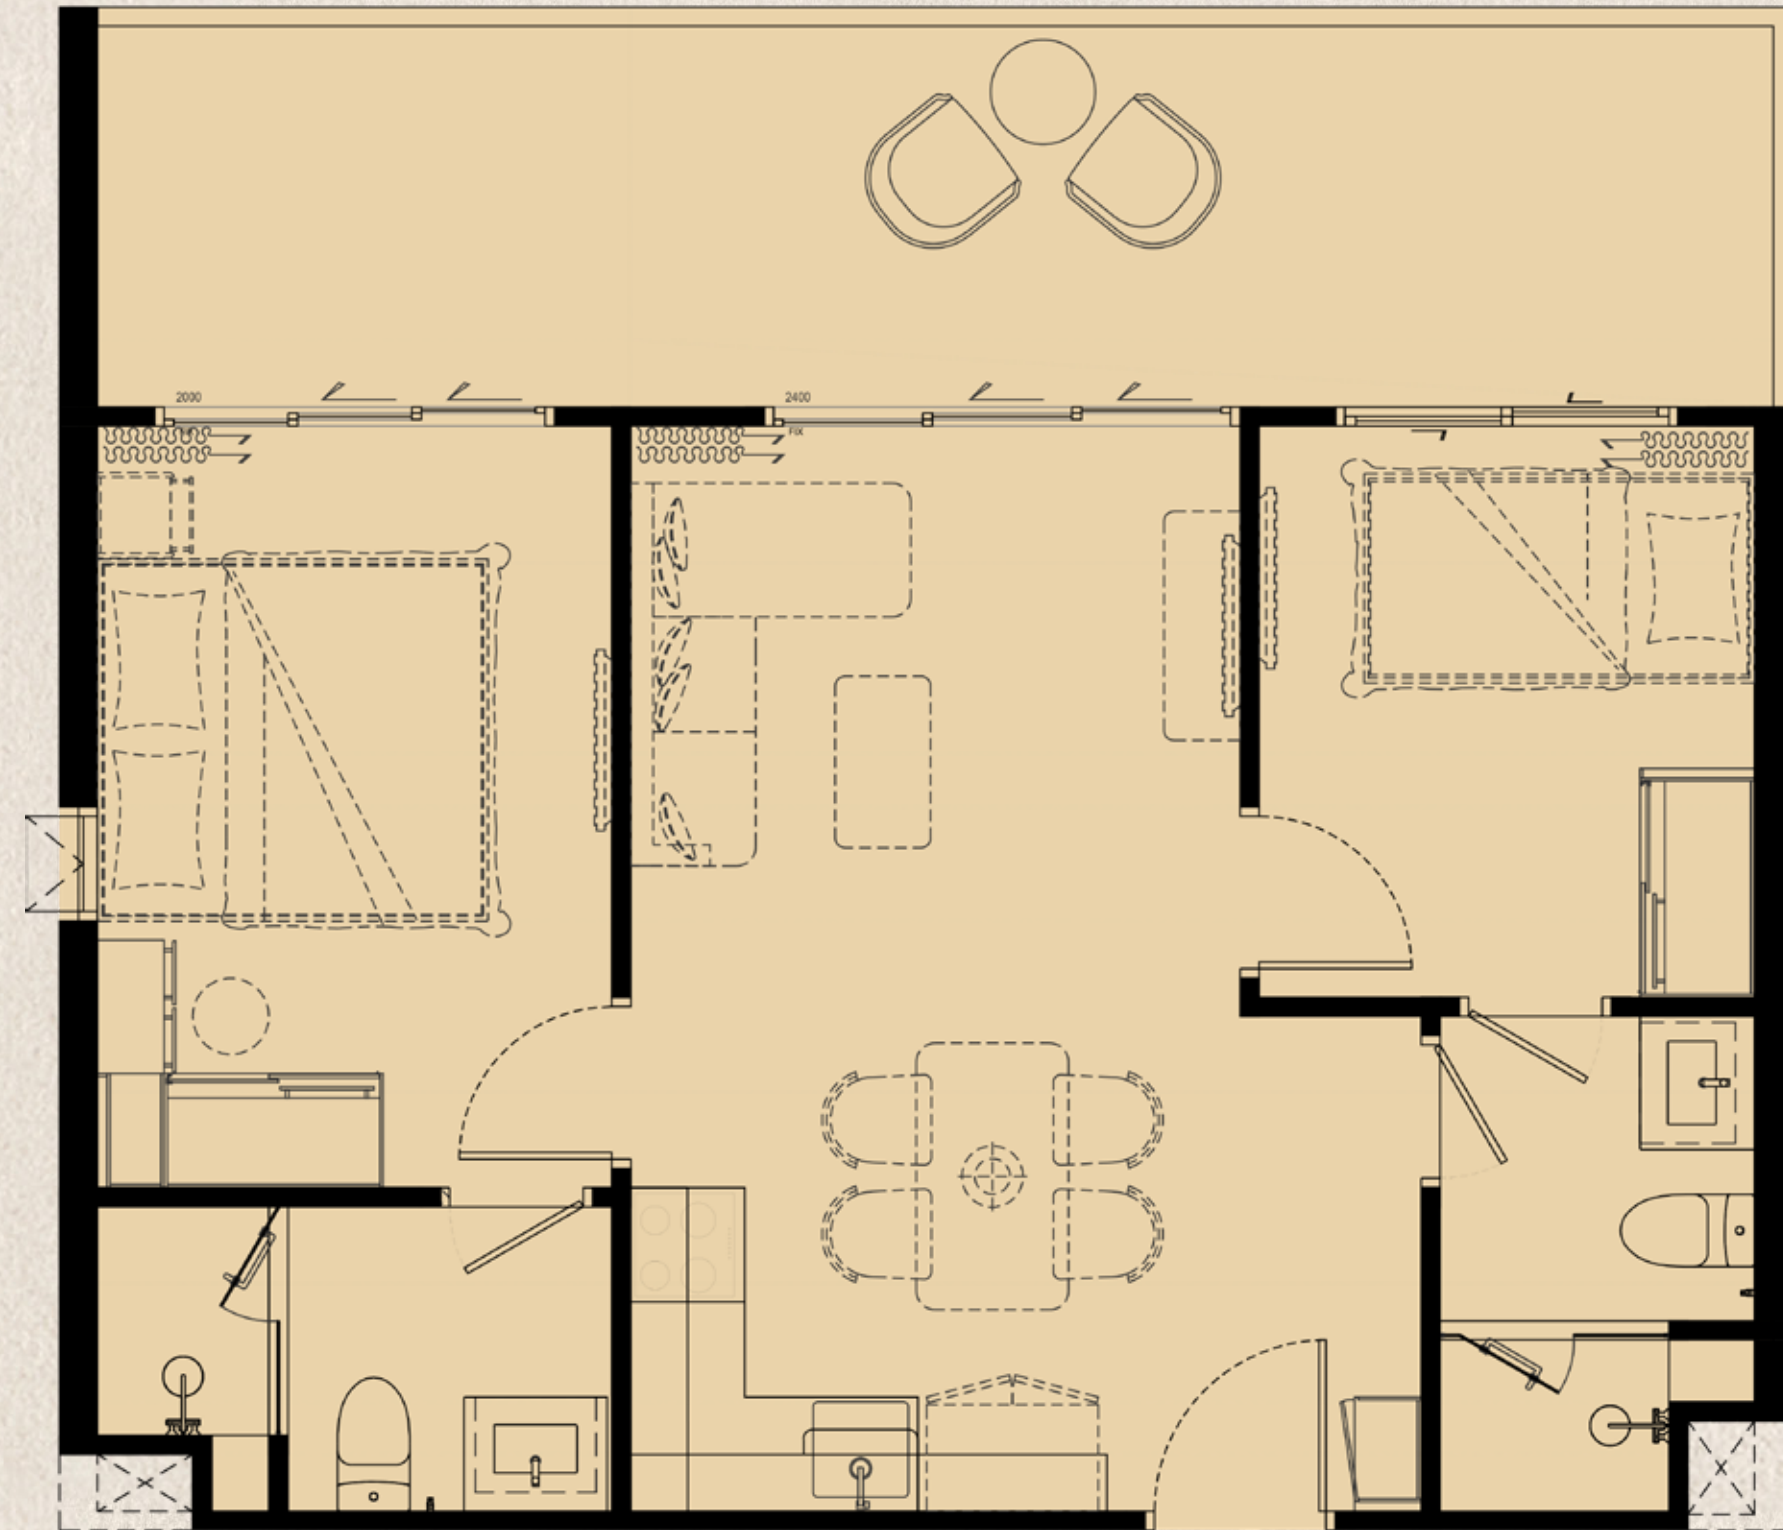

PART OF FREE PACKAGE

biancana

TYPE 2 BMCX
67 SQ.M.

ITEM	QUANTITY
1 BUILT-IN PANTRY (A) SINK (B) ELECTRIC HOB (C) HOOD (D) DISHWASHER	1 PC. 1 PC. 1 PC. 1 PC.
2 BUILT-IN FURNITURE (A) WARDROBE (B) SHOE CABINET (C) DRESSING TABLE (D) DRESSING MIRROR	2 SET 1 SET 1 SET 1 SET
3 OTHERS (A) WATER HEATER (B) AIR CONDITIONING (C) WALLPAPER (D) CURTAIN & SHEER CURTAIN (E) BALONY LOUNGE SET (2 CHAIRS + 1 TABLE)	3 PCS. 3 PCS. 1 SET 1 SET 1 SET