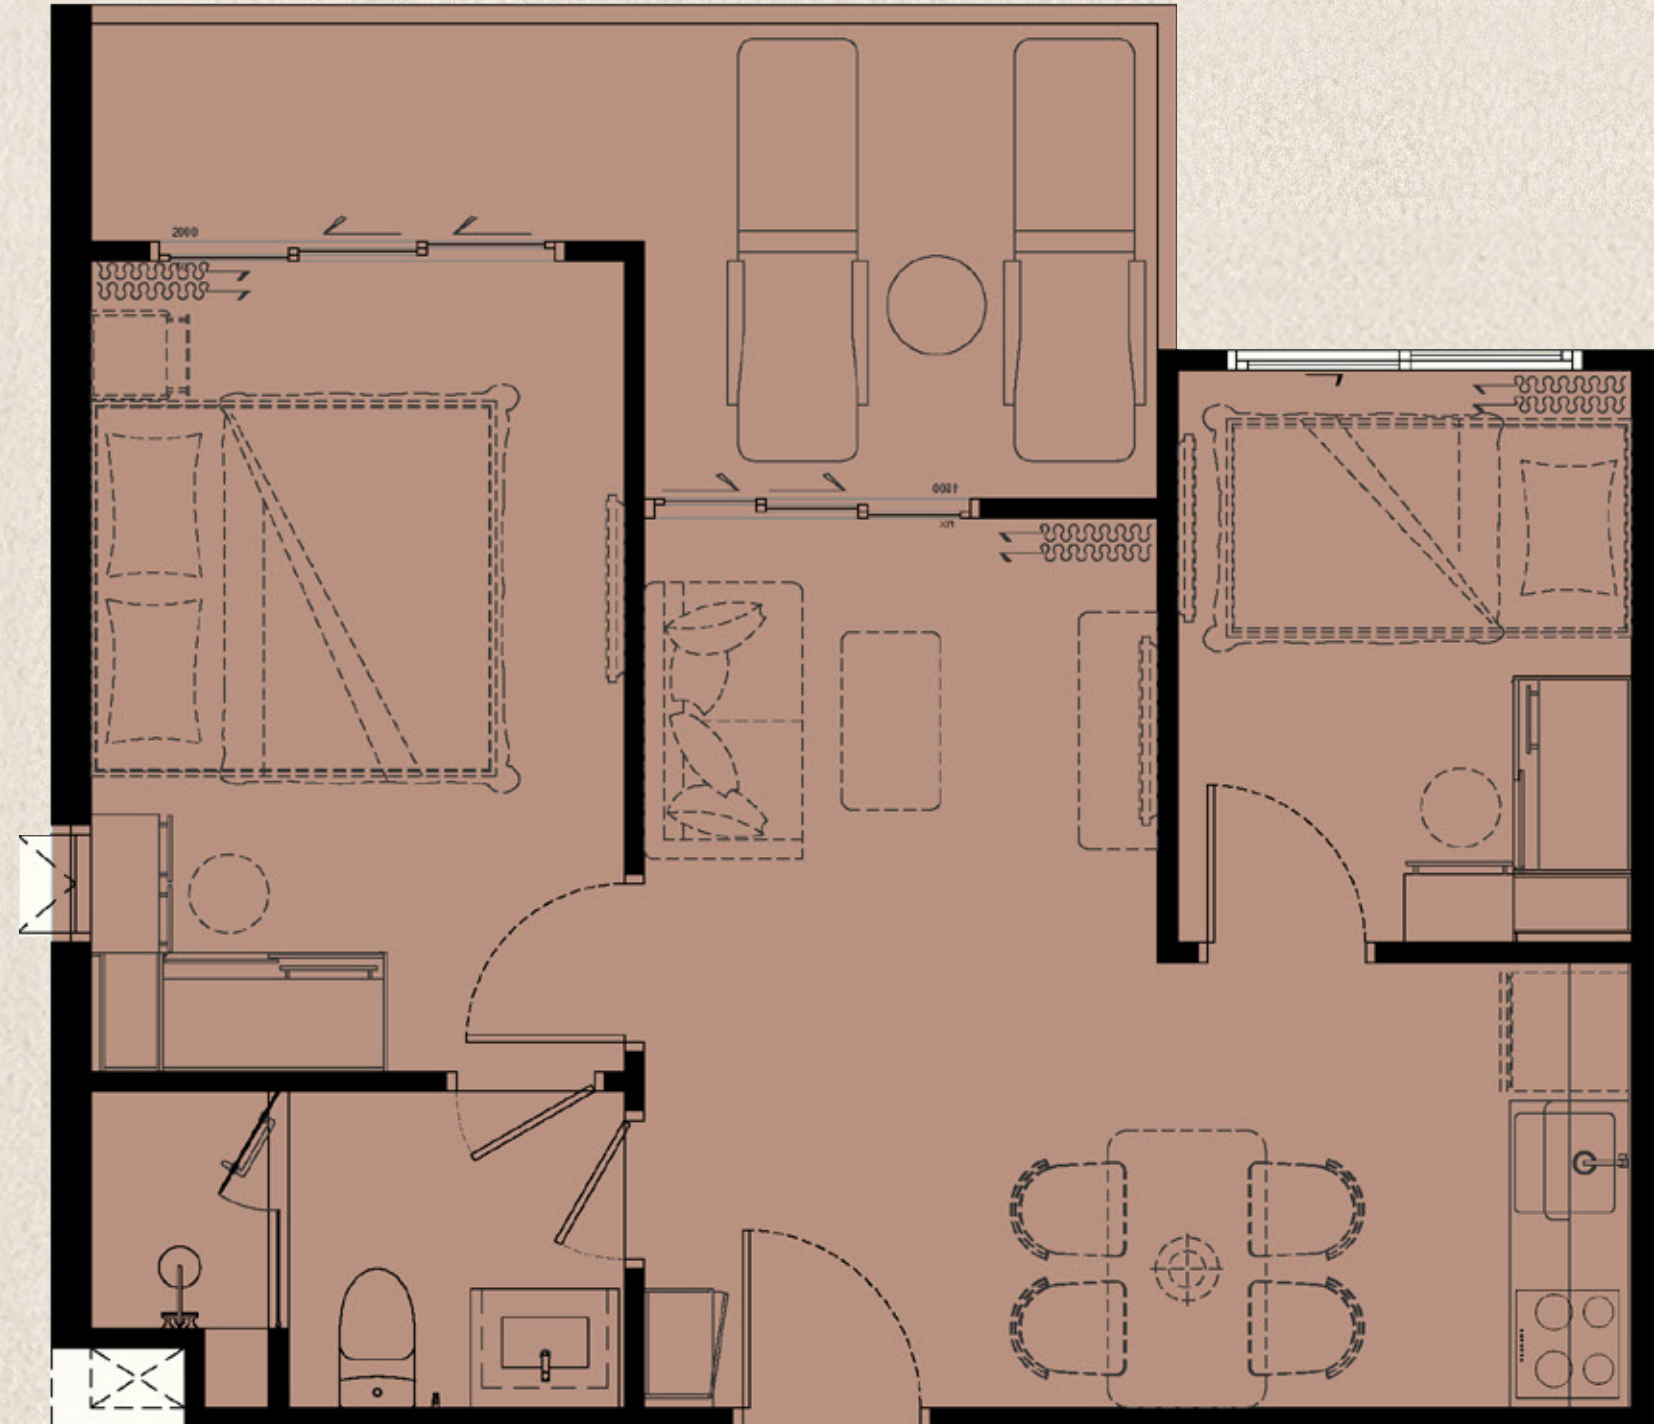

PART OF FREE PACKAGE

biancana

TYPE 1 BPAC
51 SQ.M.

ITEM	QUANTITY
1 BUILT-IN PANTRY (A) SINK (B) ELECTRIC HOB (C) HOOD	1 PC. 1 PC. 1 PC.
2 BUILT-IN FURNITURE (A) WARDROBE (B) SHOE CABINET (C) DRESSING TABLE (D) DRESSING MIRROR	2 SET 1 SET 2 SET 2 SET
3 OTHERS (A) WATER HEATER (B) AIR CONDITIONING (C) WALLPAPER (D) CURTAIN & SHEER CURTAIN (E) SUNBED SET (2 SUNBEDS + 1 TABLE)	2 PCS. 3 PCS. 1 SET 1 SET 1 SET