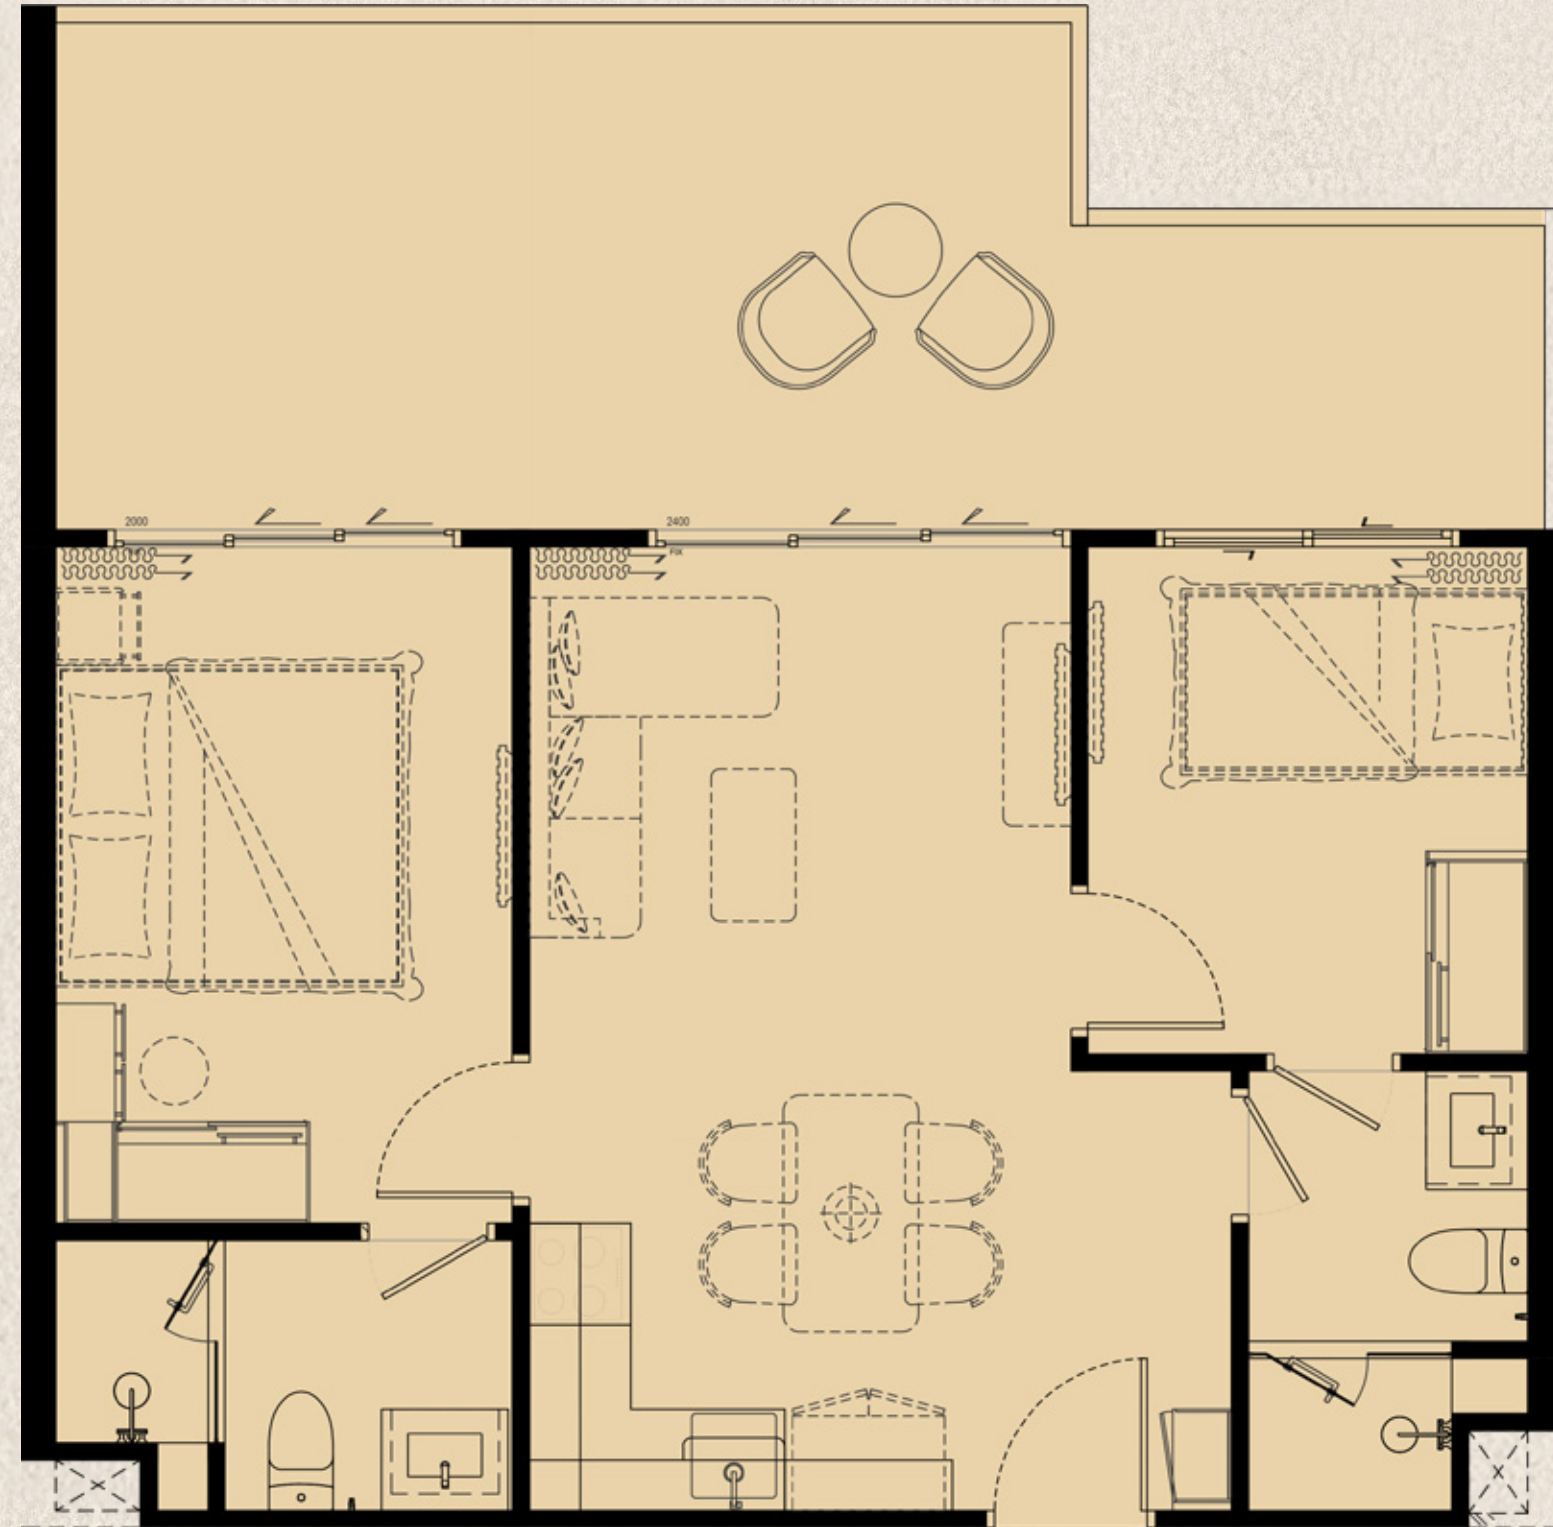

PART OF FREE PACKAGE

biancana

TYPE 2 BMX2
73 SQ.M.

ITEM	QUANTITY
1 BUILT-IN PANTRY (A) SINK (B) ELECTRIC HOB (C) HOOD (D) DISHWASHER	1 PC. 1 PC. 1 PC. 1 PC.
2 BUILT-IN FURNITURE (A) WARDROBE (B) SHOE CABINET (C) DRESSING TABLE (D) DRESSING MIRROR	2 SET 1 SET 1 SET 1 SET
3 OTHERS (A) WATER HEATER (B) AIR CONDITIONING (C) WALLPAPER (D) CURTAIN & SHEER CURTAIN (E) BALONY LOUNGE SET (2 CHAIRS + 1 TABLE)	3 PCS. 3 PCS. 1 SET 1 SET 1 SET