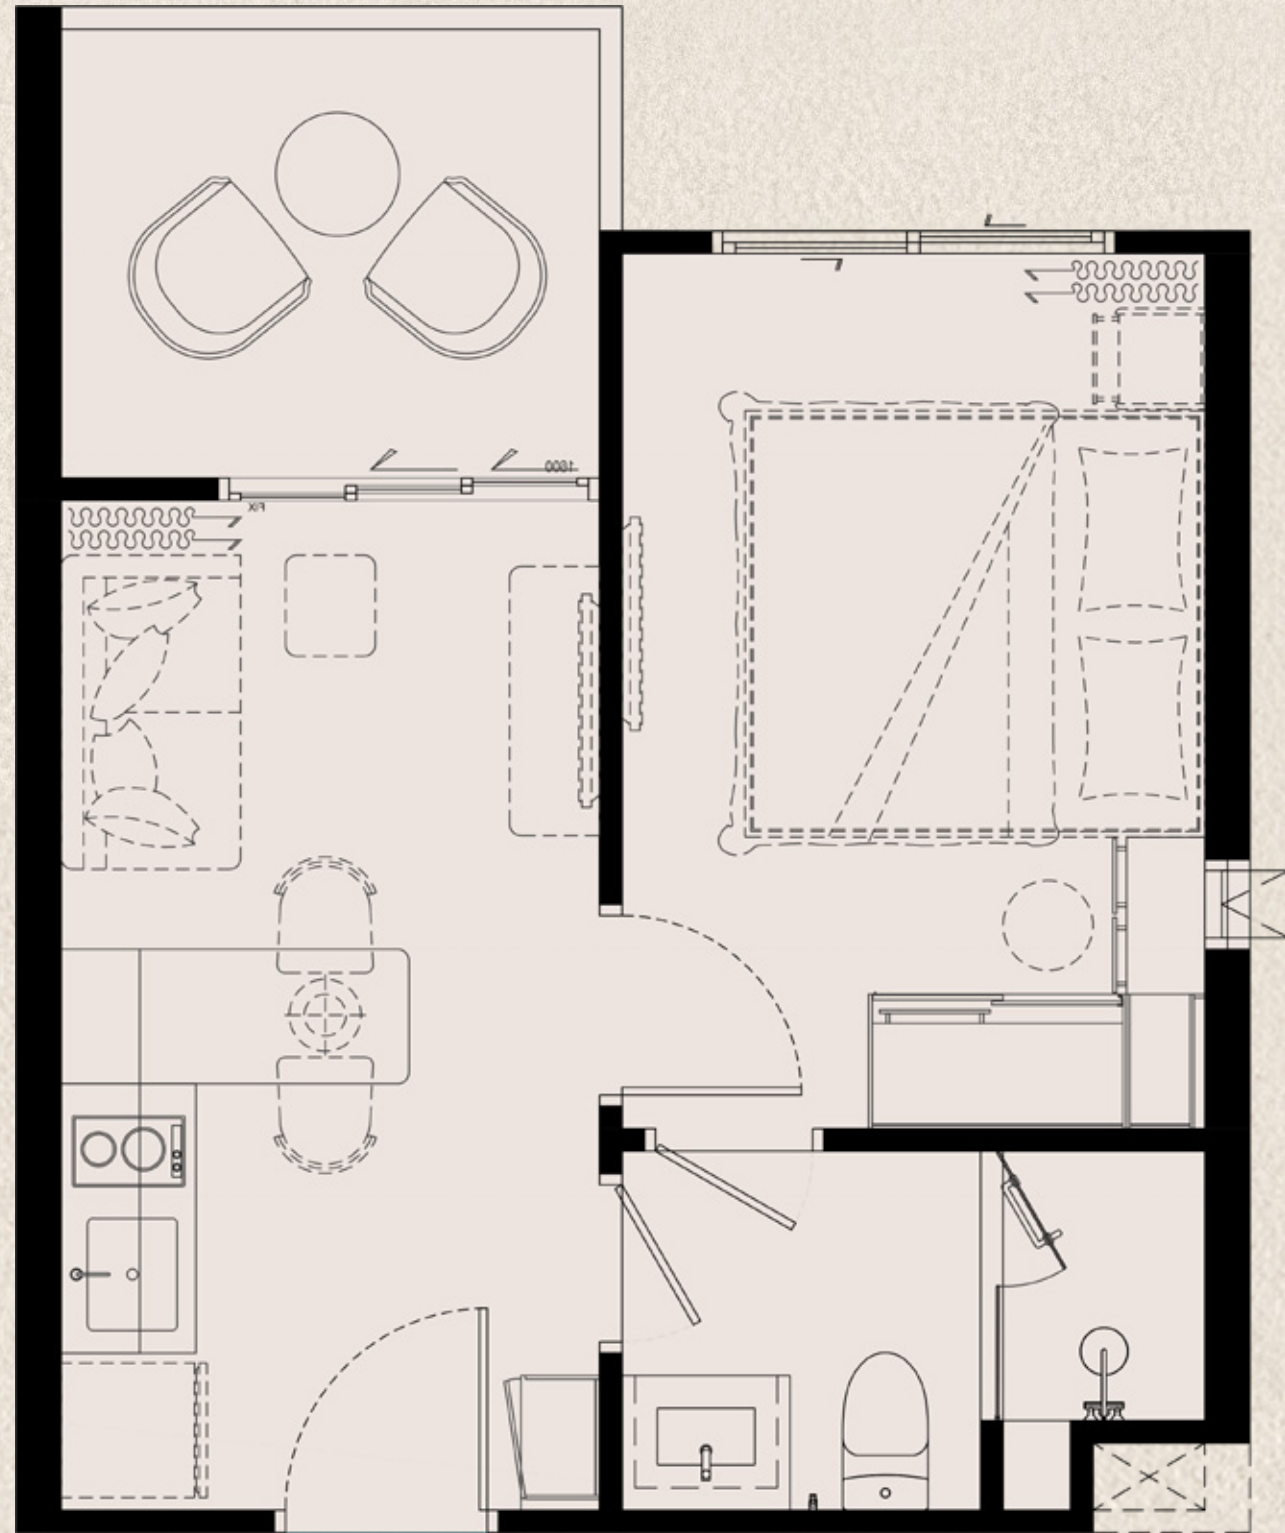

PART OF FREE PACKAGE

biancana

TYPE 1 BMC2 (M)
31 SQ.M.

ITEM	QUANTITY
1 BUILT-IN PANTRY (A) SINK (B) ELECTRIC HOB (C) HOOD	1 PC. 1 PC. 1 PC.
2 BUILT-IN FURNITURE (A) WARDROBE (B) SHOE CABINET (C) DRESSING TABLE (D) DRESSING MIRROR	1 SET 1 SET 1 SET 1 SET
3 OTHERS (A) WATER HEATER (B) AIR CONDITIONING (C) WALLPAPER (D) CURTAIN & SHEER CURTAIN (E) BALONY LOUNGE SET (2 CHAIRS + 1 TABLE)	2 PCS. 2 PCS. 1 SET 1 SET 1 SET