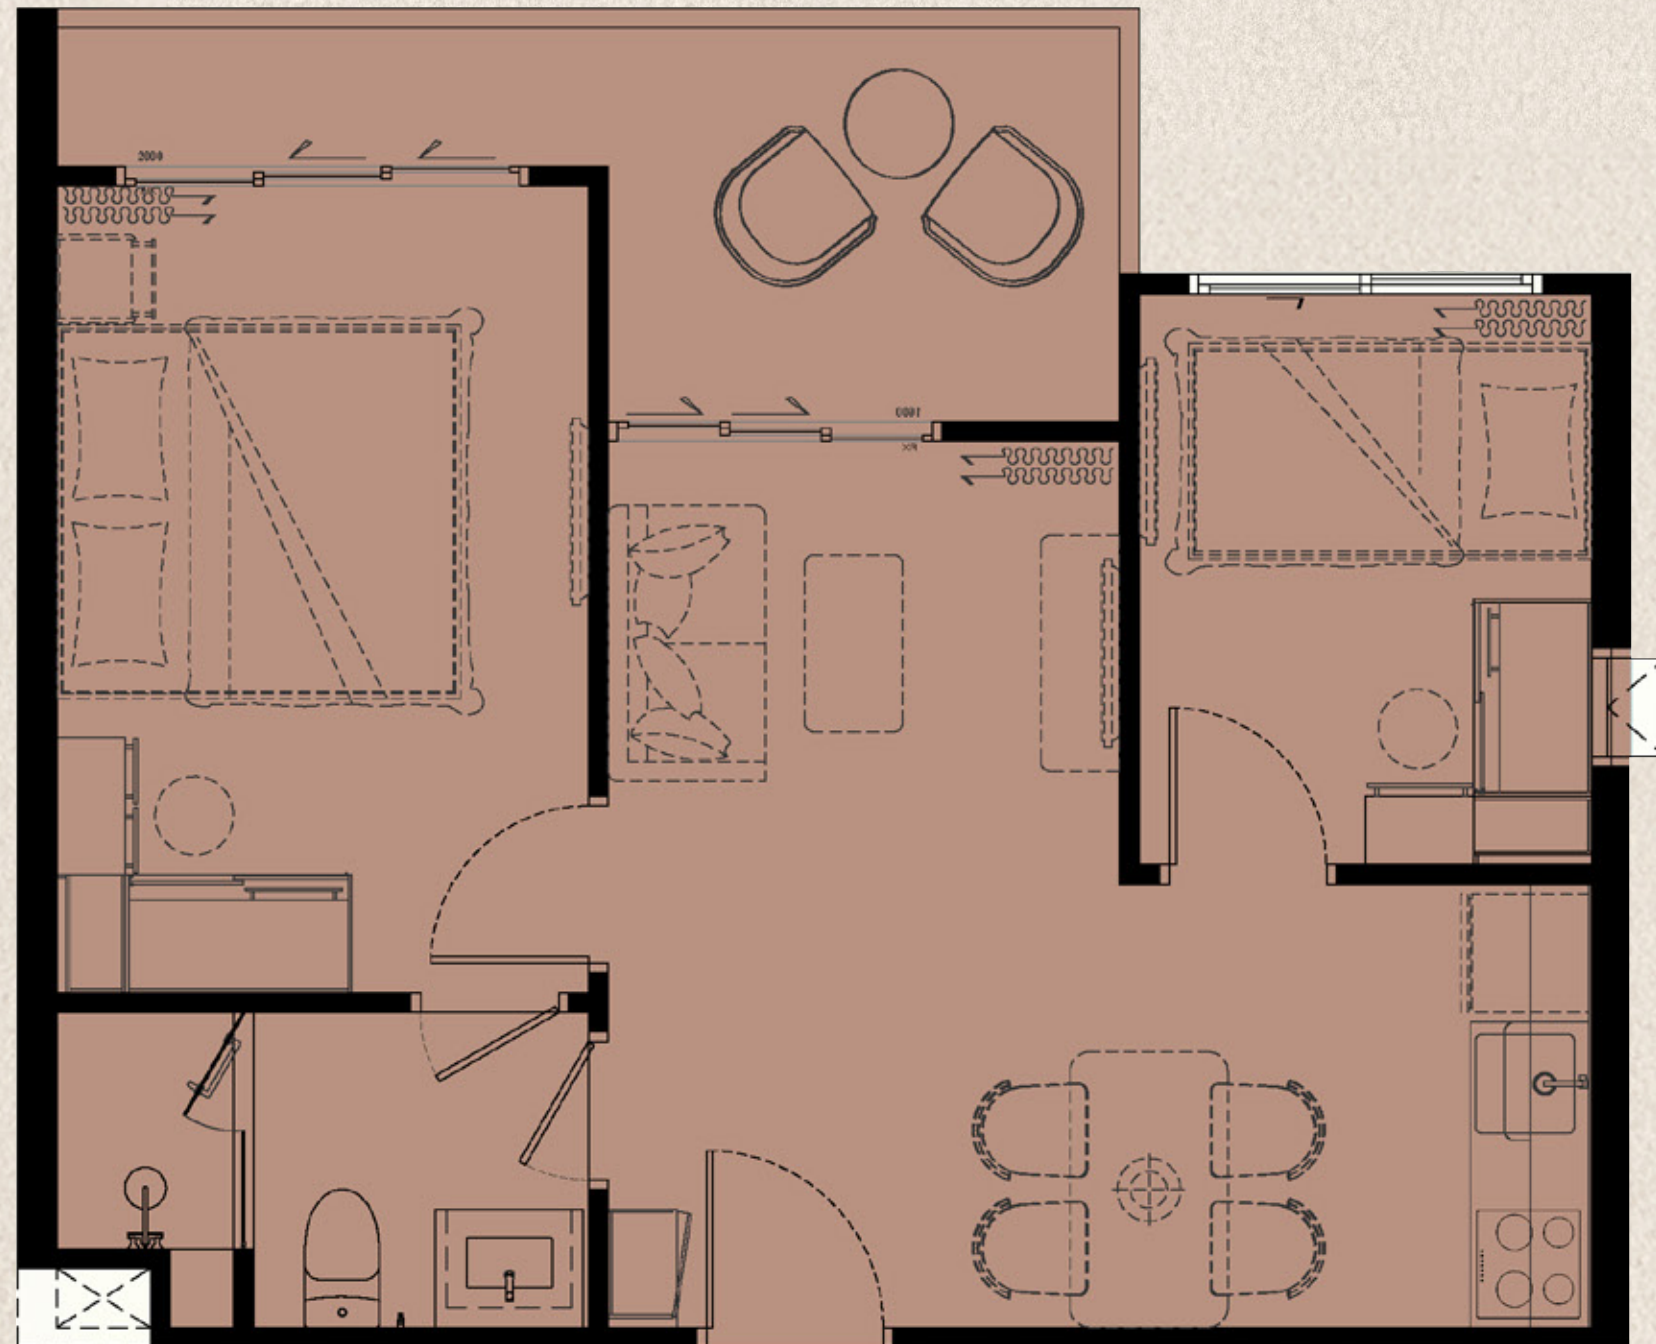

PART OF FREE PACKAGE

biancana

TYPE 1 BPC
49 SQ.M.

ITEM		QUANTITY
1	BUILT-IN PANTRY (A) SINK (B) ELECTRIC HOB (C) HOOD	1 PC. 1 PC. 1 PC.
2	BUILT-IN FURNITURE (A) WARDROBE (B) SHOE CABINET (C) DRESSING TABLE (D) DRESSING MIRROR	2 SET 1 SET 2 SET 2 SET
3	OTHERS (A) WATER HEATER (B) AIR CONDITIONING (C) WALLPAPER (D) CURTAIN & SHEER CURTAIN (E) BALONY LOUNGE SET (2 CHAIR + 1 TABLE)	2 PCS. 3 PCS. 1 SET 1 SET 1 SET