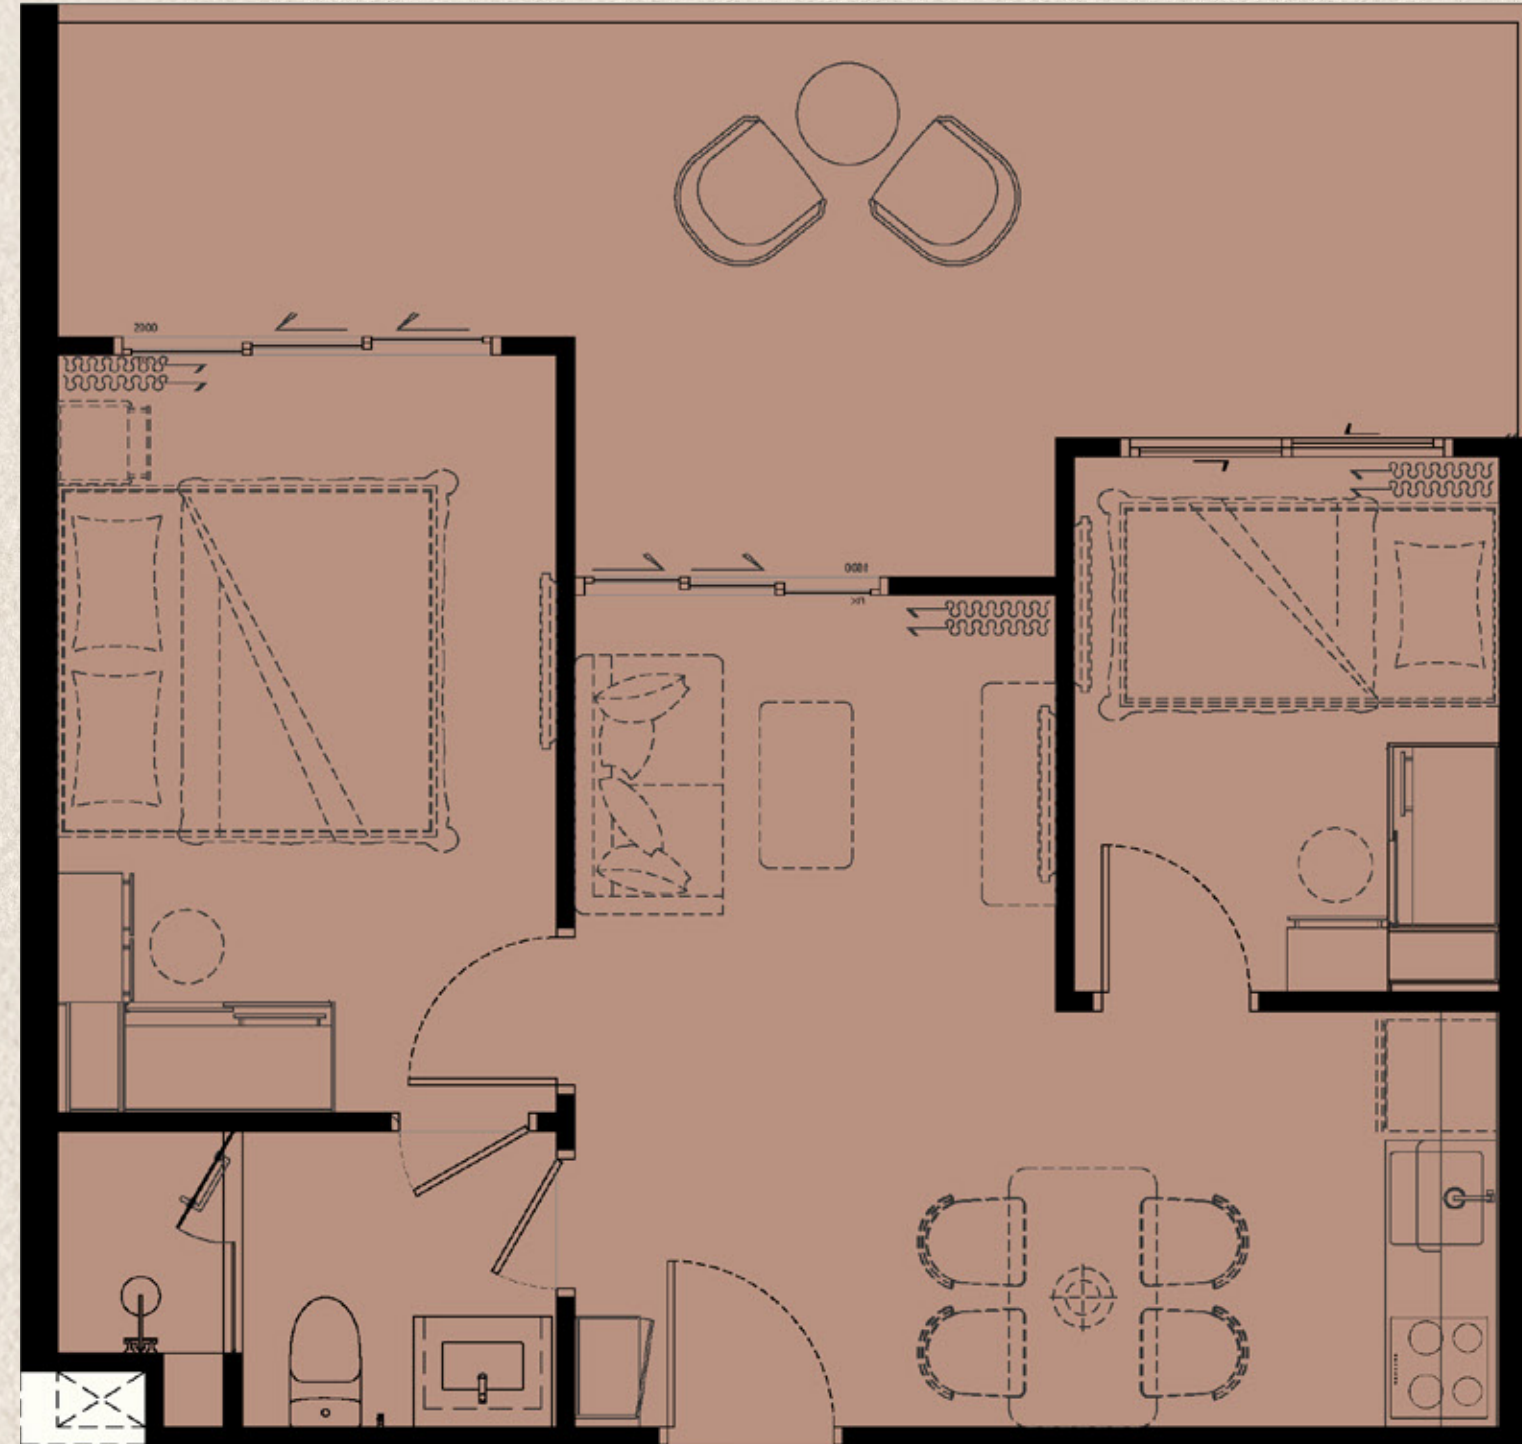

PART OF FREE PACKAGE

biancana

TYPE 1 BPX1
62 SQ.M.

	ITEM	QUANTITY
1	BUILT-IN PANTRY (A) SINK (B) ELECTRIC HOB (C) HOOD	1 PC. 1 PC. 1 PC.
2	BUILT-IN FURNITURE (A) WARDROBE (B) SHOE CABINET (C) DRESSING TABLE (D) DRESSING MIRROR	2 SET 1 SET 2 SET 2 SET
3	OTHERS (A) WATER HEATER (B) AIR CONDITIONING (C) WALLPAPER (D) CURTAIN & SHEER CURTAIN (E) BALONY LOUNGE SET (2 CHAIRS + 1 TABLE)	2 PCS. 3 PCS. 1 SET 1 SET 1 SET