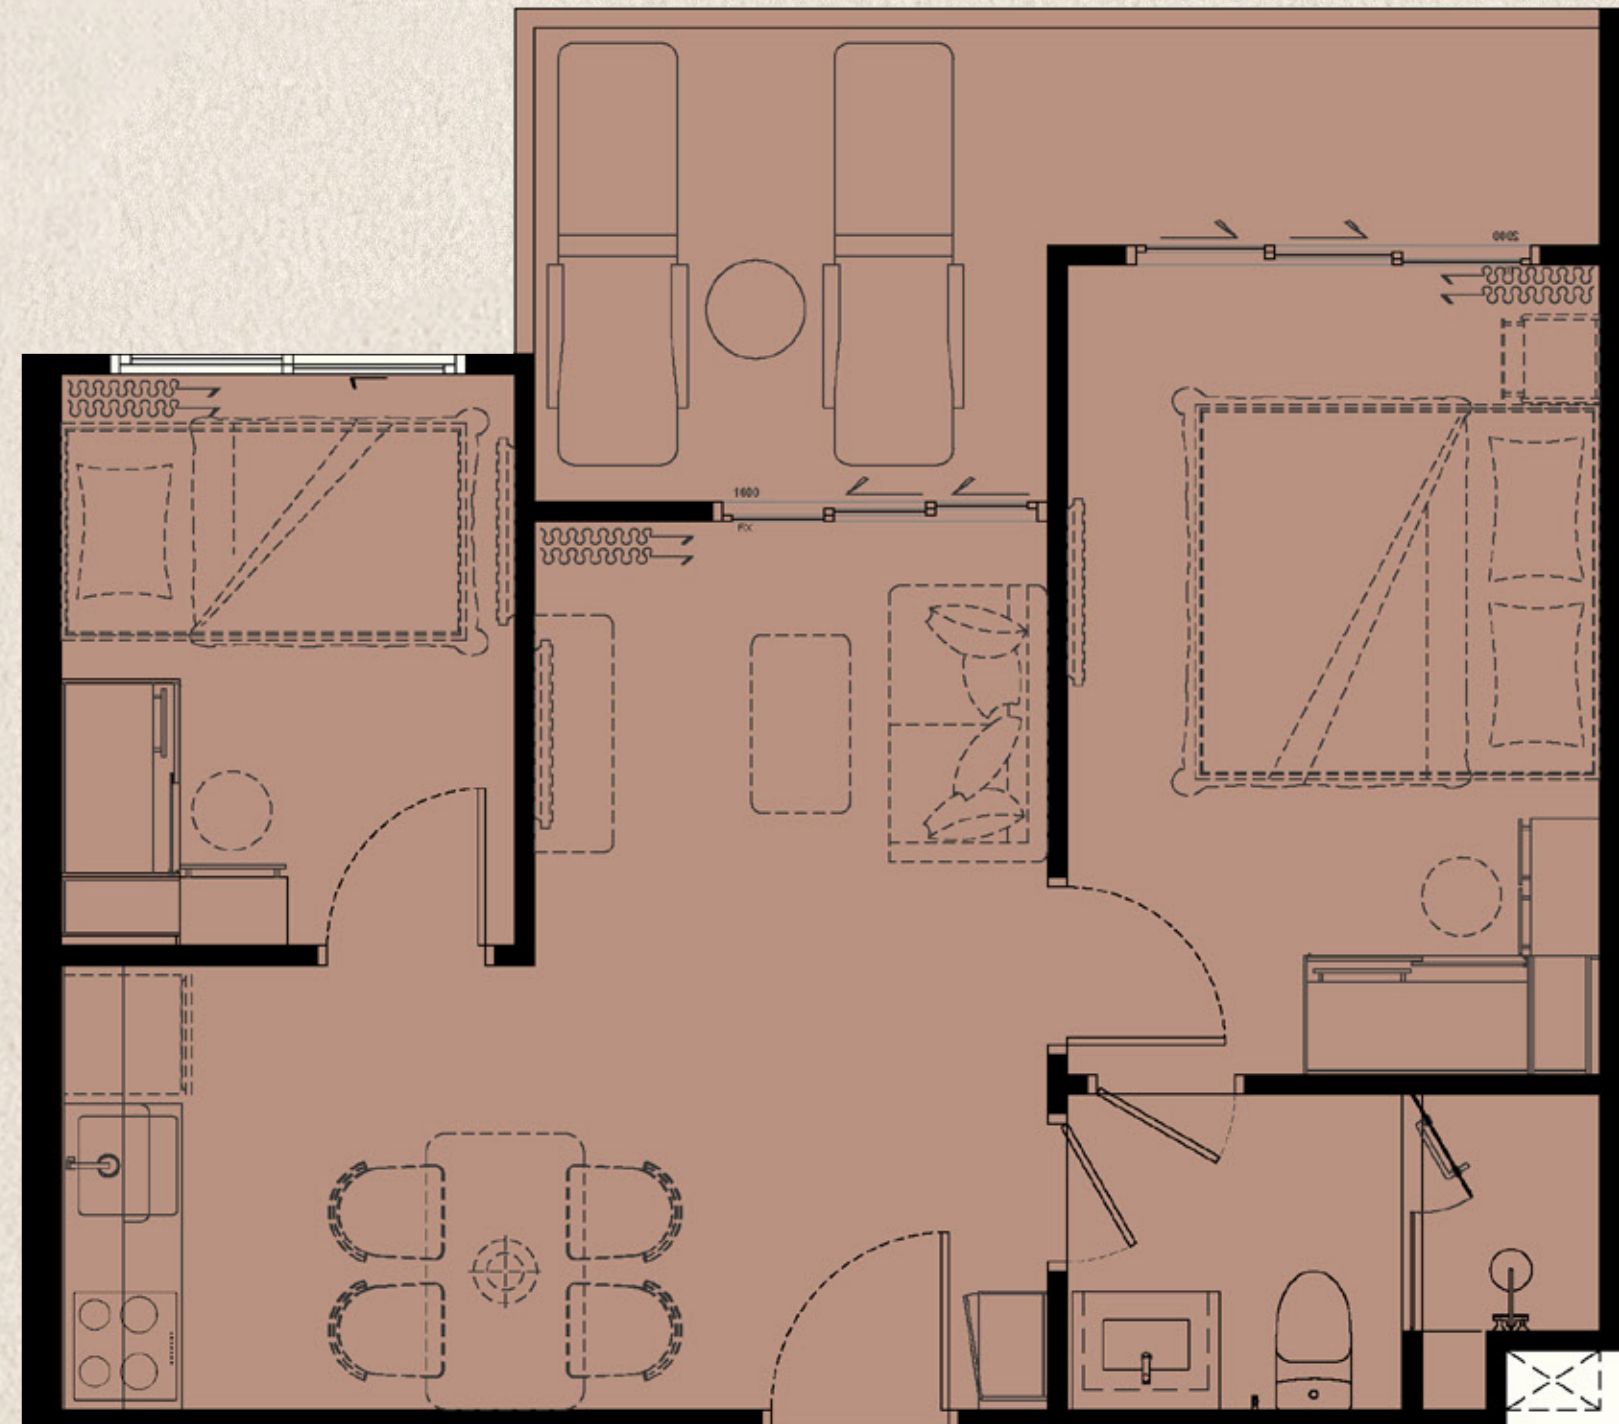

PART OF FREE PACKAGE

biancana

TYPE 1 BPA (M)
51 SQ.M.

	ITEM	QUANTITY
1	BUILT-IN PANTRY (A) SINK (B) ELECTRIC HOB (C) HOOD	1 PC. 1 PC. 1 PC.
2	BUILT-IN FURNITURE (A) WARDROBE (B) SHOE CABINET (C) DRESSING TABLE (D) DRESSING MIRROR	2 SET 1 SET 2 SET 2 SET
3	OTHERS (A) WATER HEATER (B) AIR CONDITIONING (C) WALLPAPER (D) CURTAIN & SHEER CURTAIN (E) SUNBED SET (2 SUNBEDS + 1 TABLE)	2 PCS. 3 PCS. 1 SET 1 SET 1 SET