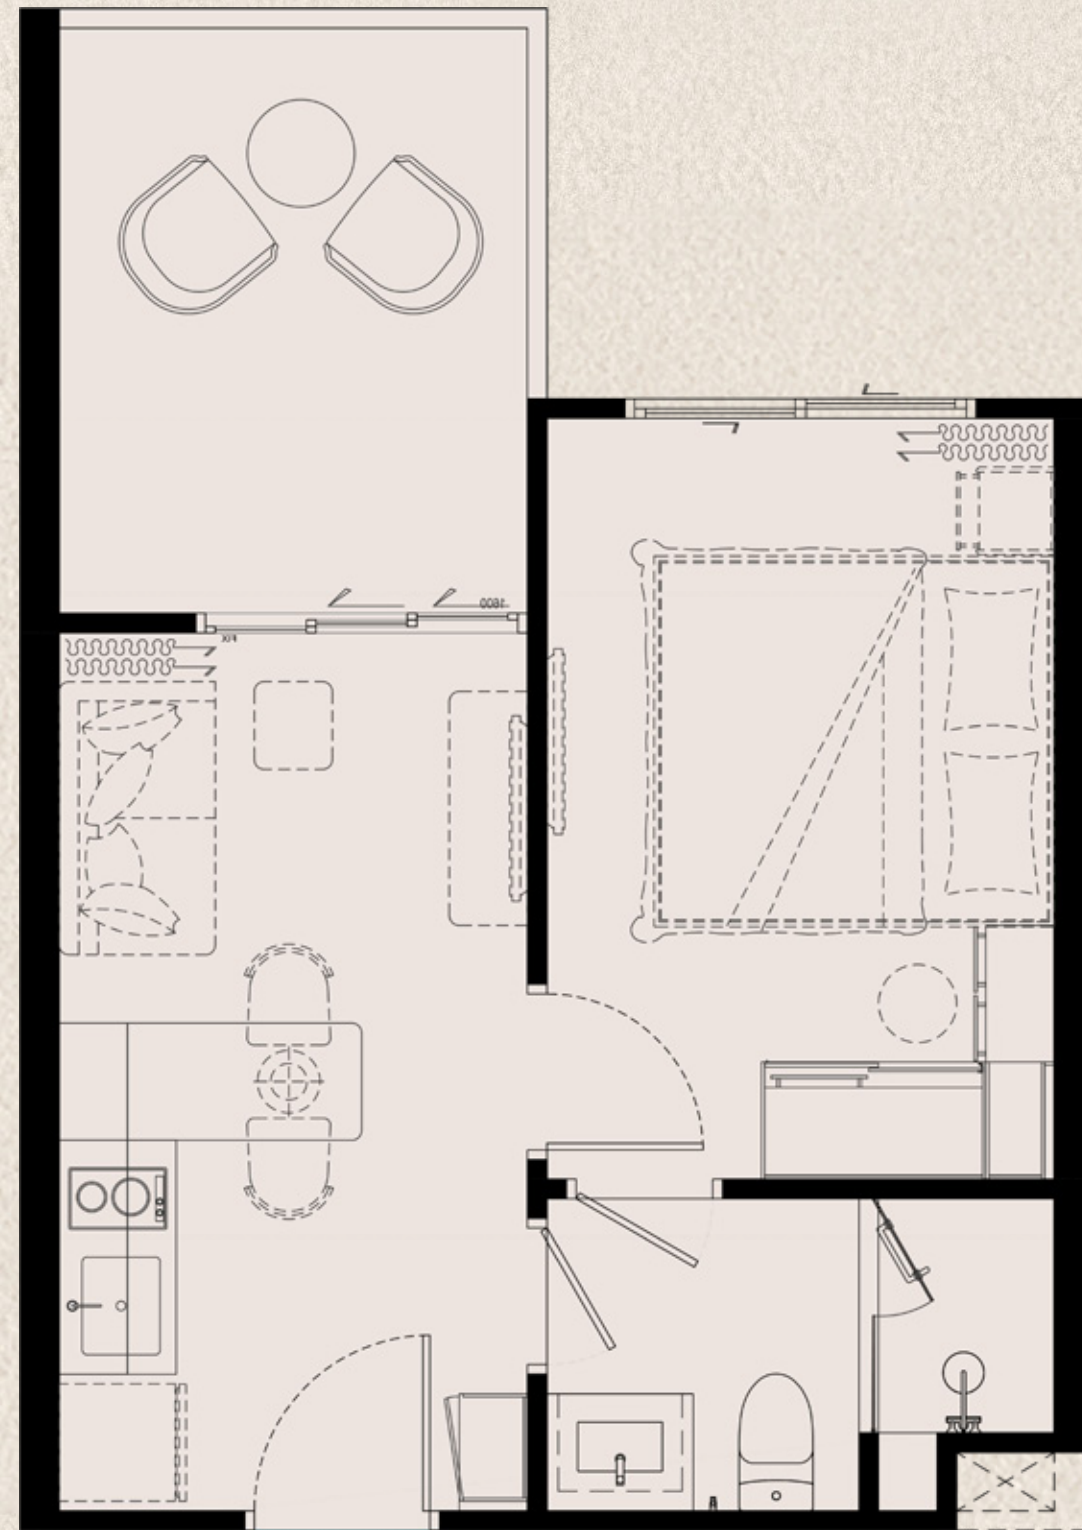

PART OF FREE PACKAGE

biancana

TYPE 1 BMX (M)
33 SQ.M.

ITEM	QUANTITY
1 BUILT-IN PANTRY (A) SINK (B) ELECTRIC HOB (C) HOOD	1 PC. 1 PC. 1 PC.
2 BUILT-IN FURNITURE (A) WARDROBE (B) SHOE CABINET (C) DRESSING TABLE (D) DRESSING MIRROR	1 SET 1 SET 1 SET 1 SET
3 OTHERS (A) WATER HEATER (B) AIR CONDITIONING (C) WALLPAPER (D) CURTAIN & SHEER CURTAIN (E) BALONY LOUNGE SET (2 CHAIRS + 1 TABLE)	2 PCS. 2 PCS. 1 SET 1 SET 1 SET