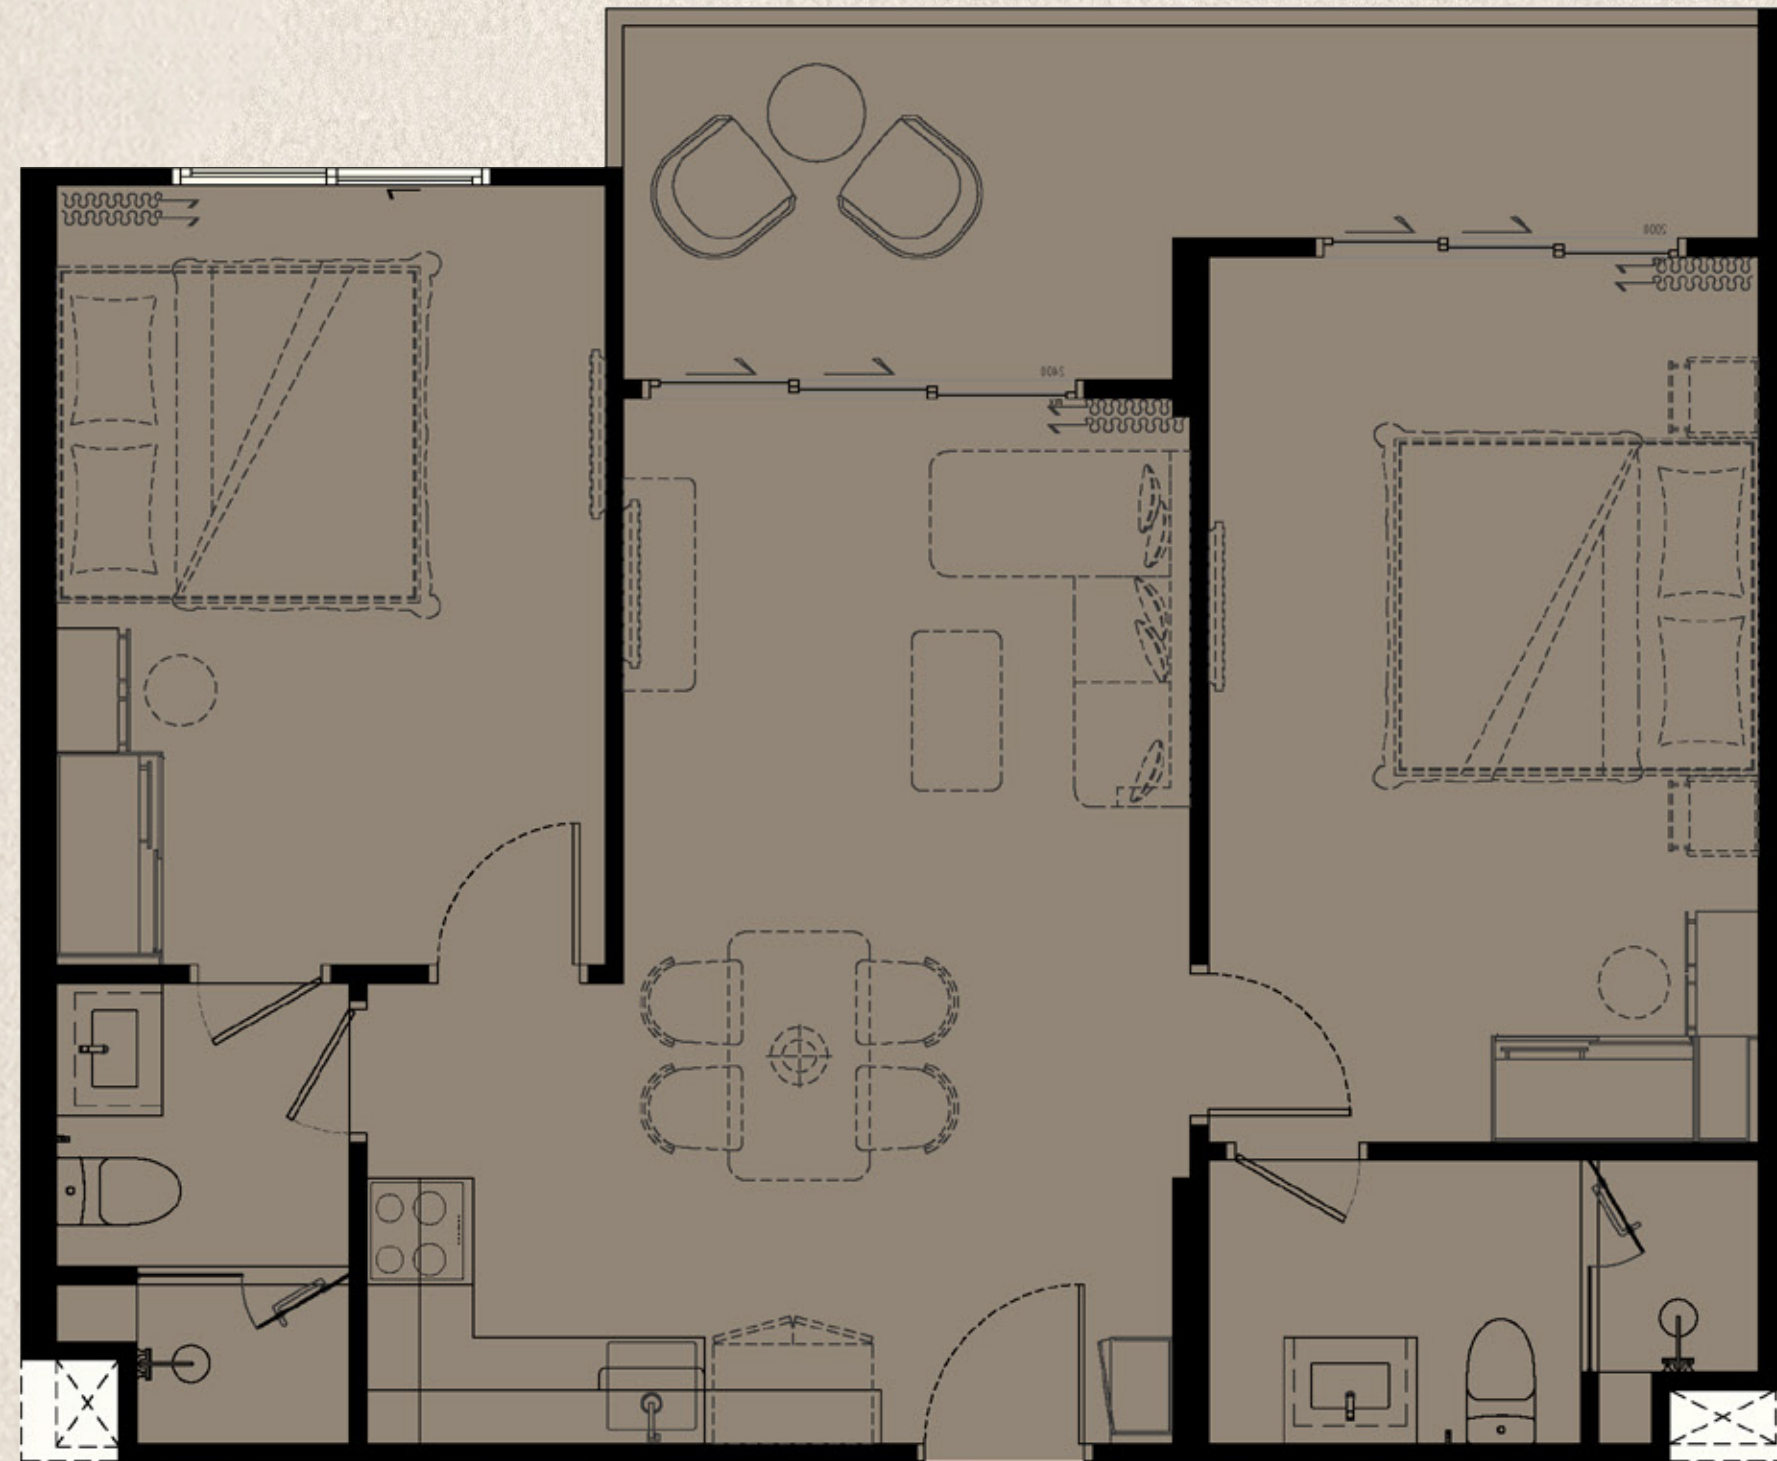

PART OF FREE PACKAGE

biancana

TYPE 2 BL (M)
75 SQ.M.

	ITEM	QUANTITY
1	BUILT-IN PANTRY (A) SINK (B) ELECTRIC HOB (C) HOOD (D) DISHWASHER	1 PC. 1 PC. 1 PC. 1 PC.
2	BUILT-IN FURNITURE (A) WARDROBE (B) SHOE CABINET (C) DRESSING TABLE (D) DRESSING MIRROR	2 SET 1 SET 2 SET 2 SET
3	OTHERS (A) WATER HEATER (B) AIR CONDITIONING (C) WALLPAPER (D) CURTAIN & SHEER CURTAIN (E) BALONY LOUNGE SET (2 CHAIRS + 1 TABLE)	3 PCS. 3 PCS. 1 SET 1 SET 1 SET