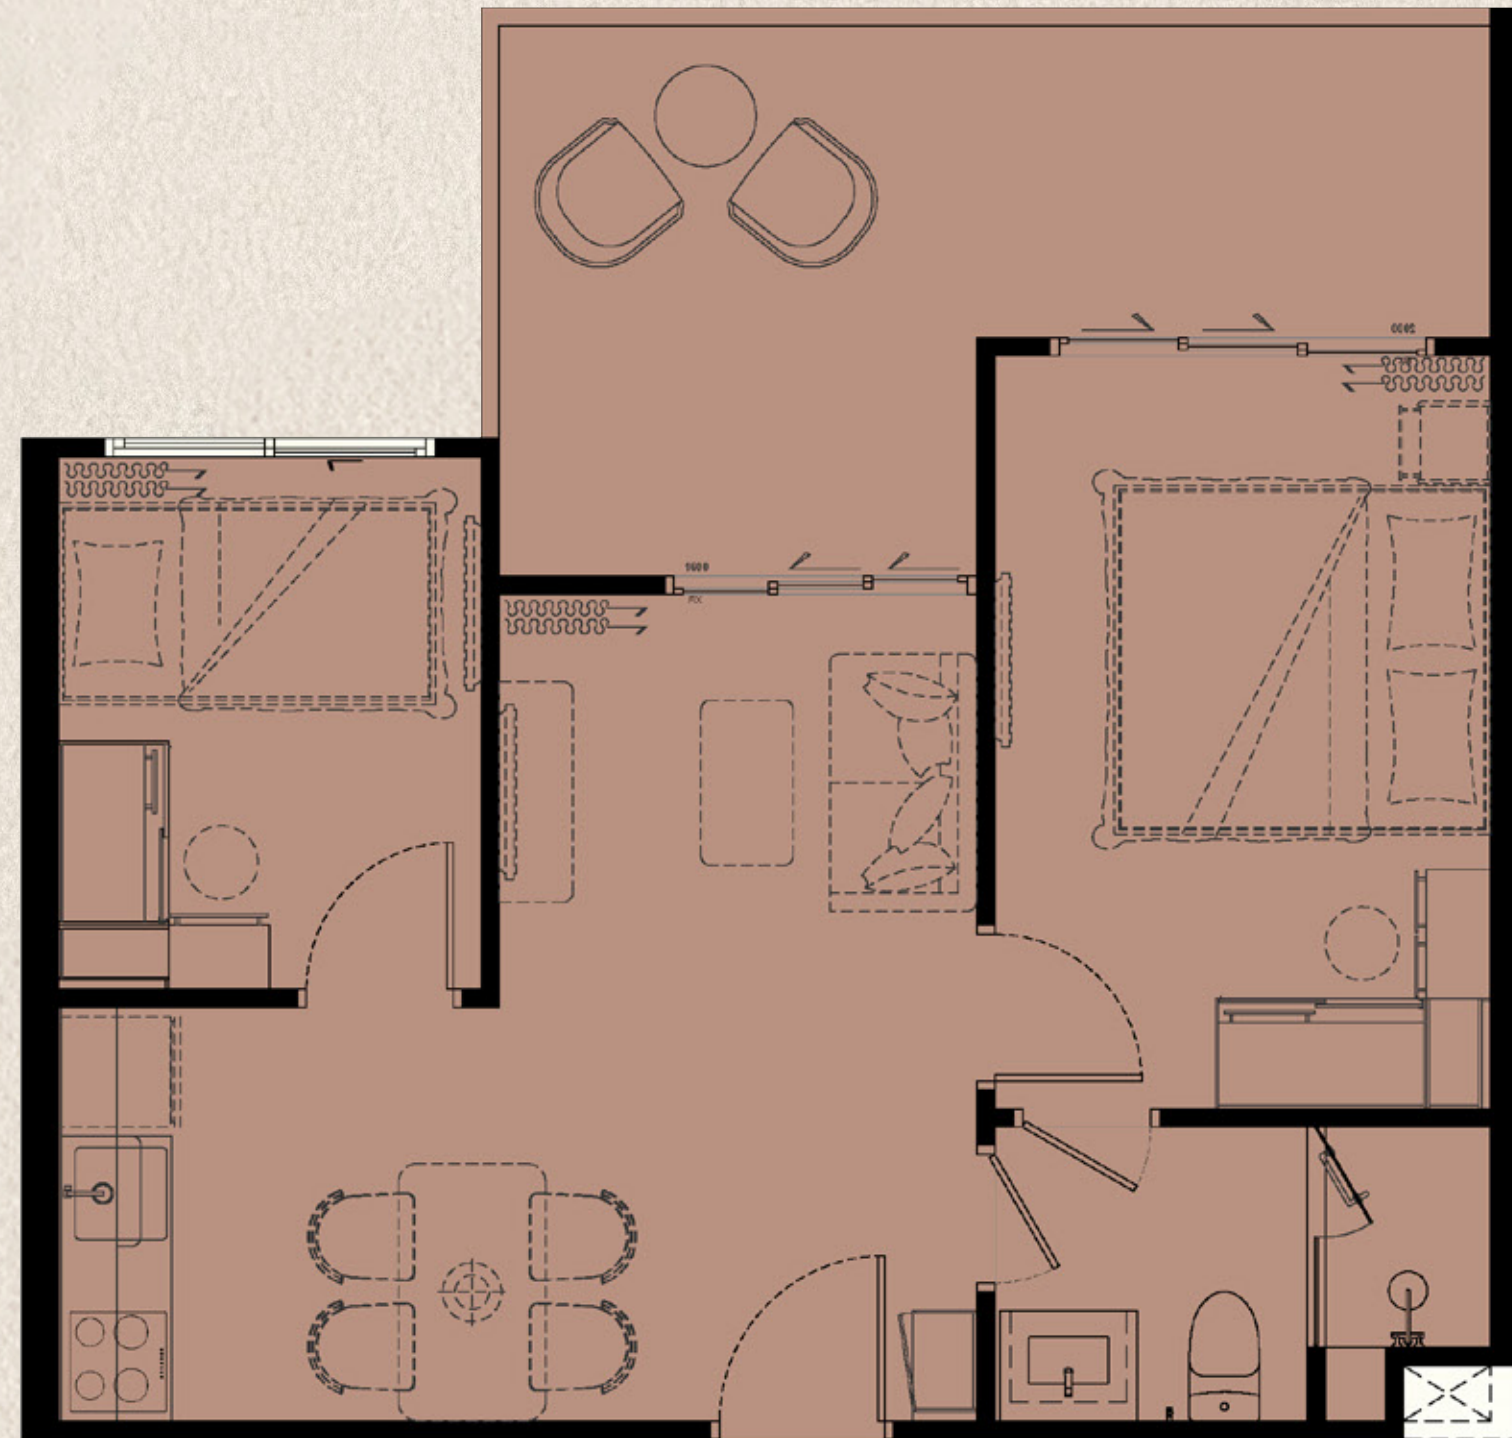

PART OF FREE PACKAGE

biancana

TYPE 1 BPX (M)
54 SQ.M.

	ITEM	QUANTITY
1	BUILT-IN PANTRY (A) SINK (B) ELECTRIC HOB (C) HOOD	1 PC. 1 PC. 1 PC.
2	BUILT-IN FURNITURE (A) WARDROBE (B) SHOE CABINET (C) DRESSING TABLE (D) DRESSING MIRROR	2 SET 1 SET 2 SET 2 SET
3	OTHERS (A) WATER HEATER (B) AIR CONDITIONING (C) WALLPAPER (D) CURTAIN & SHEER CURTAIN (E) BALONY LOUNGE SET (2 CHAIRS + 1 TABLE)	2 PCS. 3 PCS. 1 SET 1 SET 1 SET