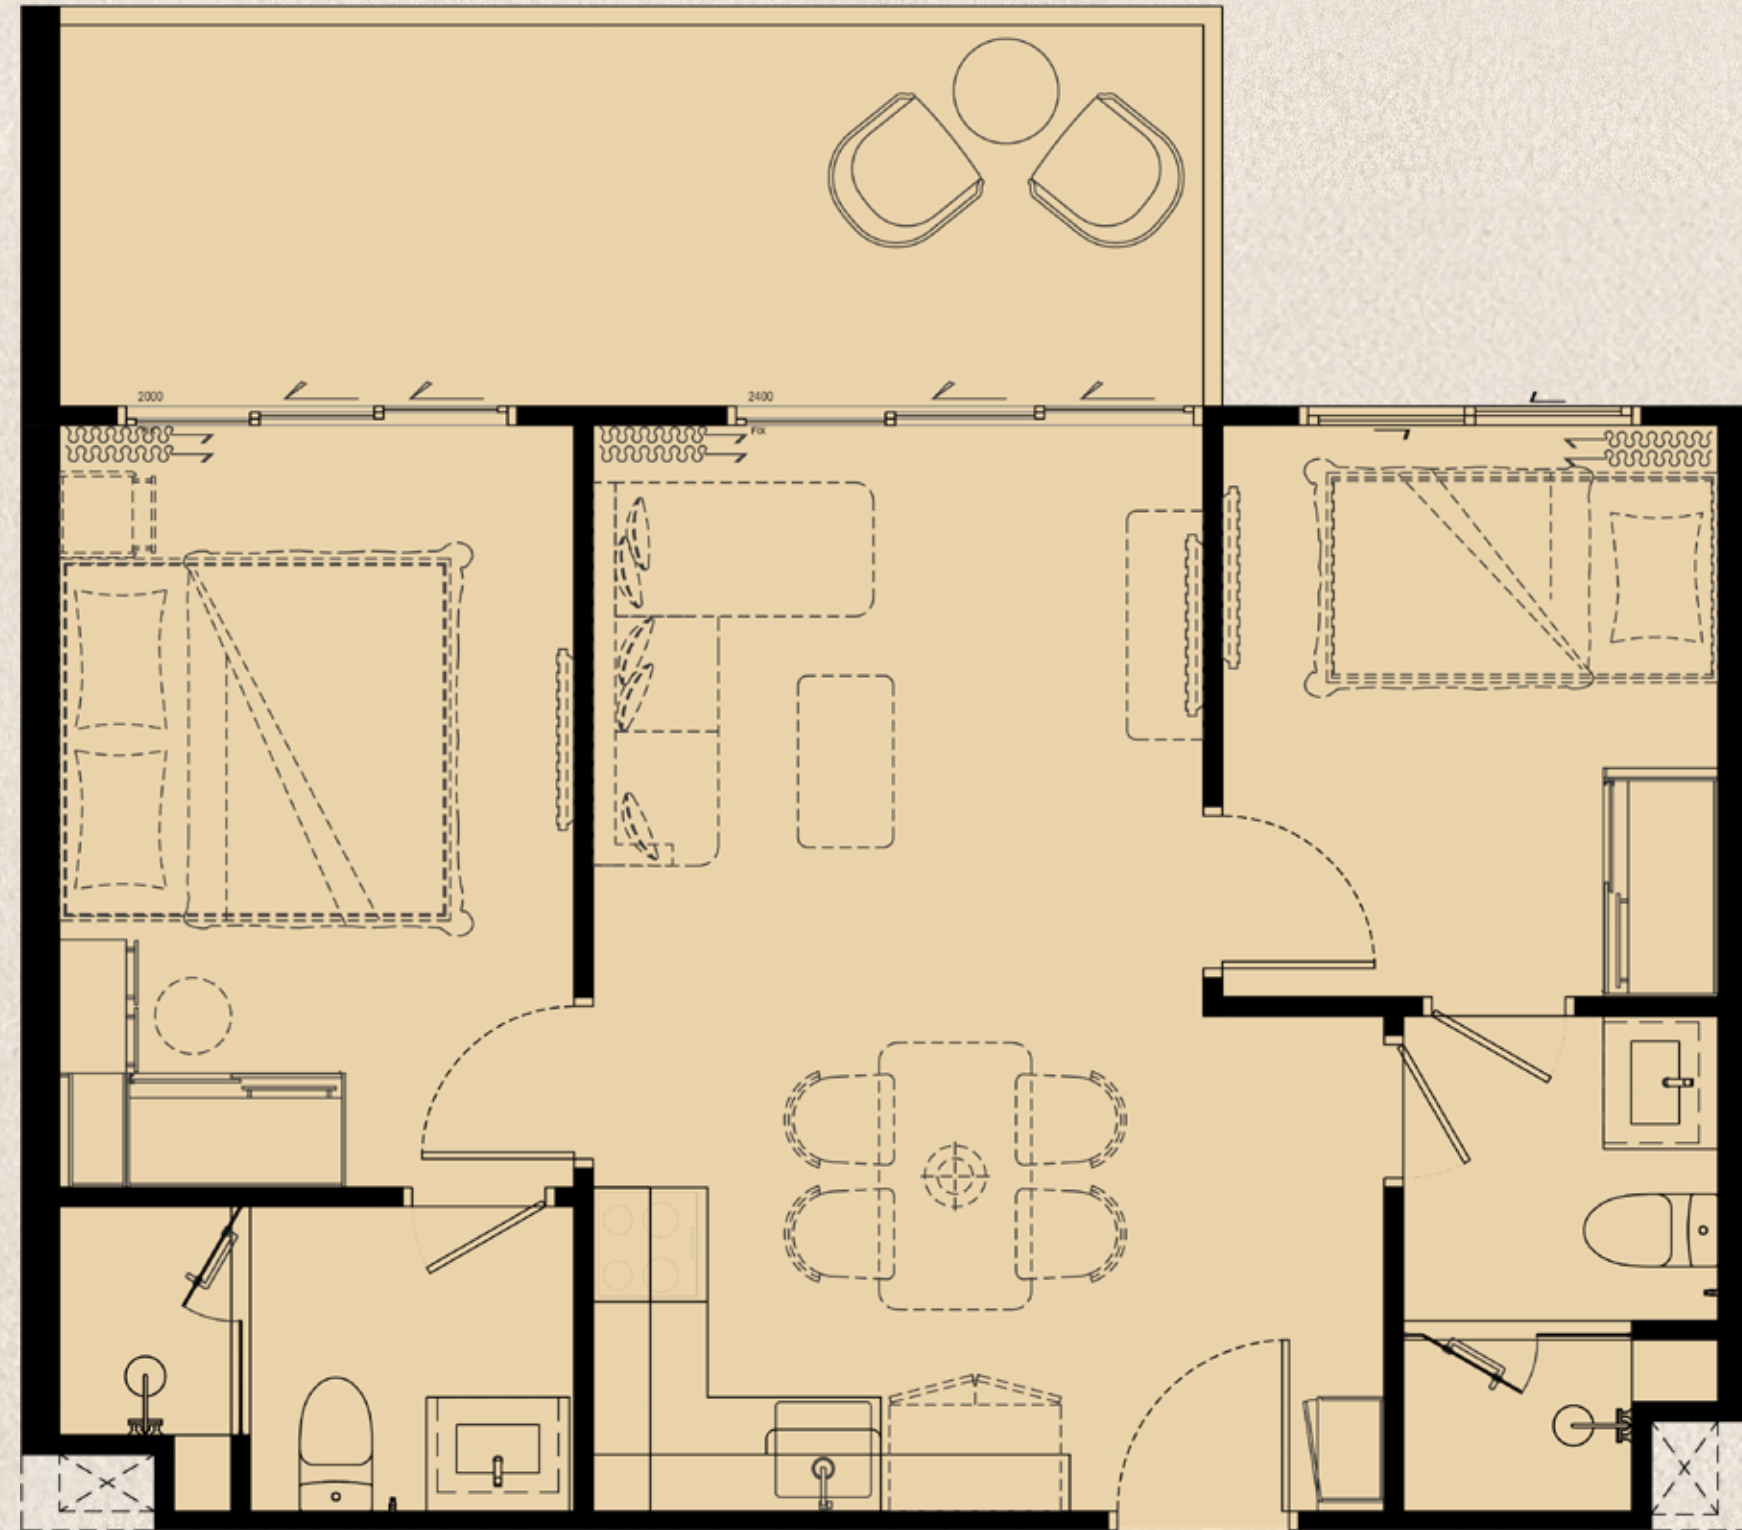

PART OF FREE PACKAGE

biancana

TYPE 2 BM
62 SQ.M.

ITEM	QUANTITY
1 BUILT-IN PANTRY (A) SINK (B) ELECTRIC HOB (C) HOOD (D) DISHWASHER	1 PC. 1 PC. 1 PC. 1 PC.
2 BUILT-IN FURNITURE (A) WARDROBE (B) SHOE CABINET (C) DRESSING TABLE (D) DRESSING MIRROR	2 SET 1 SET 1 SET 1 SET
3 OTHERS (A) WATER HEATER (B) AIR CONDITIONING (C) WALLPAPER (D) CURTAIN & SHEER CURTAIN (E) BALONY LOUNGE SET (2 CHAIRS + 1 TABLE)	3 PCS. 3 PCS. 1 SET 1 SET 1 SET