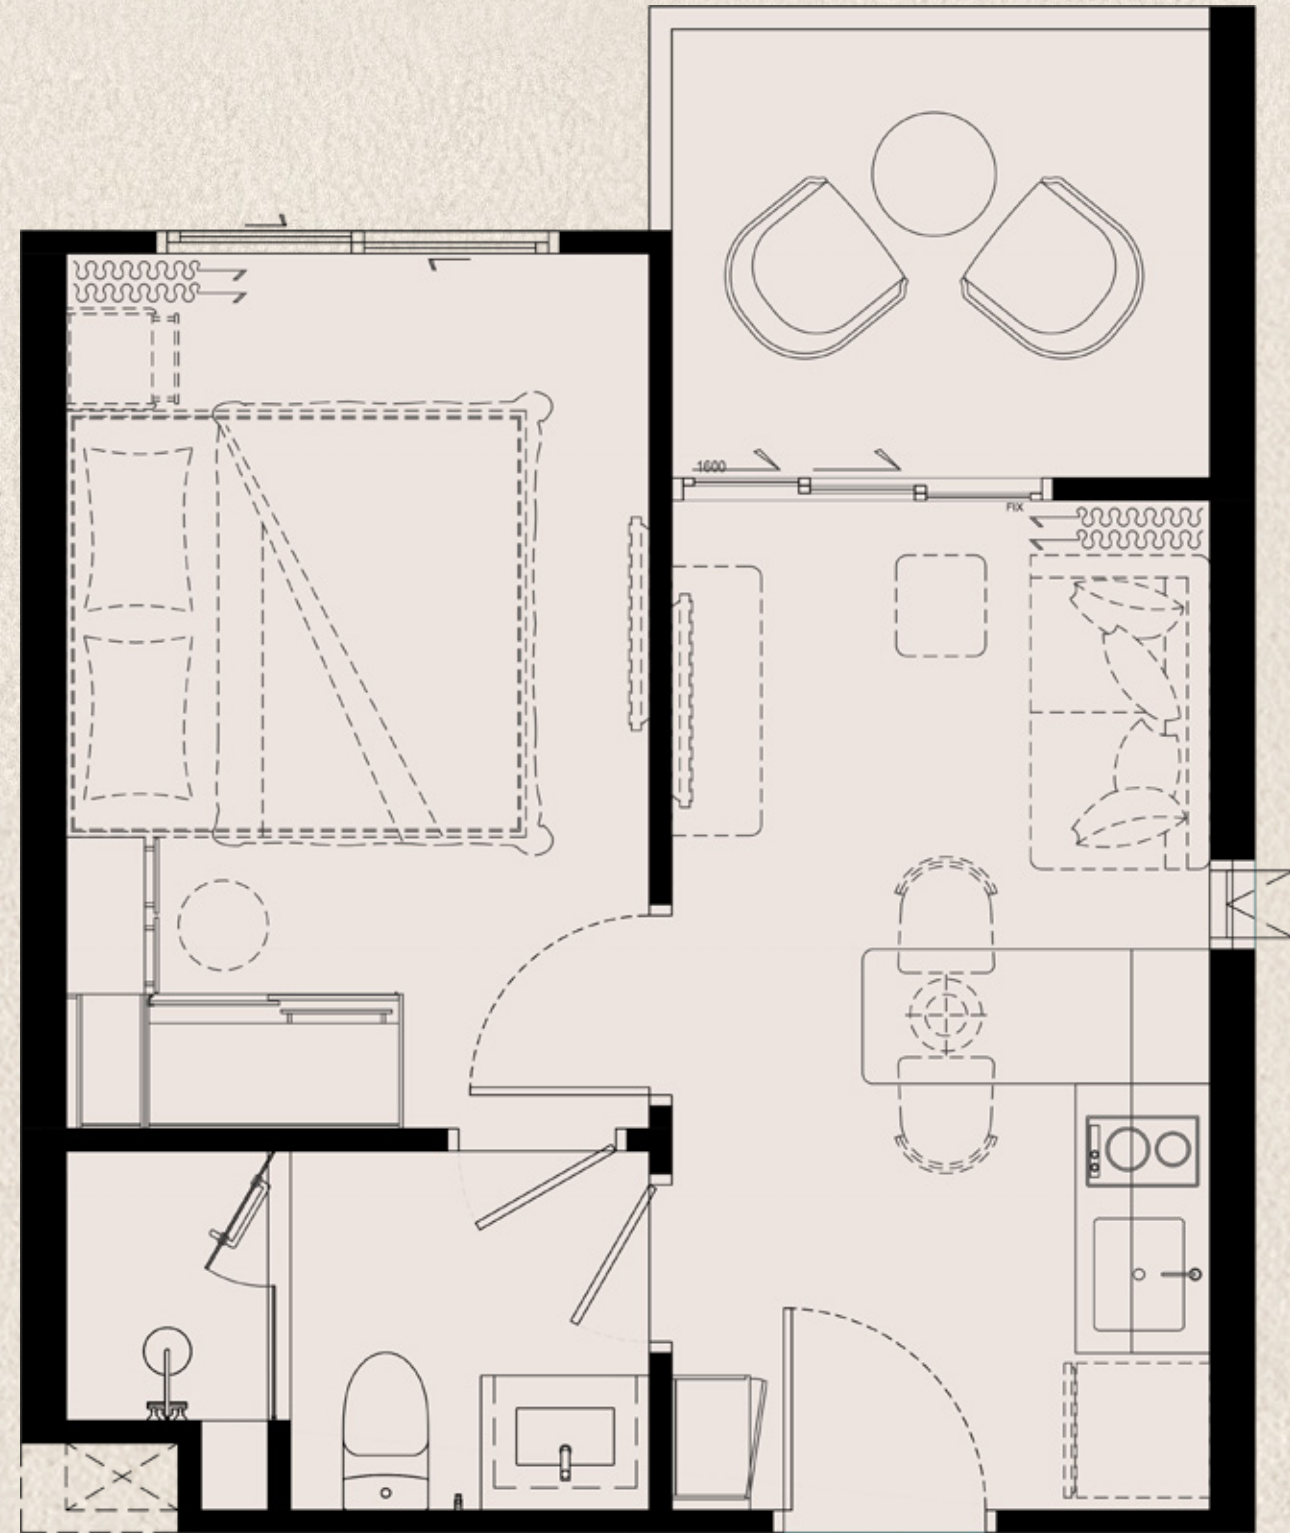

PART OF FREE PACKAGE

biancana

TYPE 1 BMC1
31 SQ.M.

ITEM		QUANTITY
1	BUILT-IN PANTRY	
	(A) SINK	1 PC.
	(B) ELECTRIC HOB	1 PC.
	(C) HOOD	1 PC.
2	BUILT-IN FURNITURE	
	(A) WARDROBE	1 SET
	(B) SHOE CABINET	1 SET
	(C) DRESSING TABLE	1 SET
	(D) DRESSING MIRROR	1 SET
3	OTHERS	
	(A) WATER HEATER	2 PCS.
	(B) AIR CONDITIONING	2 PCS.
	(C) WALLPAPER	1 SET
	(D) CURTAIN & SHEER CURTAIN	1 SET
	(E) BALONY LOUNGE SET (2 CHAIRS + 1 TABLE)	1 SET