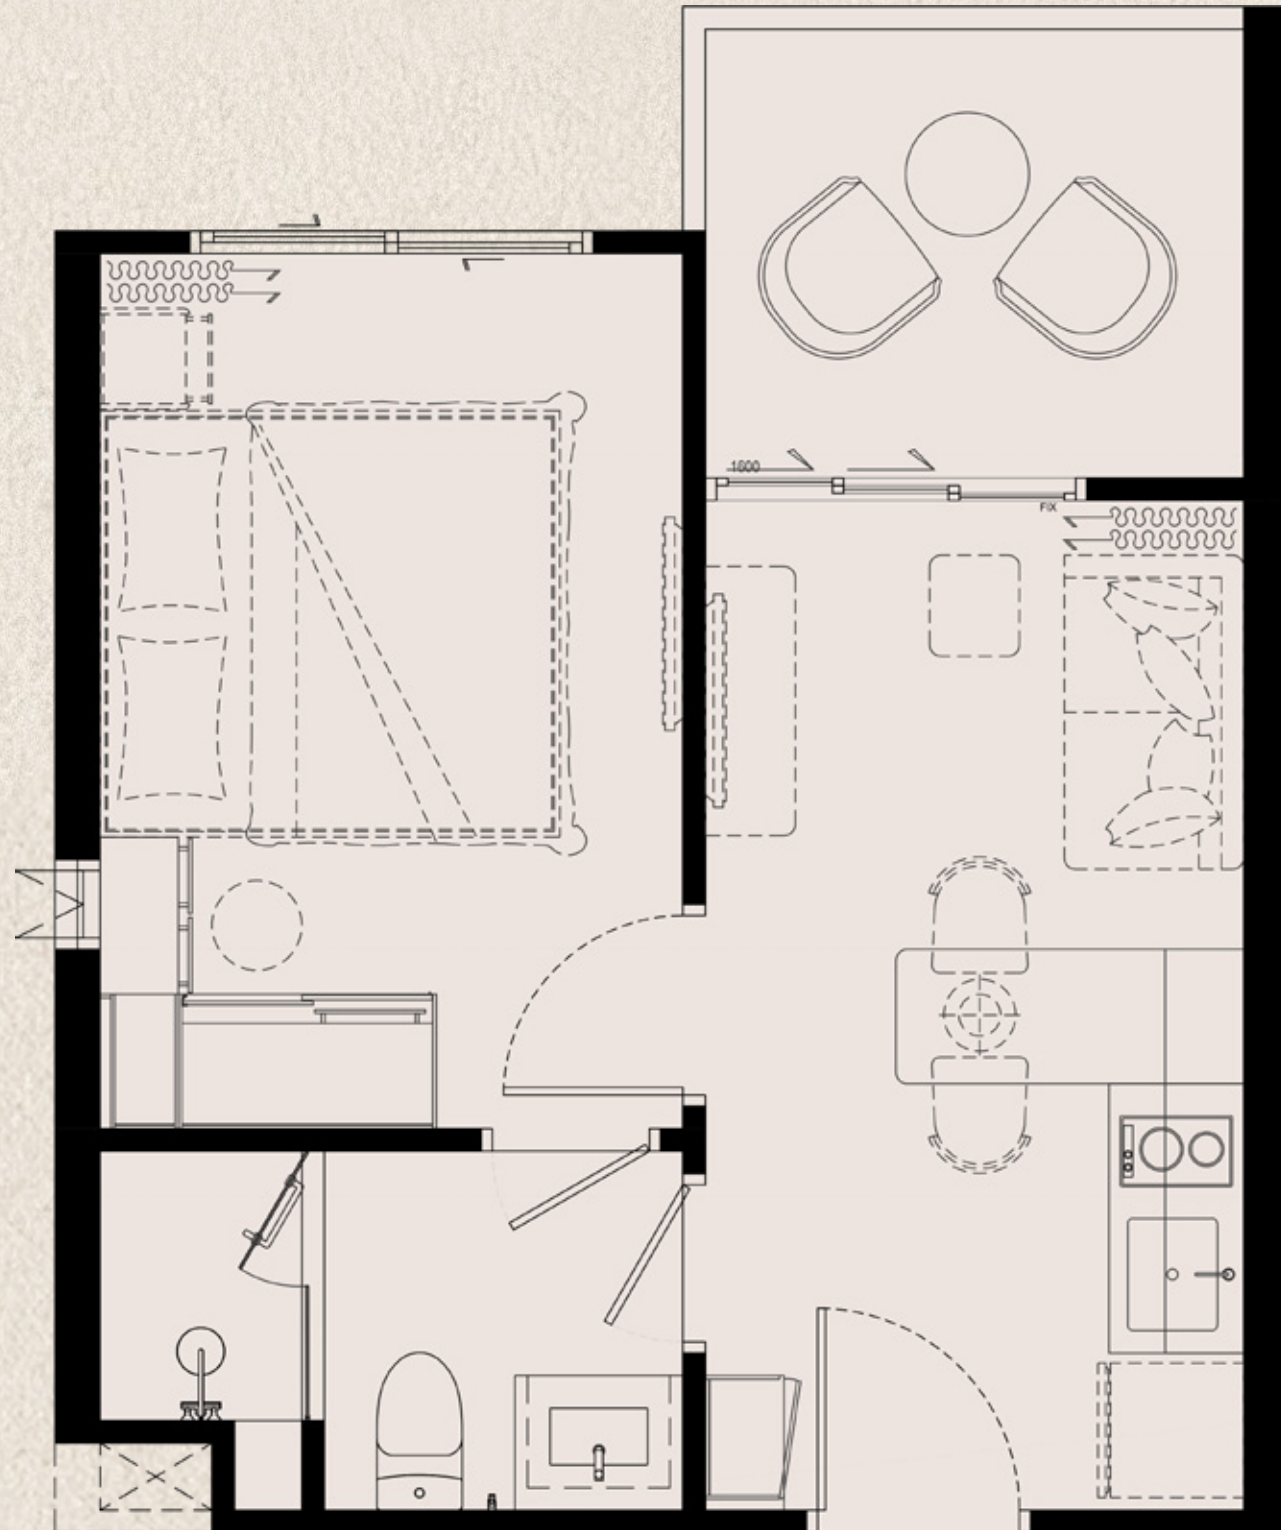

PART OF FREE PACKAGE

biancana

TYPE 1 BMC2
31 SQ.M.

ITEM		QUANTITY
1	BUILT-IN PANTRY	
	(A) SINK	1 PC.
	(B) ELECTRIC HOB	1 PC.
	(C) HOOD	1 PC.
2	BUILT-IN FURNITURE	
	(A) WARDROBE	1 SET
	(B) SHOE CABINET	1 SET
	(C) DRESSING TABLE	1 SET
	(D) DRESSING MIRROR	1 SET
3	OTHERS	
	(A) WATER HEATER	2 PCS.
	(B) AIR CONDITIONING	2 PCS.
	(C) WALLPAPER	1 SET
	(D) CURTAIN & SHEER CURTAIN	1 SET
	(E) BALONY LOUNGE SET (2 CHAIRS + 1 TABLE)	1 SET