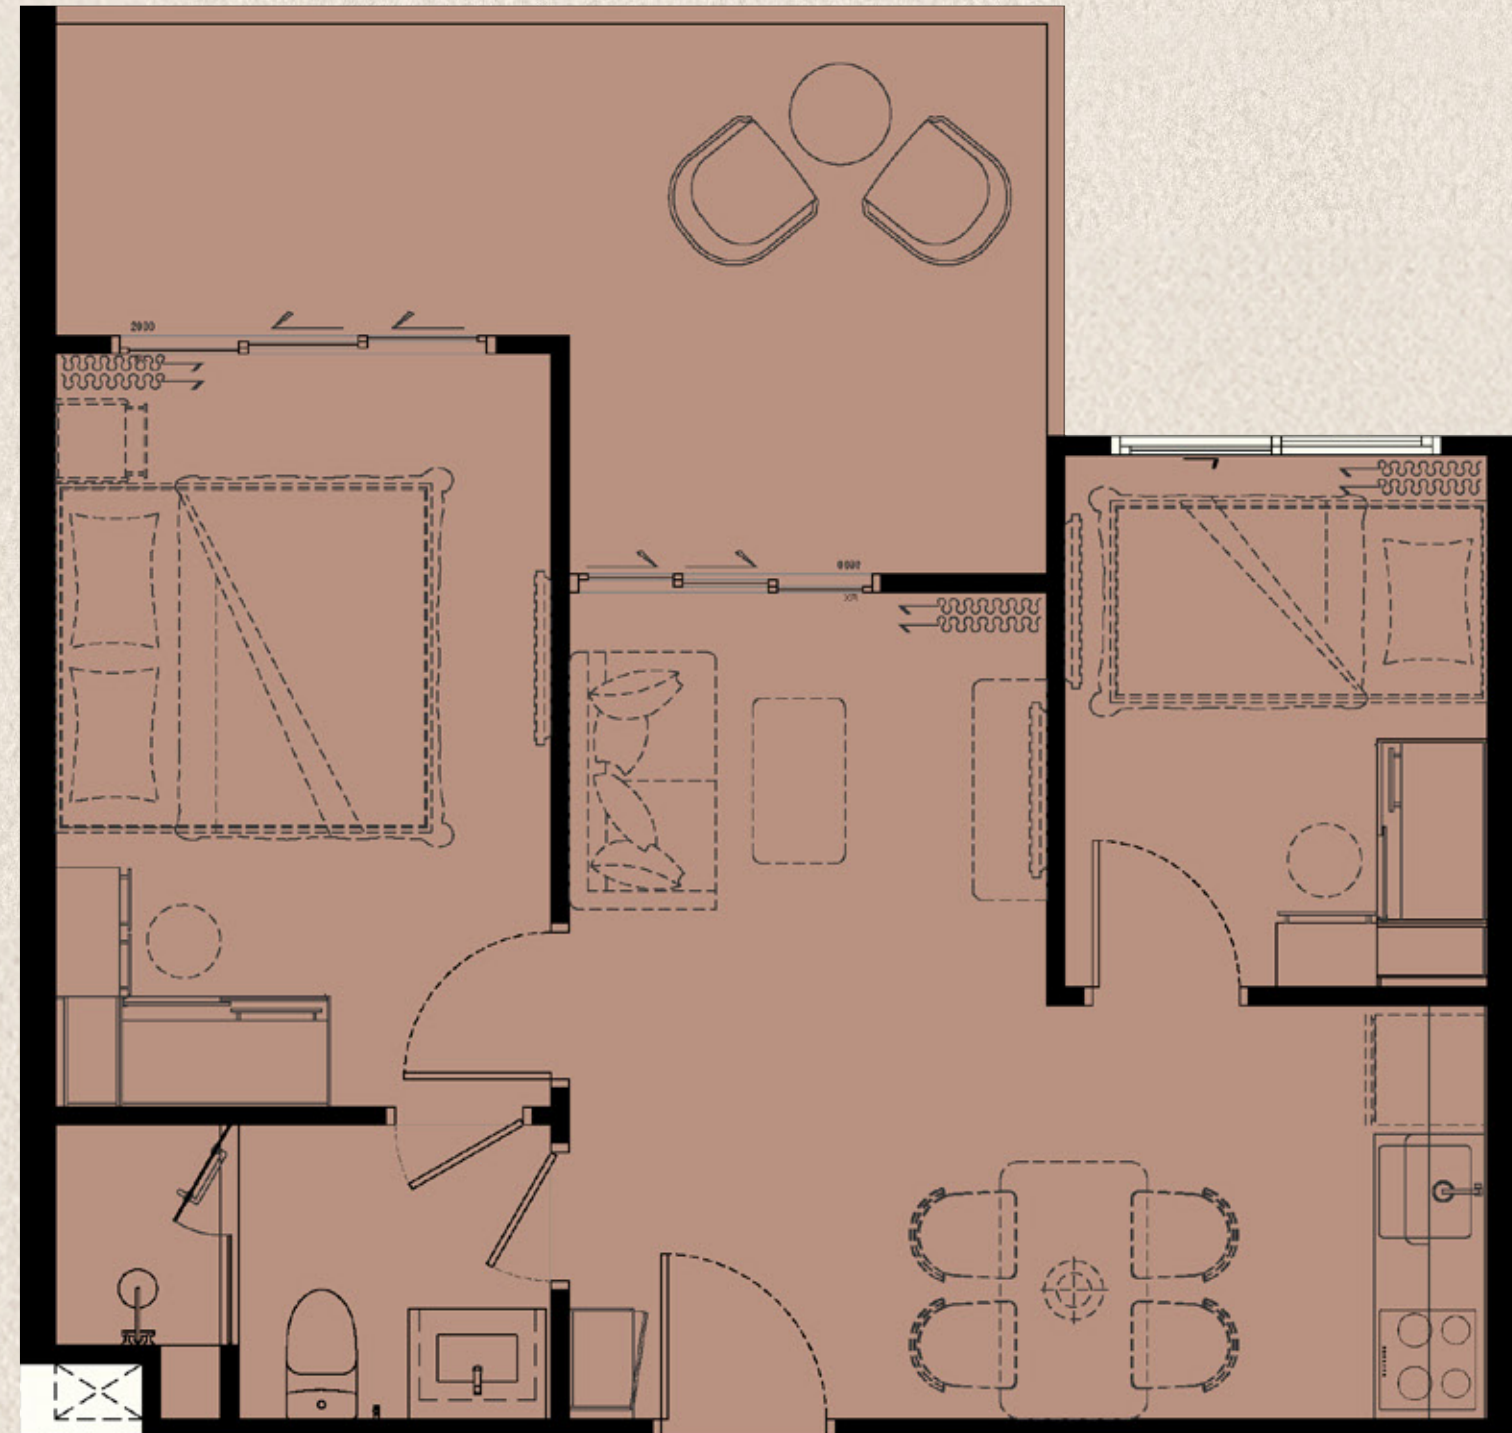

PART OF FREE PACKAGE

biancana

TYPE 1 BPX
54 SQ.M.

	ITEM	QUANTITY
1	BUILT-IN PANTRY (A) SINK (B) ELECTRIC HOB (C) HOOD	1 PC. 1 PC. 1 PC.
2	BUILT-IN FURNITURE (A) WARDROBE (B) SHOE CABINET (C) DRESSING TABLE (D) DRESSING MIRROR	2 SET 1 SET 2 SET 2 SET
3	OTHERS (A) WATER HEATER (B) AIR CONDITIONING (C) WALLPAPER (D) CURTAIN & SHEER CURTAIN (E) BALONY LOUNGE SET (2 CHAIRS + 1 TABLE)	2 PCS. 3 PCS. 1 SET 1 SET 1 SET