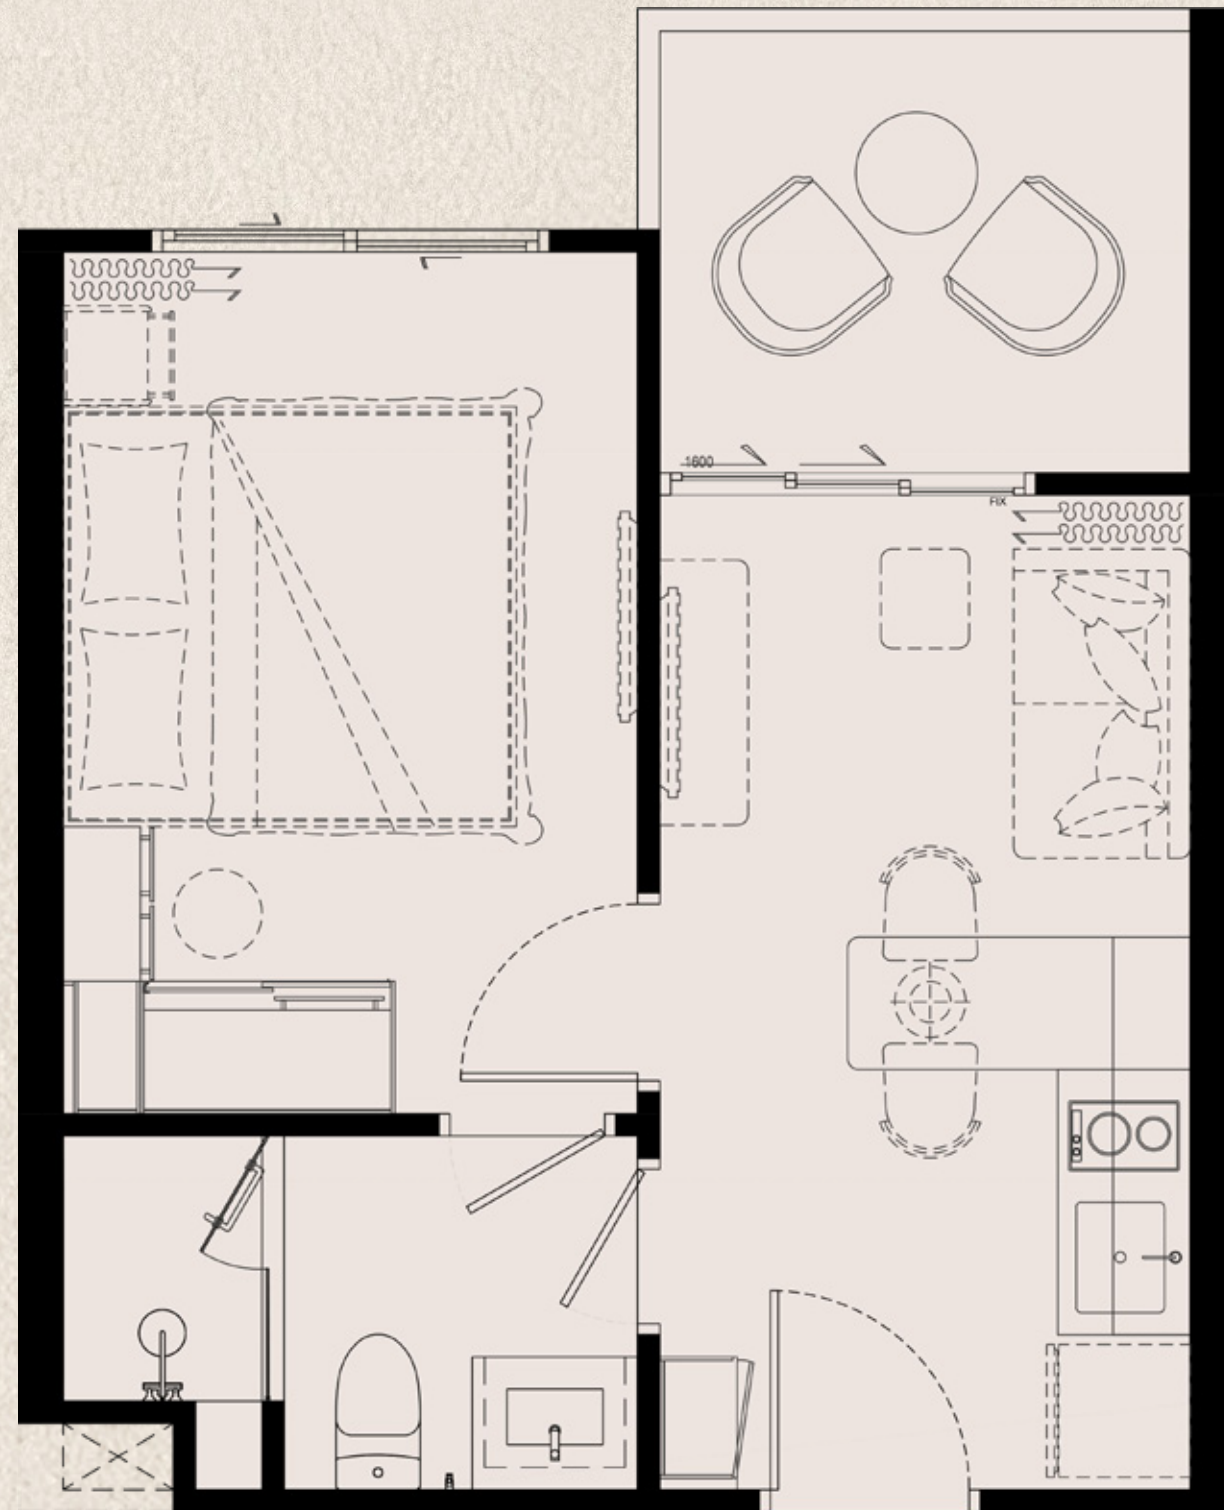

PART OF FREE PACKAGE

biancana

TYPE 1 BM
31 SQ.M.

ITEM	QUANTITY
1 BUILT-IN PANTRY (A) SINK (B) ELECTRIC HOB (C) HOOD	1 PC. 1 PC. 1 PC.
2 BUILT-IN FURNITURE (A) WARDROBE (B) SHOE CABINET (C) DRESSING TABLE (D) DRESSING MIRROR	1 SET 1 SET 1 SET 1 SET
3 OTHERS (A) WATER HEATER (B) AIR CONDITIONING (C) WALLPAPER (D) CURTAIN & SHEER CURTAIN (E) BALONY LOUNGE SET (2 CHAIRS + 1 TABLE)	2 PCS. 2 PCS. 1 SET 1 SET 1 SET