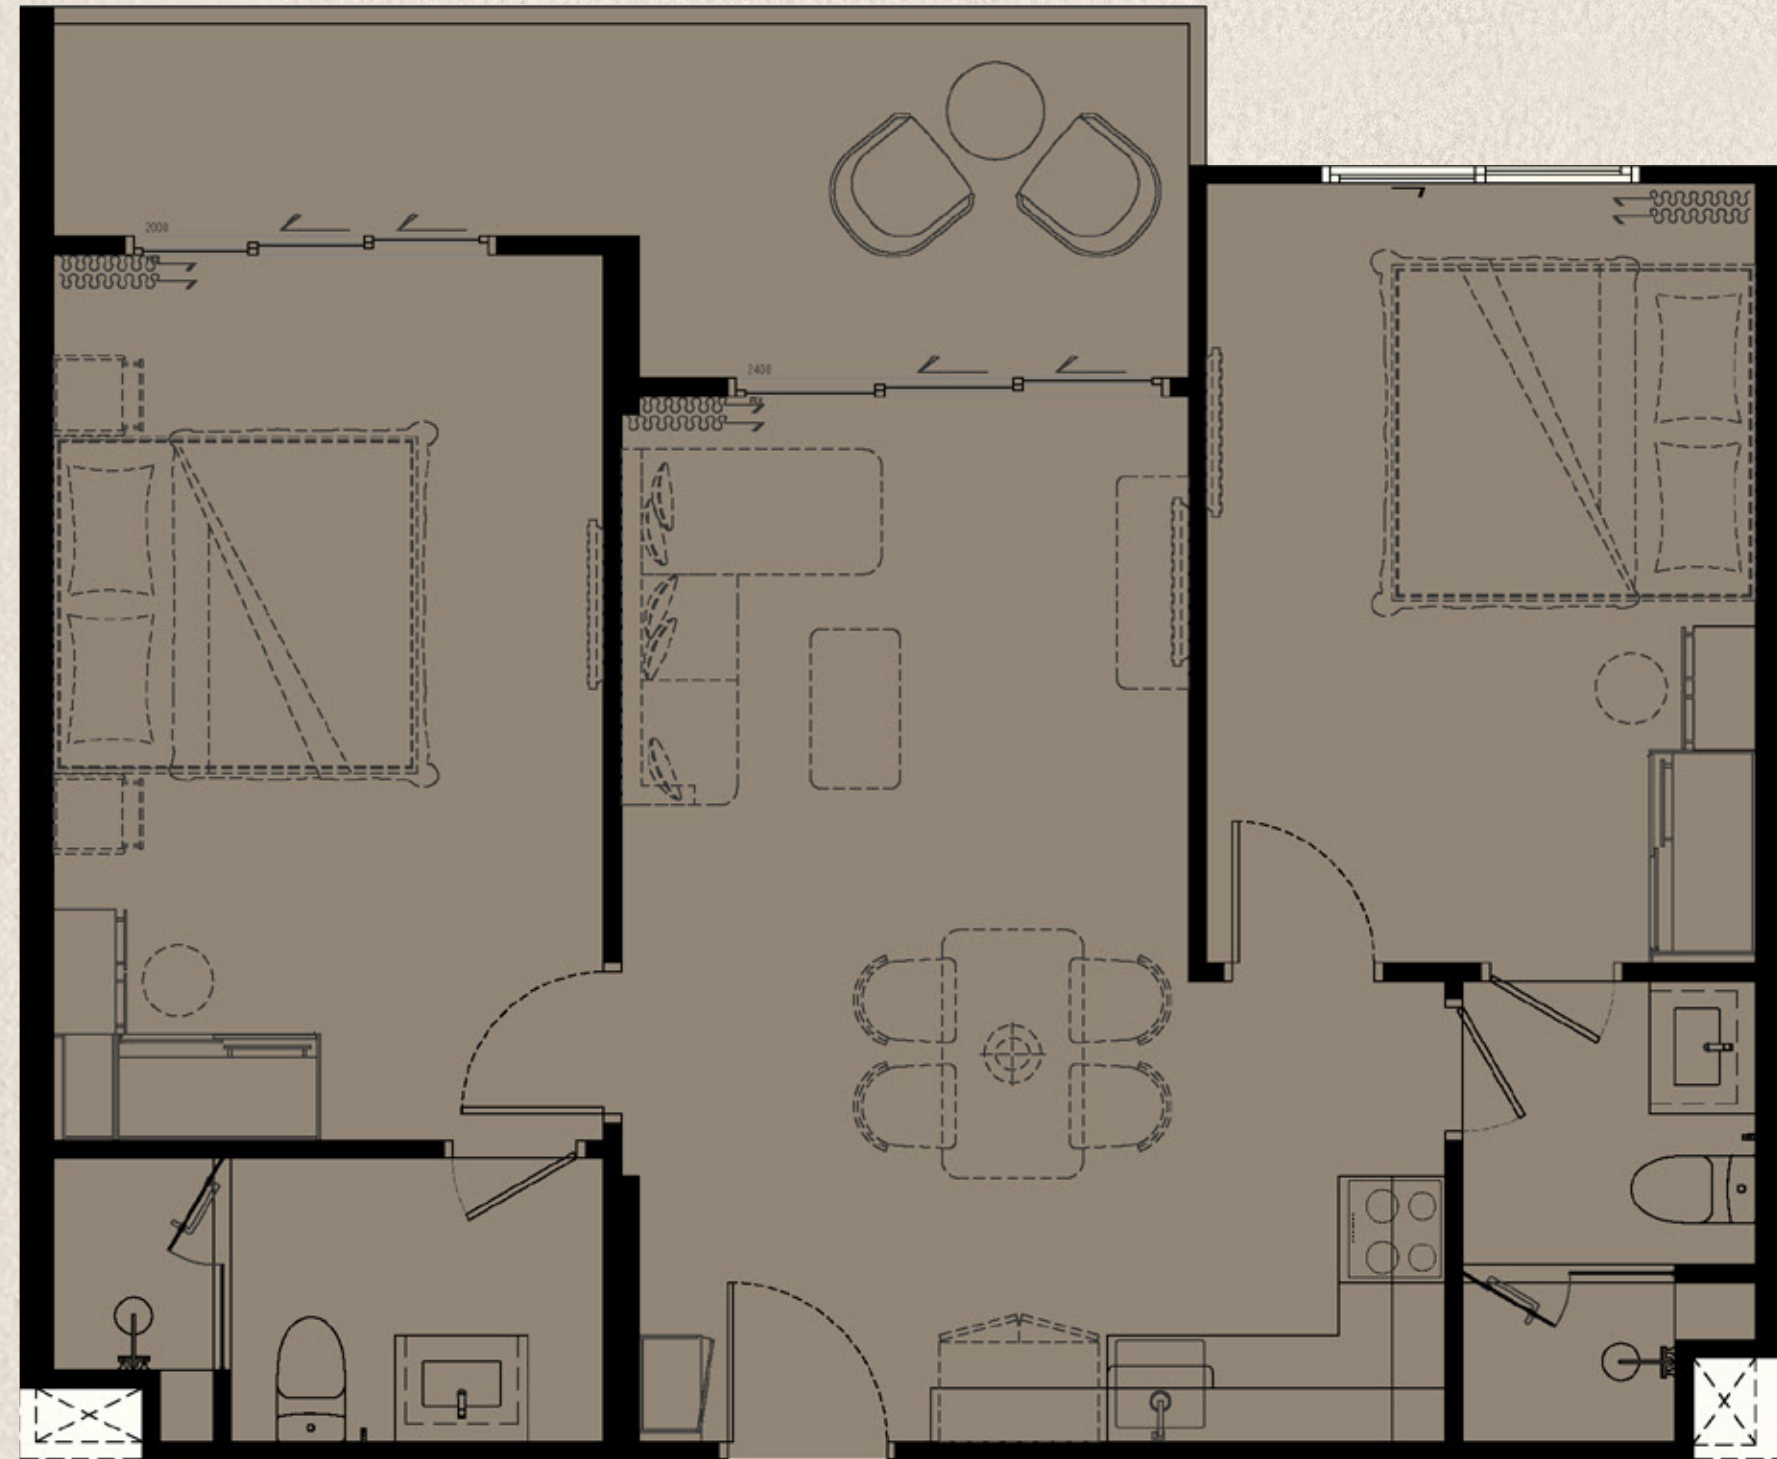

PART OF FREE PACKAGE

biancana

TYPE 2 BL
75 SQ.M.

	ITEM	QUANTITY
1	BUILT-IN PANTRY (A) SINK (B) ELECTRIC HOB (C) HOOD (D) DISHWASHER	1 PC. 1 PC. 1 PC. 1 PC.
2	BUILT-IN FURNITURE (A) WARDROBE (B) SHOE CABINET (C) DRESSING TABLE (D) DRESSING MIRROR	2 SET 1 SET 2 SET 2 SET
3	OTHERS (A) WATER HEATER (B) AIR CONDITIONING (C) WALLPAPER (D) CURTAIN & SHEER CURTAIN (E) BALONY LOUNGE SET (2 CHAIRS + 1 TABLE)	3 PCS. 3 PCS. 1 SET 1 SET 1 SET