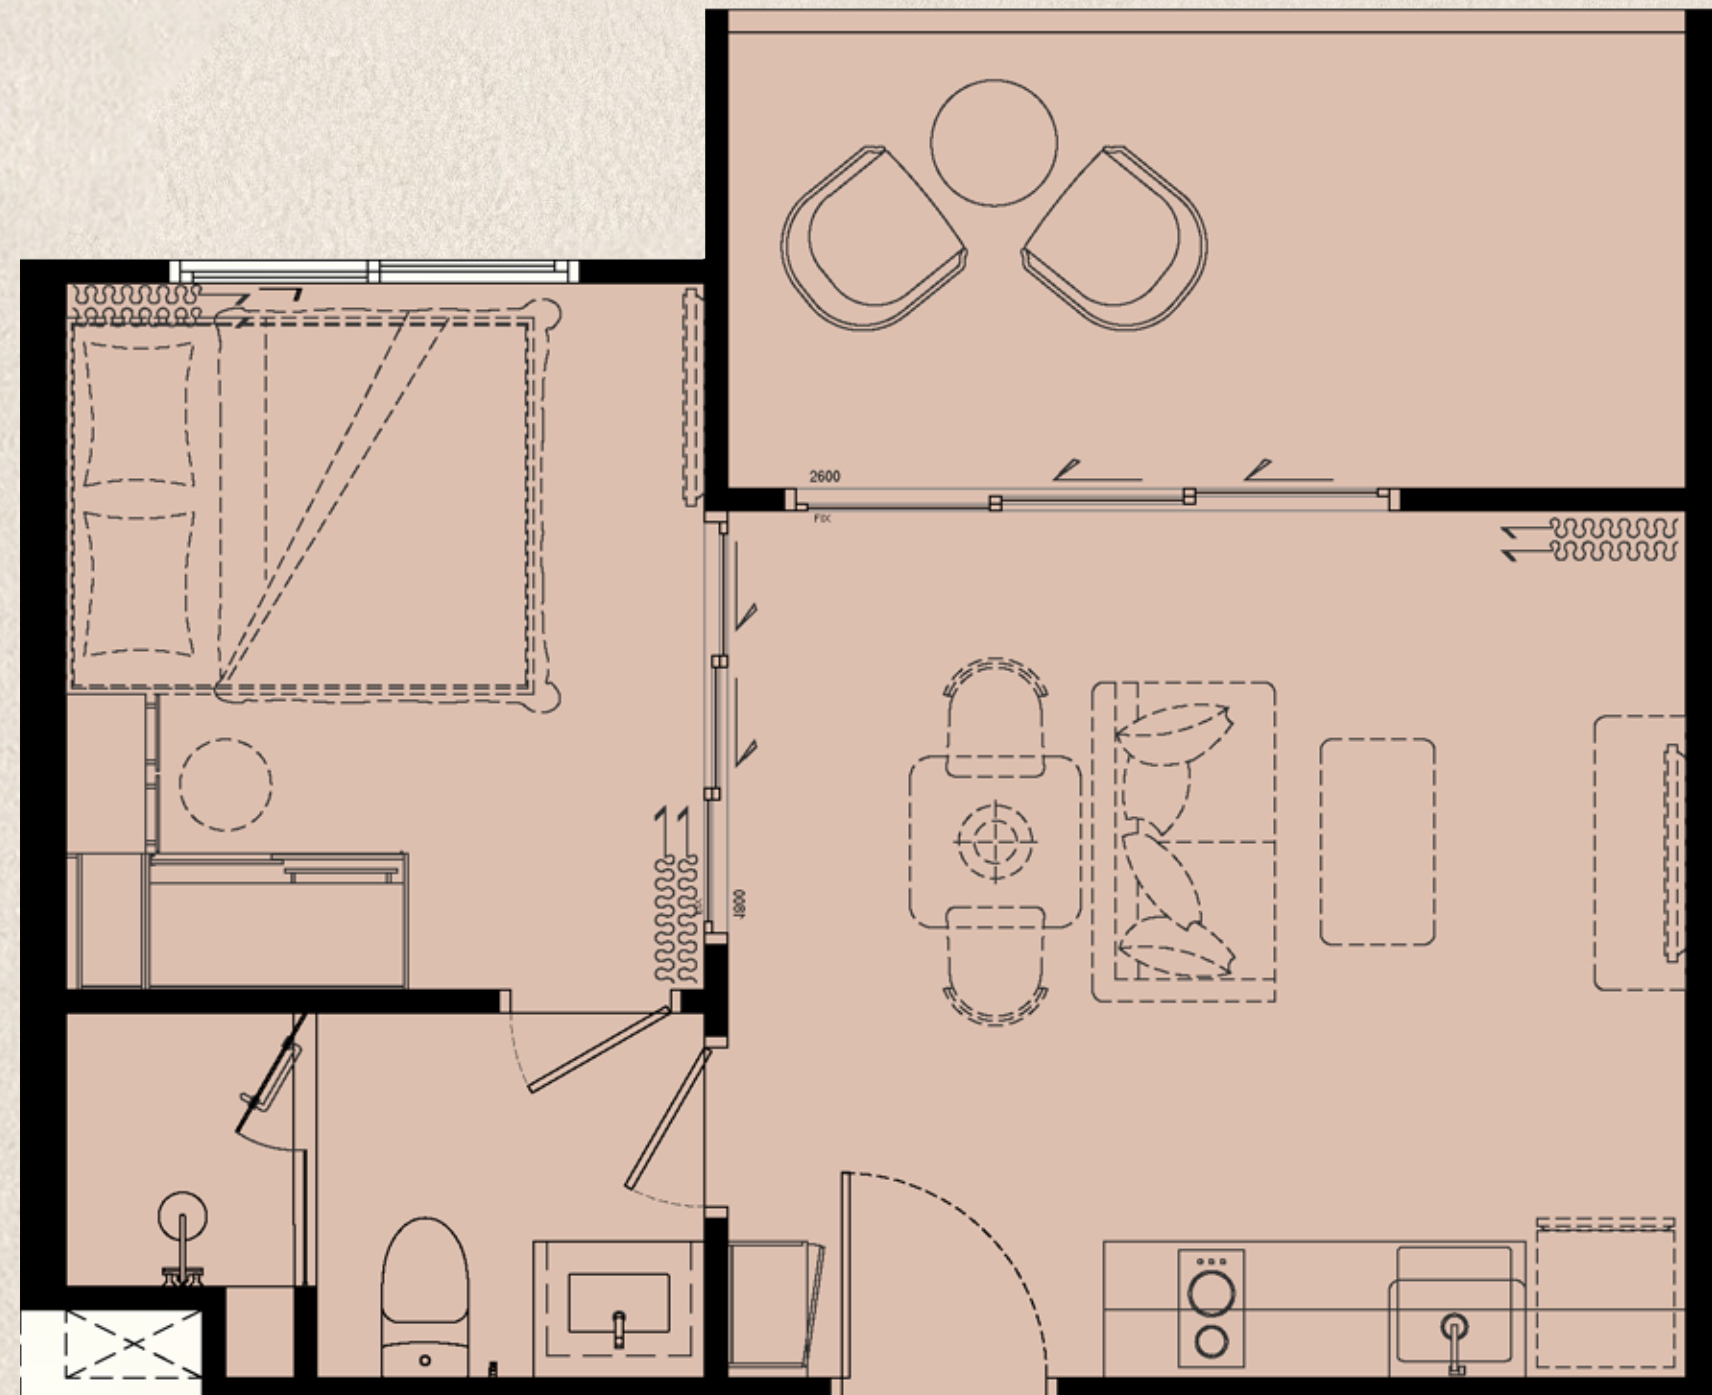

PART OF FREE PACKAGE

biancana

TYPE 1 BL
39 SQ.M.

ITEM	QUANTITY
1 BUILT-IN PANTRY (A) SINK (B) ELECTRIC HOB (C) HOOD	1 PC. 1 PC. 1 PC.
2 BUILT-IN FURNITURE (A) WARDROBE (B) SHOE CABINET (C) DRESSING TABLE (D) DRESSING MIRROR	1 SET 1 SET 1 SET 1 SET
3 OTHERS (A) WATER HEATER (B) AIR CONDITIONING (C) WALLPAPER (D) CURTAIN & SHEER CURTAIN (E) BALONY LOUNGE SET (2 CHAIRS + 1 TABLE)	2 PCS. 2 PCS. 1 SET 1 SET 1 SET