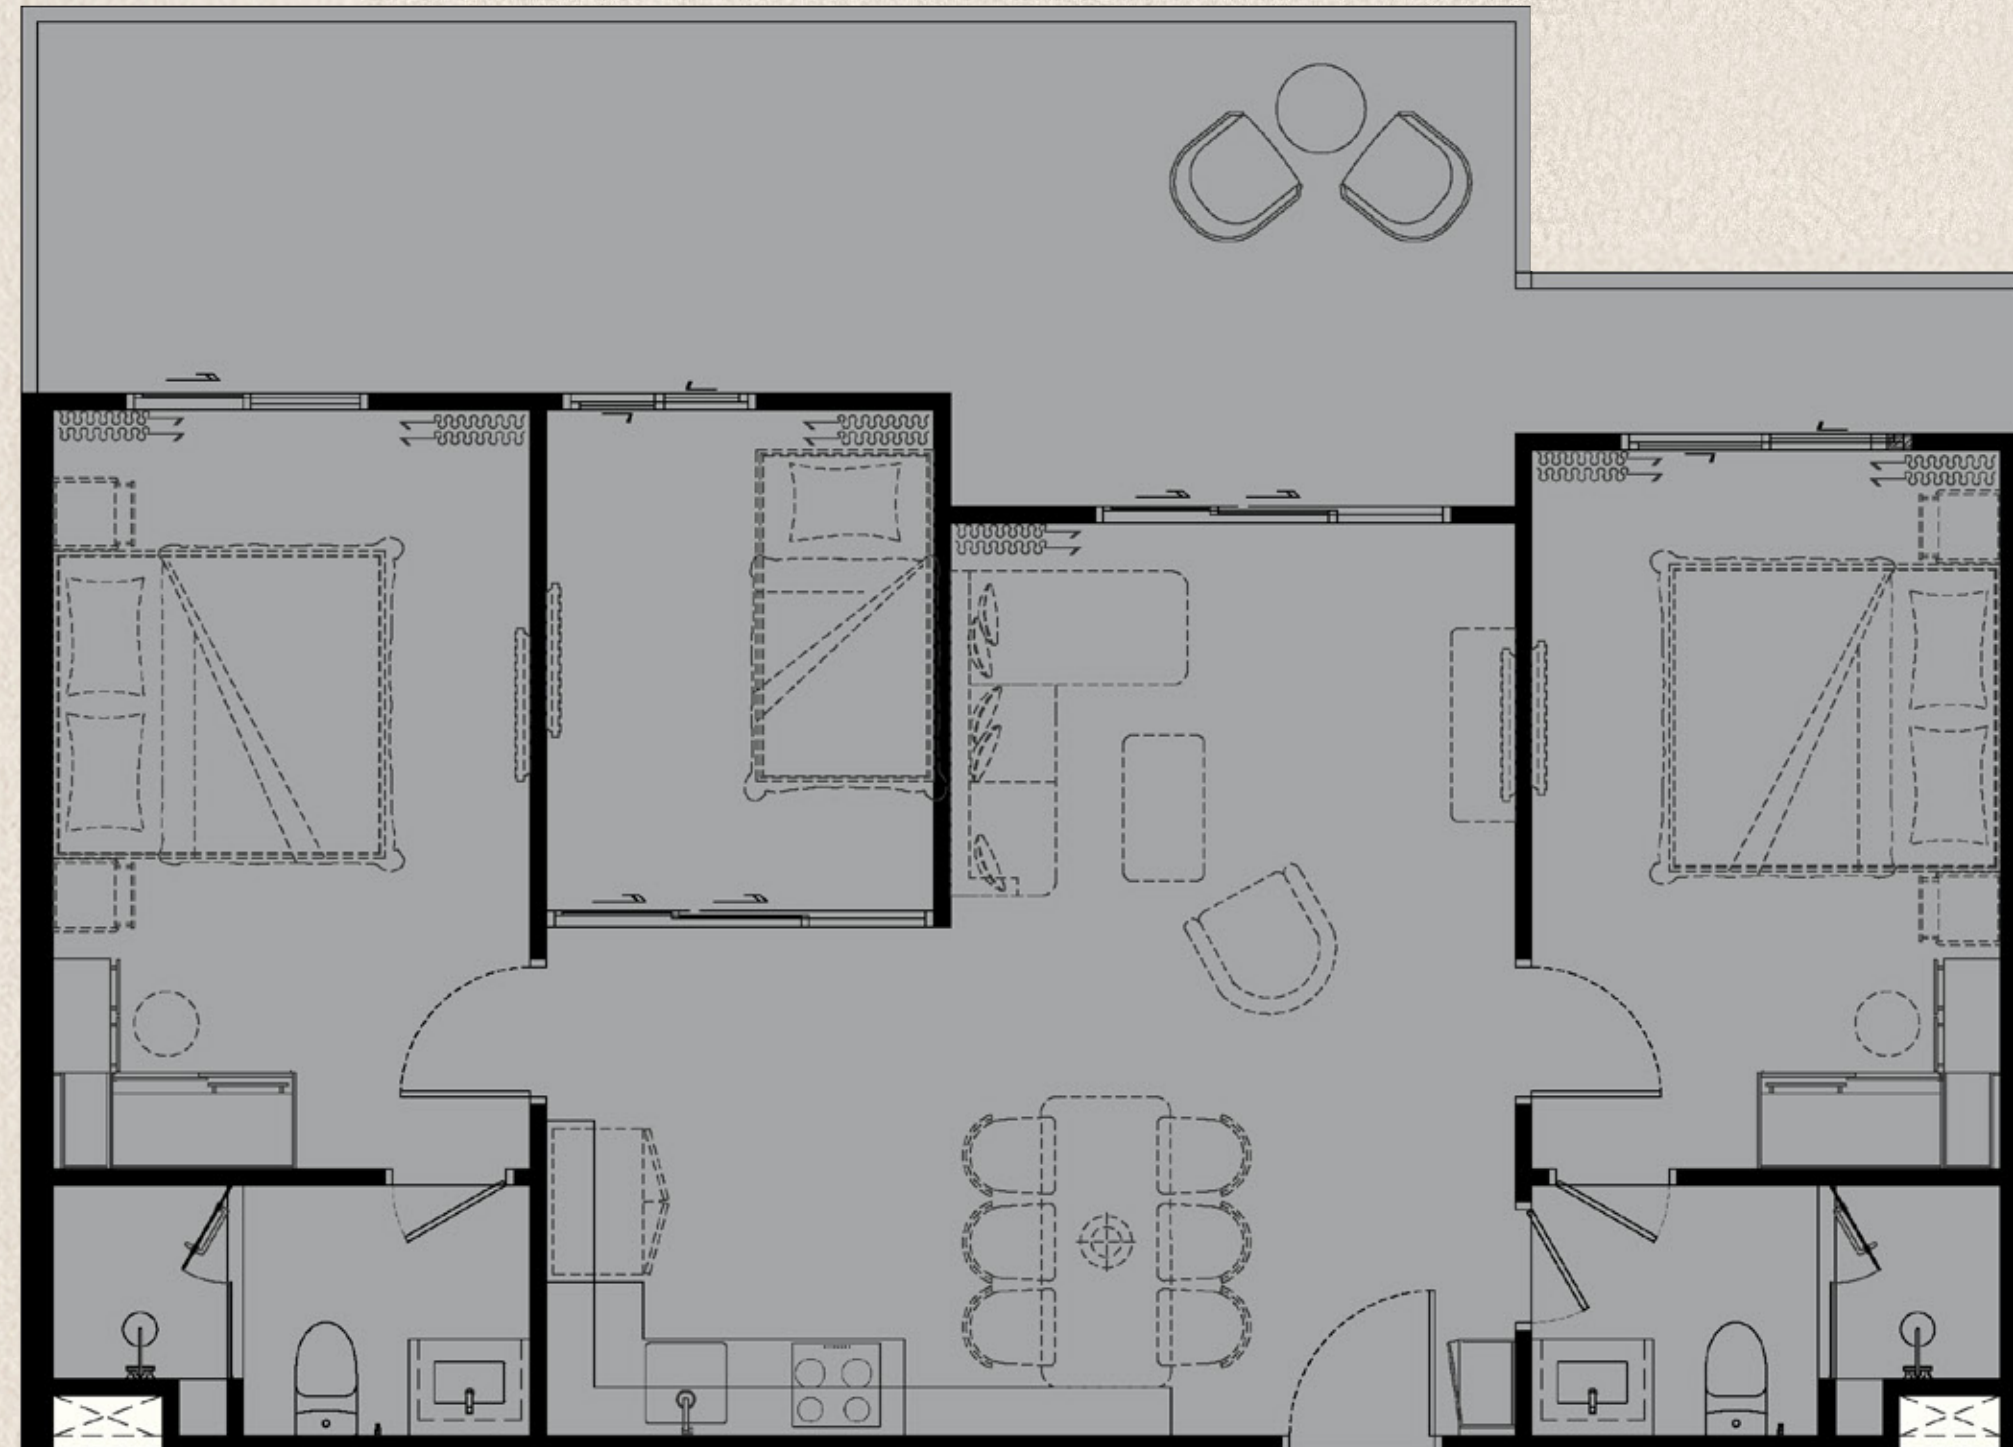

PART OF FREE PACKAGE

biancana

	ITEM	QUANTITY
1	BUILT-IN PANTRY (A) SINK (B) ELECTRIC HOB (C) HOOD (D) DISHWASHER	1 PC. 1 PC. 1 PC. 1 PC.
2	BUILT-IN FURNITURE (A) WARDROBE (B) SHOE CABINET (C) DRESSING TABLE (D) DRESSING MIRROR	2 SET 1 SET 2 SET 2 SET
3	OTHERS (A) WATER HEATER (B) AIR CONDITIONING (C) WALLPAPER (D) CURTAIN & SHEER CURTAIN (E) BALONY LOUNGE SET (2 CHAIRS + 1 TABLE)	3 PCS. 4 PCS. 1 SET 1 SET 1 SET

TYPE 2 BPMX1
100 SQ.M.