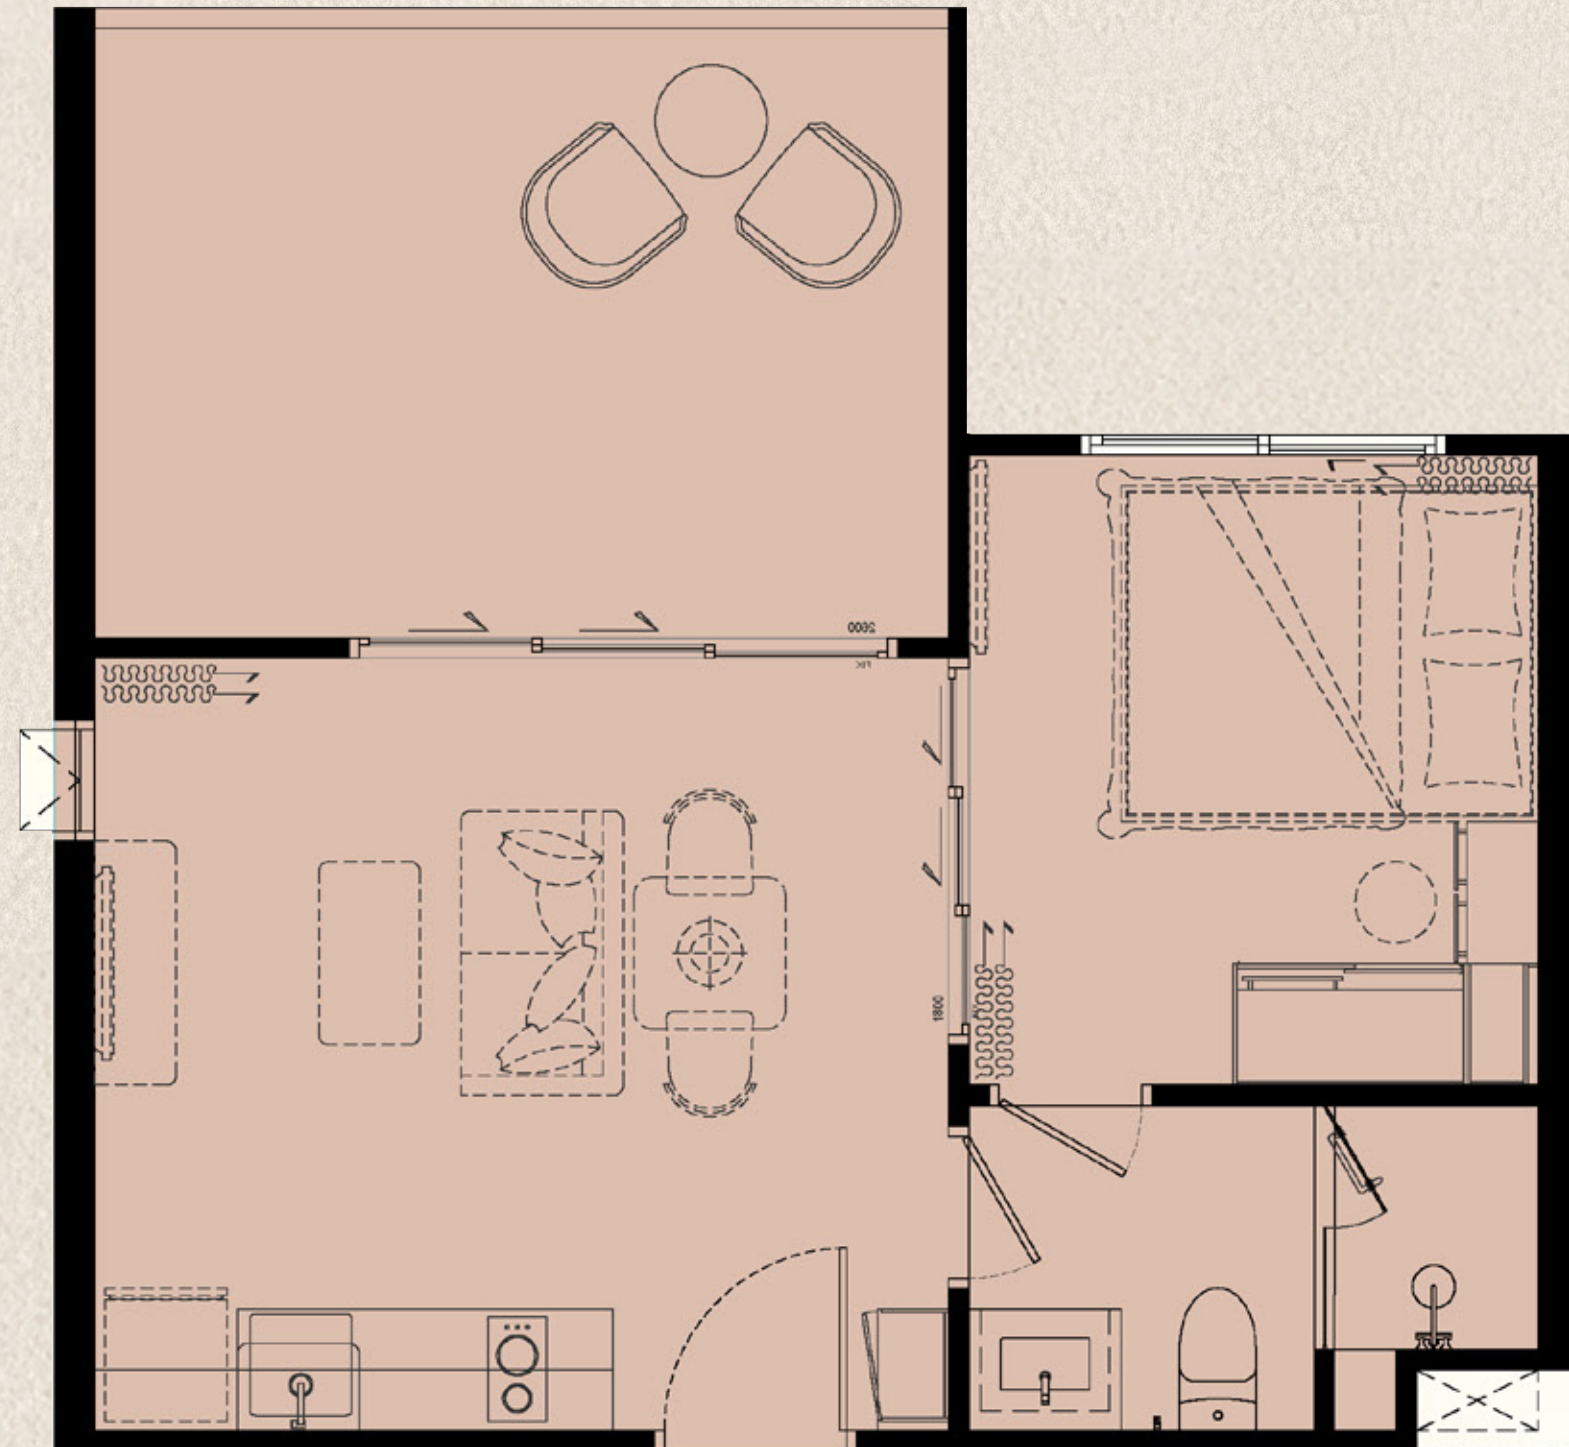

PART OF FREE PACKAGE

biancana

TYPE 1 BLCX1 (M)
43 SQ.M.

ITEM	QUANTITY
1 BUILT-IN PANTRY (A) SINK (B) ELECTRIC HOB (C) HOOD	1 PC. 1 PC. 1 PC.
2 BUILT-IN FURNITURE (A) WARDROBE (B) SHOE CABINET (C) DRESSING TABLE (D) DRESSING MIRROR	1 SET 1 SET 1 SET 1 SET
3 OTHERS (A) WATER HEATER (B) AIR CONDITIONING (C) WALLPAPER (D) CURTAIN & SHEER CURTAIN (E) BALONY LOUNGE SET (2 CHAIRS + 1 TABLE)	2 PCS. 2 PCS. 1 SET 1 SET 1 SET