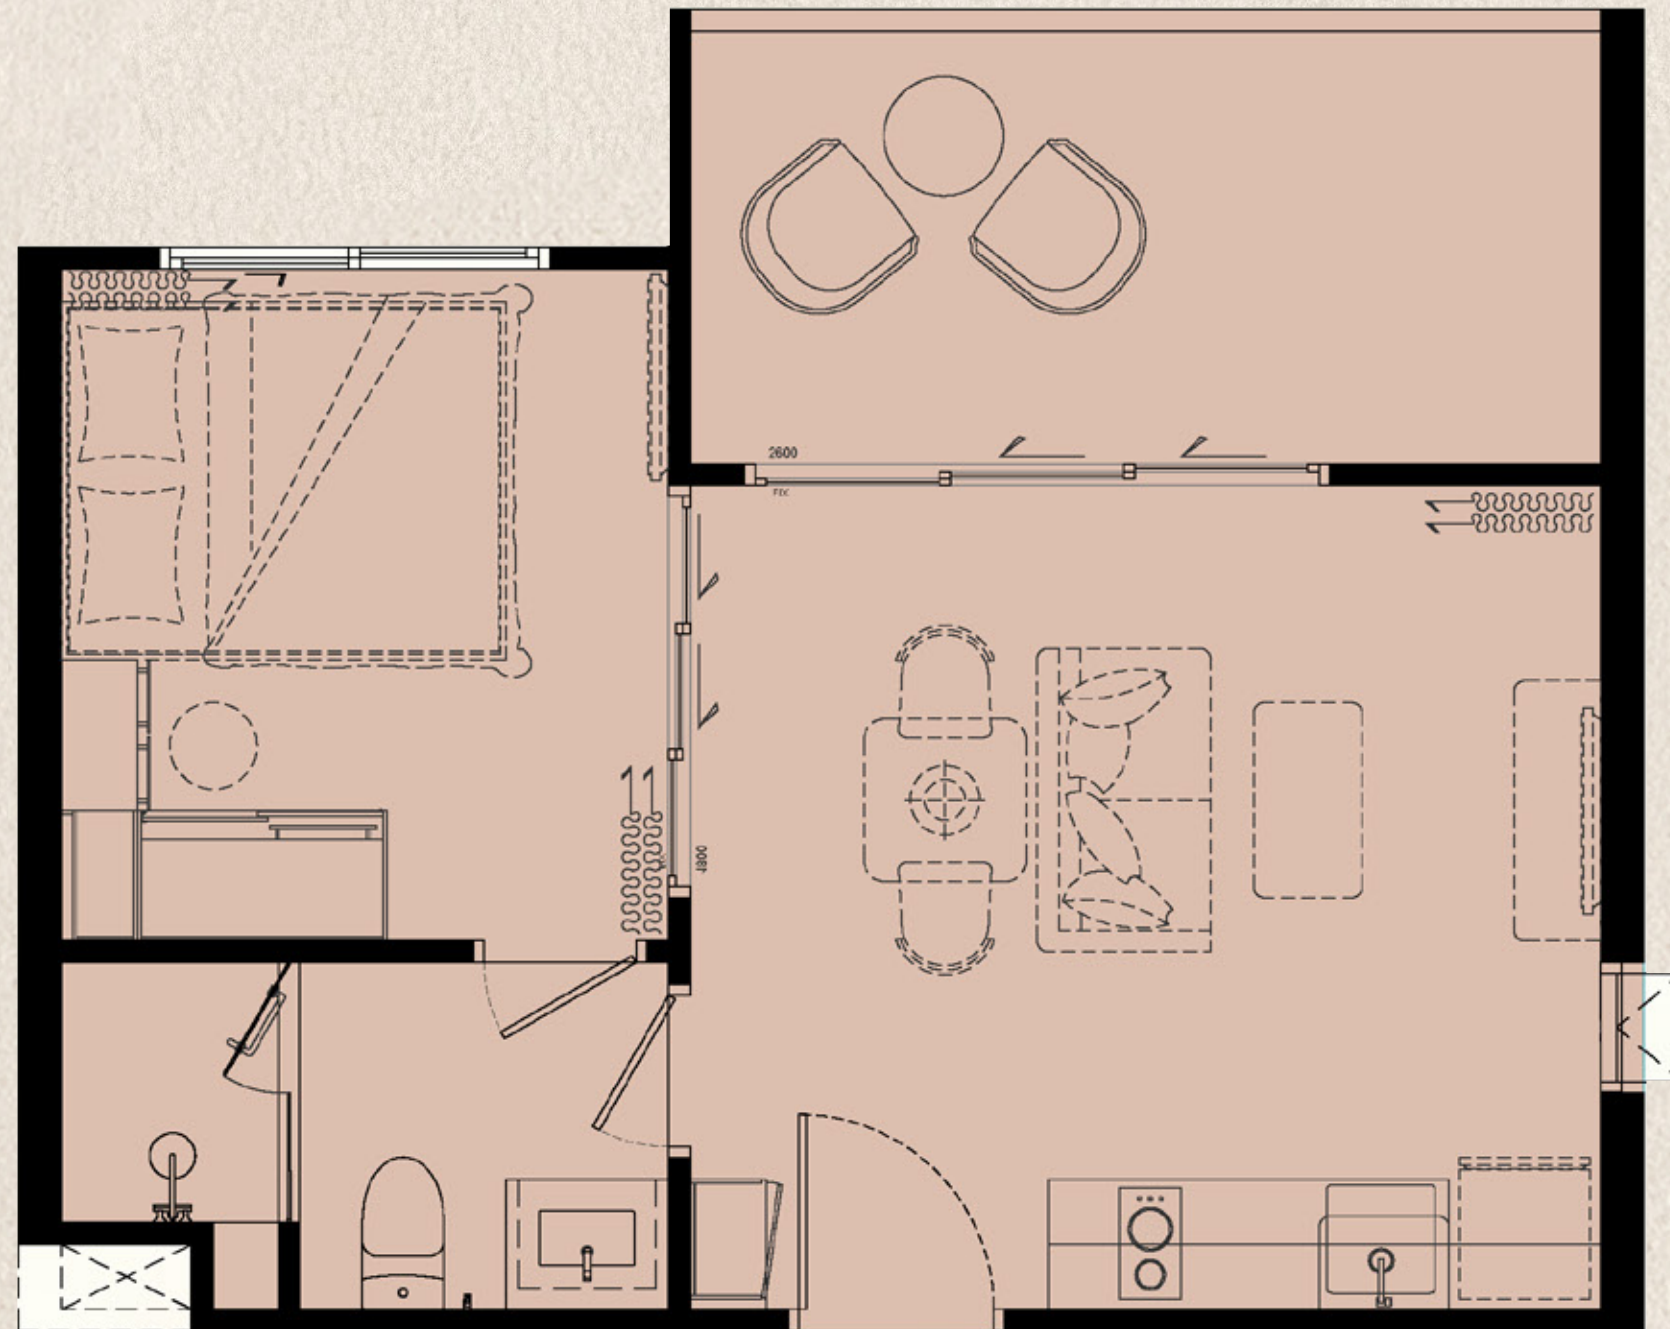

PART OF FREE PACKAGE

biancana

TYPE 1 BLC
39 SQ.M.

ITEM	QUANTITY
1 BUILT-IN PANTRY (A) SINK (B) ELECTRIC HOB (C) HOOD	1 PC. 1 PC. 1 PC.
2 BUILT-IN FURNITURE (A) WARDROBE (B) SHOE CABINET (C) DRESSING TABLE (D) DRESSING MIRROR	1 SET 1 SET 1 SET 1 SET
3 OTHERS (A) WATER HEATER (B) AIR CONDITIONING (C) WALLPAPER (D) CURTAIN & SHEER CURTAIN (E) BALONY LOUNGE SET (2 CHAIRS + 1 TABLE)	2 PCS. 2 PCS. 1 SET 1 SET 1 SET