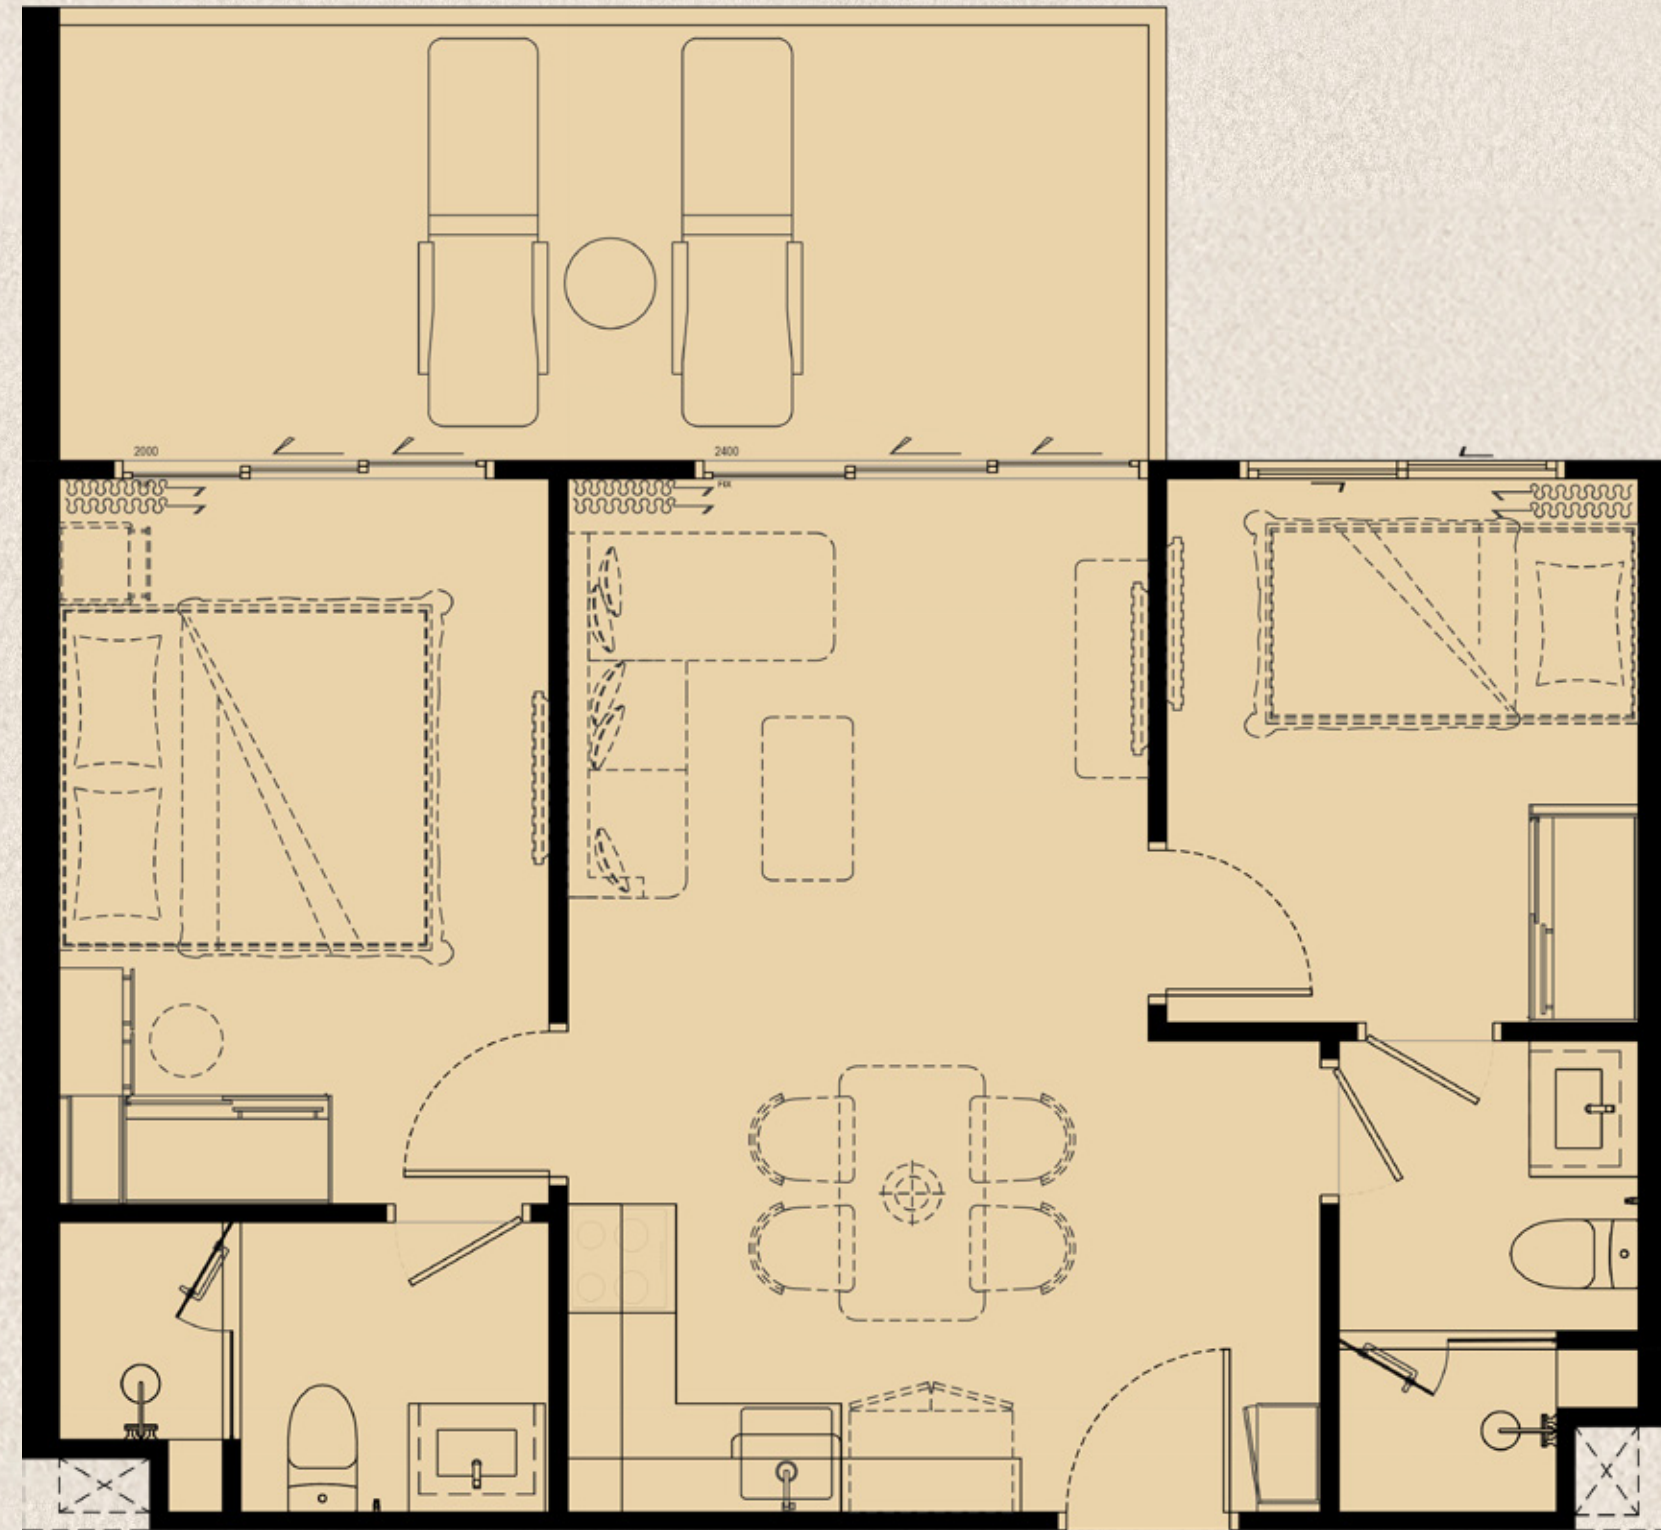

PART OF FREE PACKAGE

biancana

TYPE 2 BMA
64 SQ.M.

ITEM		QUANTITY
1	BUILT-IN PANTRY	
	(A) SINK	1 PC.
	(B) ELECTRIC HOB	1 PC.
	(C) HOOD	1 PC.
	(D) DISHWASHER	1 PC.
2	BUILT-IN FURNITURE	
	(A) WARDROBE	2 SET
	(B) SHOE CABINET	1 SET
	(C) DRESSING TABLE	1 SET
	(D) DRESSING MIRROR	1 SET
3	OTHERS	
	(A) WATER HEATER	3 PCS.
	(B) AIR CONDITIONING	3 PCS.
	(C) WALLPAPER	1 SET
	(D) CURTAIN & SHEER CURTAIN	1 SET
	(E) SUNBED SET (2 SUNBEDS + 1 TABLE)	1 SET