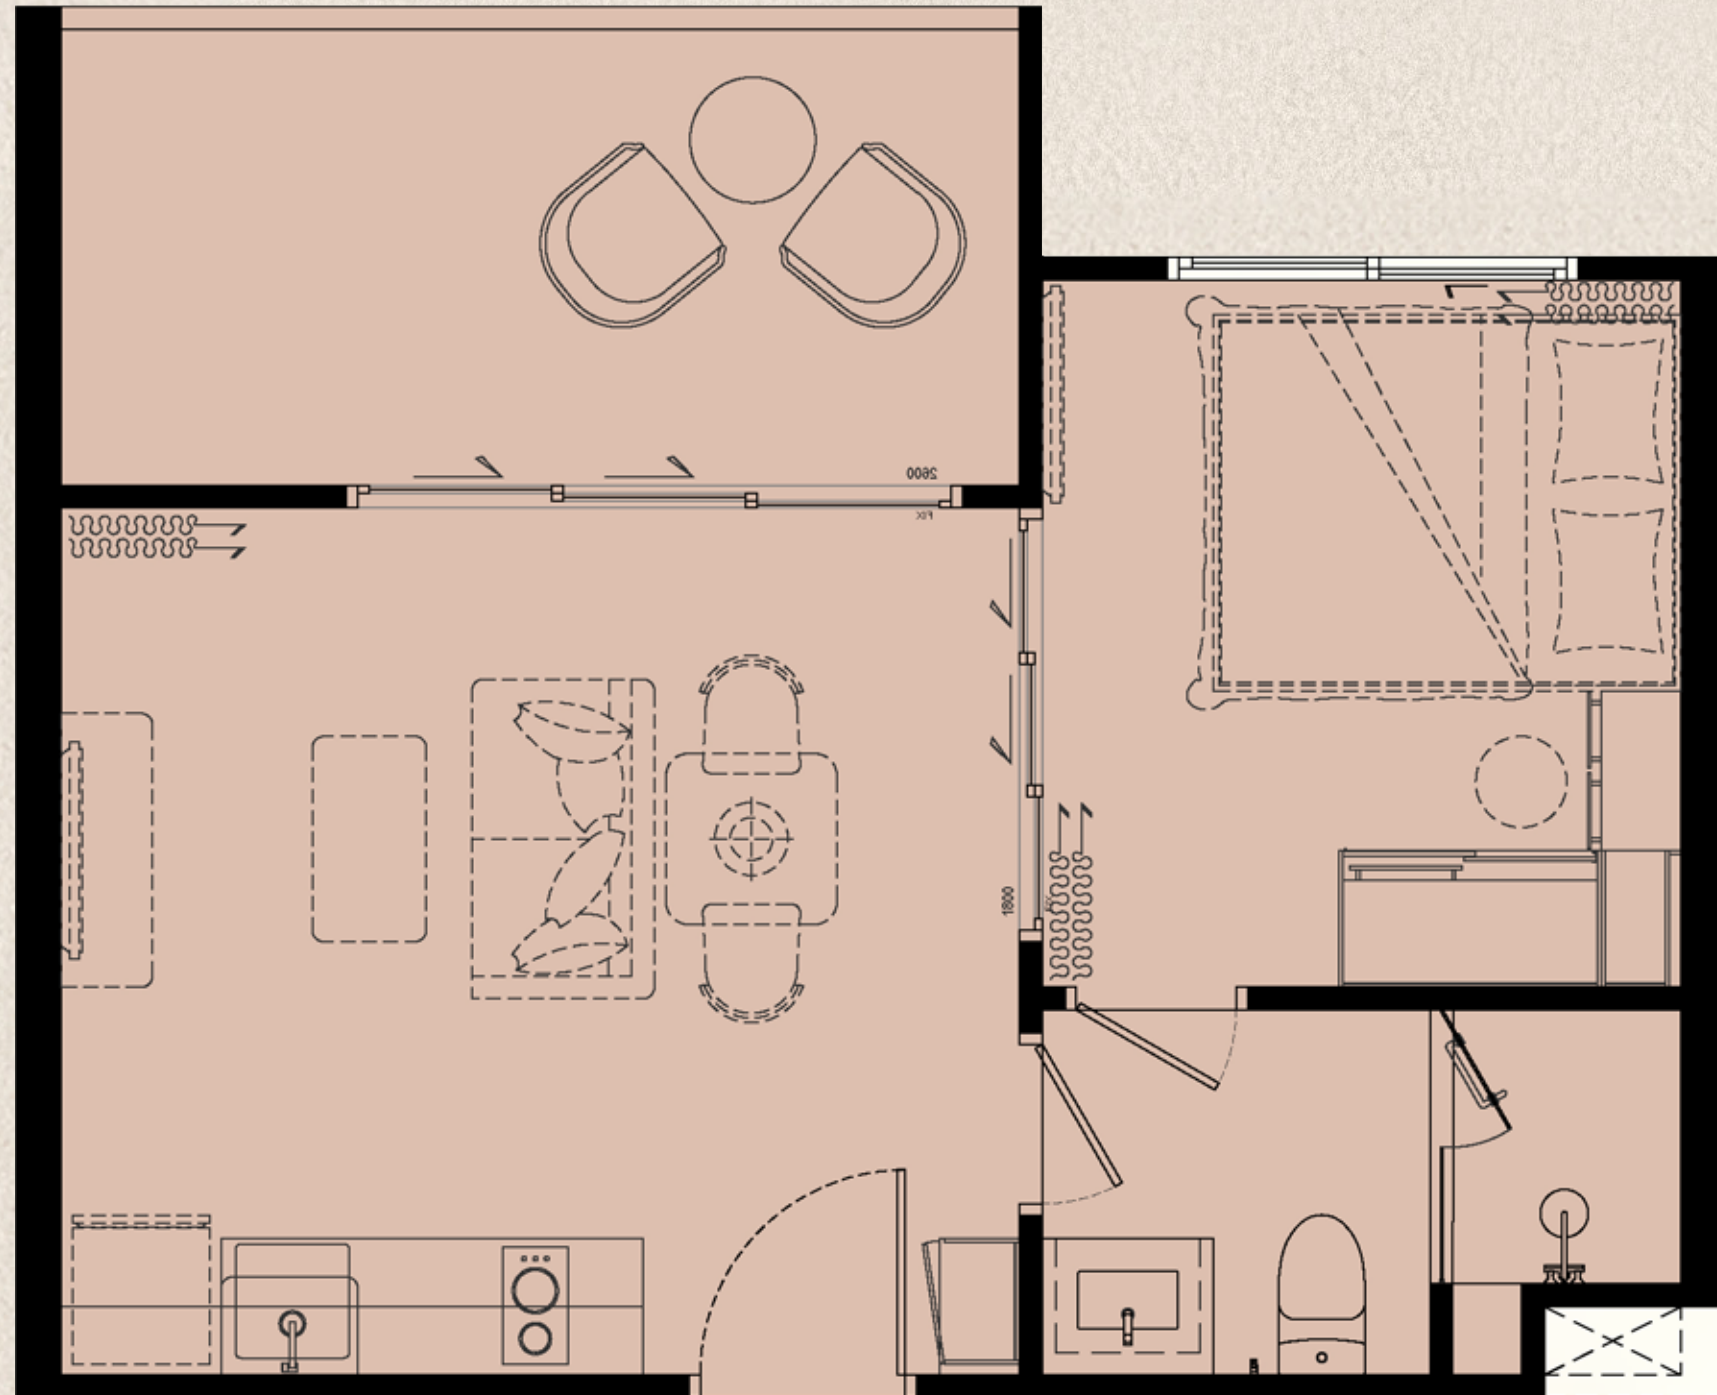

FURNITURE PACKAGE
PART OF FREE PACKAGE

biancana

PART OF FREE PACKAGE

biancana

TYPE 1 BL (M)
39 SQ.M.

ITEM	QUANTITY
1 BUILT-IN PANTRY (A) SINK (B) ELECTRIC HOB (C) HOOD	1 PC. 1 PC. 1 PC.
2 BUILT-IN FURNITURE (A) WARDROBE (B) SHOE CABINET (C) DRESSING TABLE (D) DRESSING MIRROR	1 SET 1 SET 1 SET 1 SET
3 OTHERS (A) WATER HEATER (B) AIR CONDITIONING (C) WALLPAPER (D) CURTAIN & SHEER CURTAIN (E) BALONY LOUNGE SET (2 CHAIRS + 1 TABLE)	2 PCS. 2 PCS. 1 SET 1 SET 1 SET