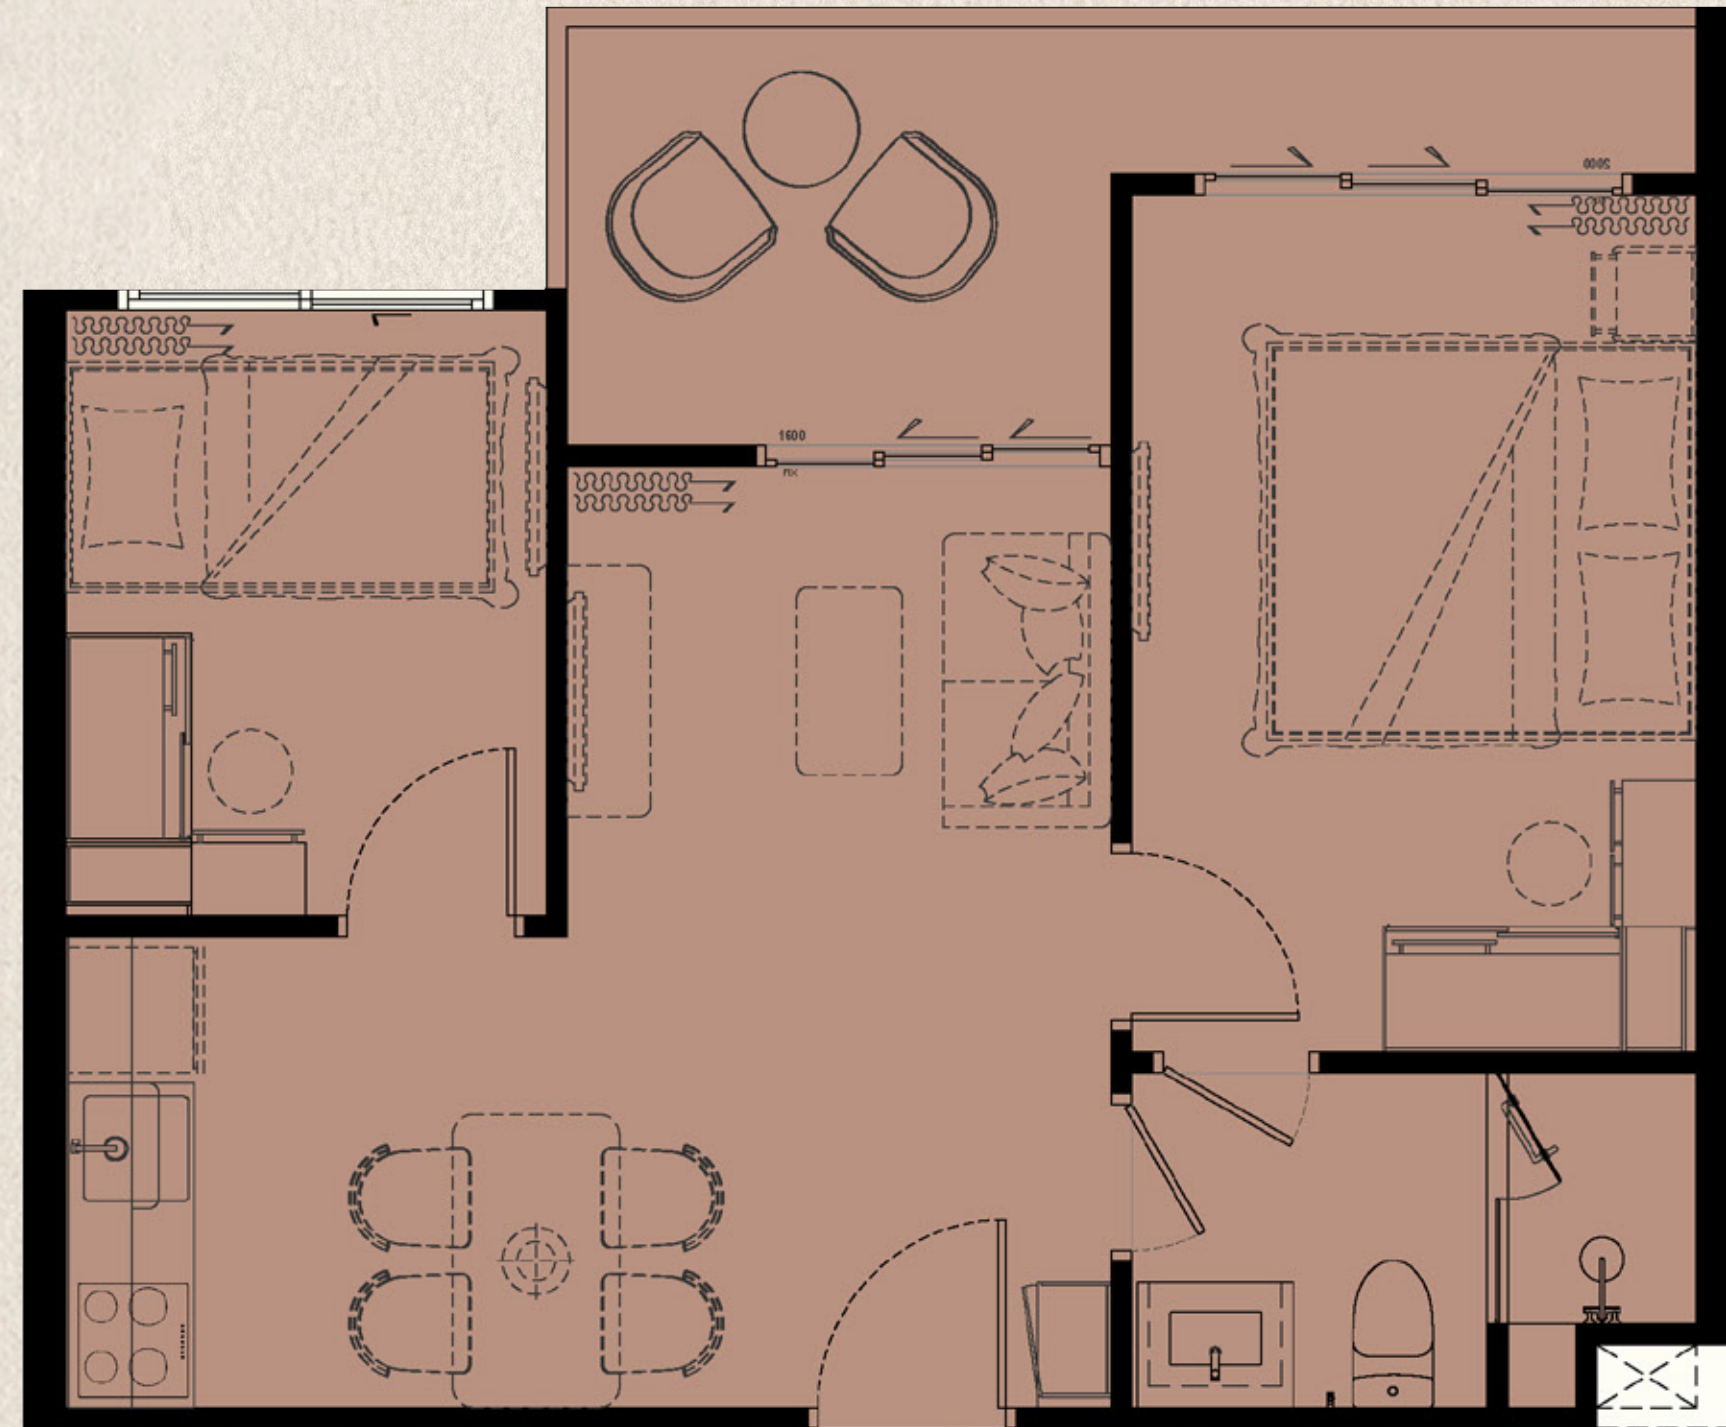

PART OF FREE PACKAGE

biancana

TYPE 1 BP (M)
49 SQ.M.

ITEM	QUANTITY
1 BUILT-IN PANTRY (A) SINK (B) ELECTRIC HOB (C) HOOD	1 PC. 1 PC. 1 PC.
2 BUILT-IN FURNITURE (A) WARDROBE (B) SHOE CABINET (C) DRESSING TABLE (D) DRESSING MIRROR	2 SET 1 SET 2 SET 2 SET
3 OTHERS (A) WATER HEATER (B) AIR CONDITIONING (C) WALLPAPER (D) CURTAIN & SHEER CURTAIN (E) BALONY LOUNGE SET (2 CHAIRS + 1 TABLE)	2 PCS. 3 PCS. 1 SET 1 SET 1 SET