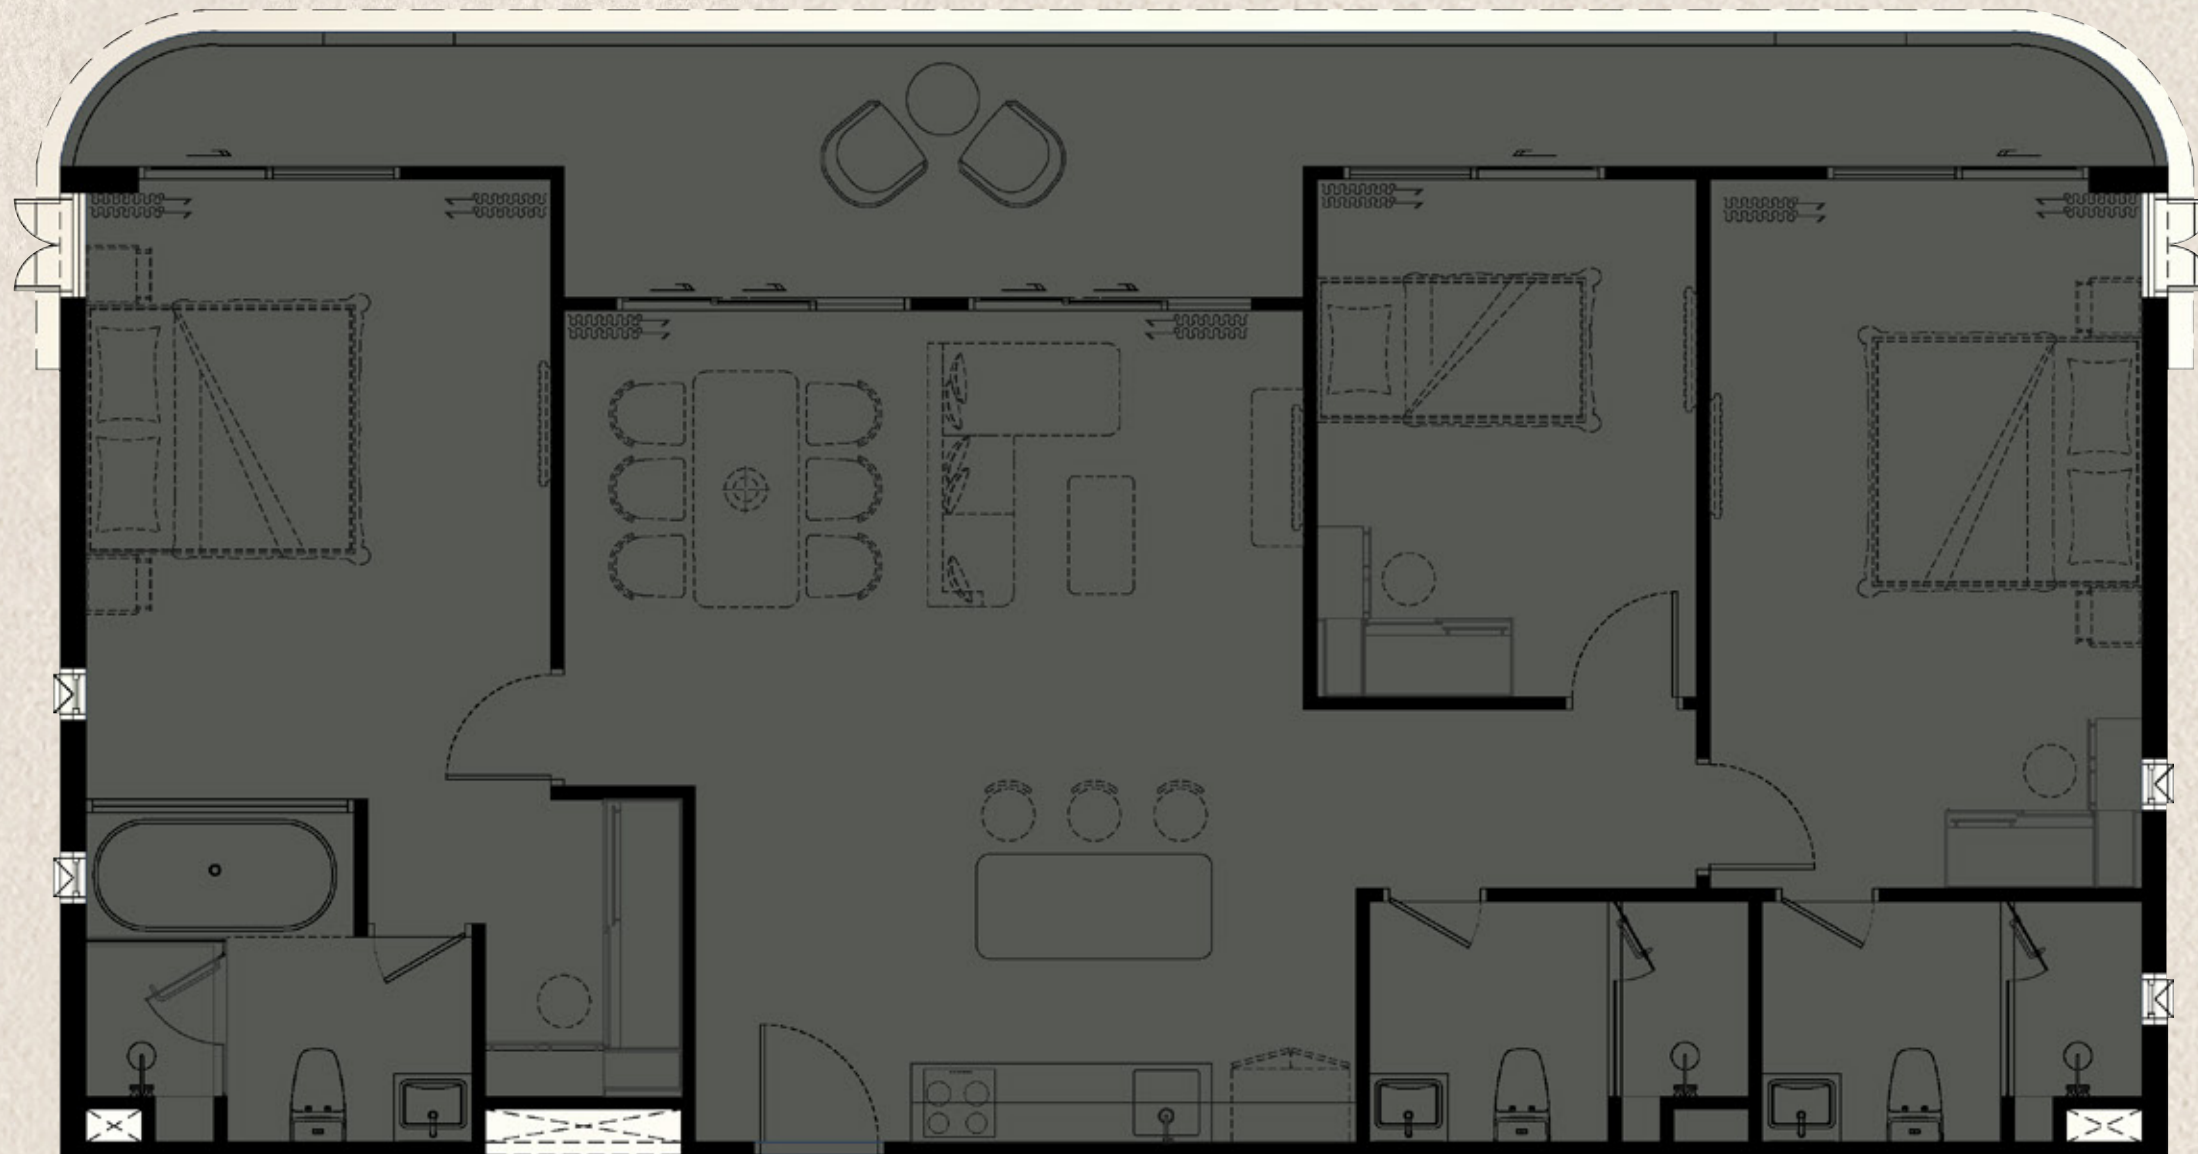

PART OF FREE PACKAGE

biancana

TYPE 3 BPH (M)
131 SQ.M.

ITEM	QUANTITY
1 BUILT-IN PANTRY (A) SINK (B) ELECTRIC HOB (C) HOOD (D) DISHWASHER	1 PC. 1 PC. 1 PC. 1 PC.
2 BUILT-IN FURNITURE (A) WARDROBE (B) SHOE CABINET (C) DRESSING TABLE (D) DRESSING MIRROR	3 SET 1 SET 3 SET 3 SET
3 OTHERS (A) WATER HEATER (B) AIR CONDITIONING (C) WALLPAPER (D) CURTAIN & SHEER CURTAIN (E) BALONY LOUNGE SET (2 CHAIRS + 1 TABLE)	4 PCS. 4 PCS. 1 SET 1 SET 1 SET